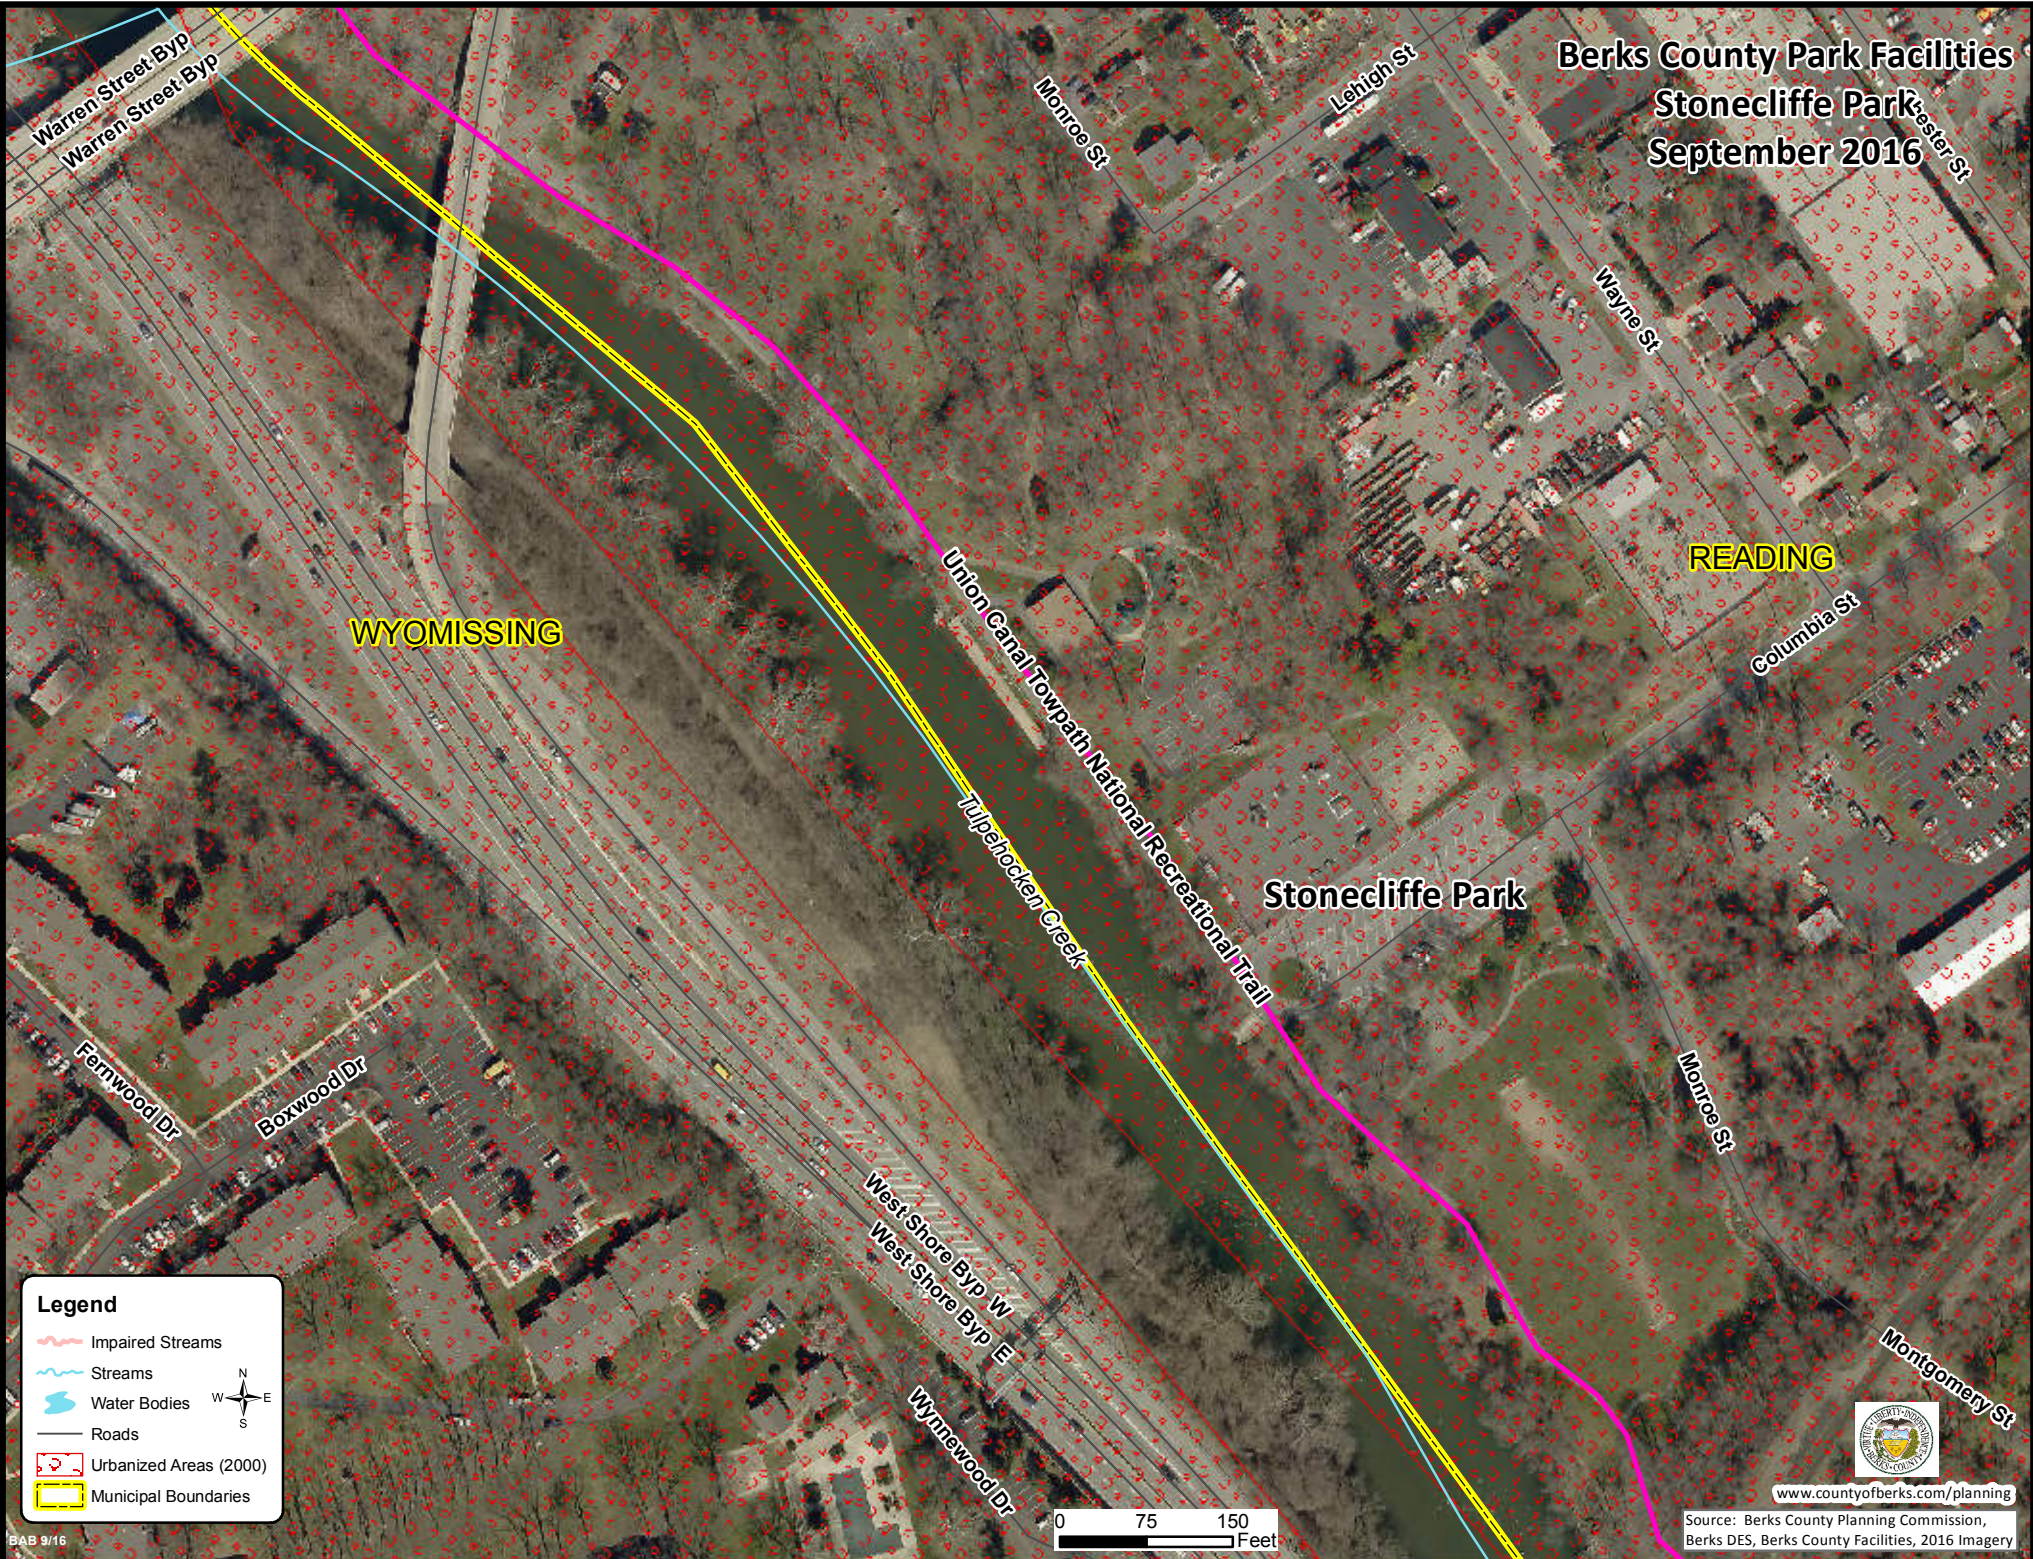

Berks County Park Facilities  
Stonecliffe Park  
September 2016

**Legend**

- Impaired Streams
- Streams
- Water Bodies
- Roads
- Urbanized Areas (2000)
- Municipal Boundaries

[www.countyofberks.com/planning](http://www.countyofberks.com/planning)

Source: Berks County Planning Commission,  
Berks DES, Berks County Facilities, 2016 Imagery