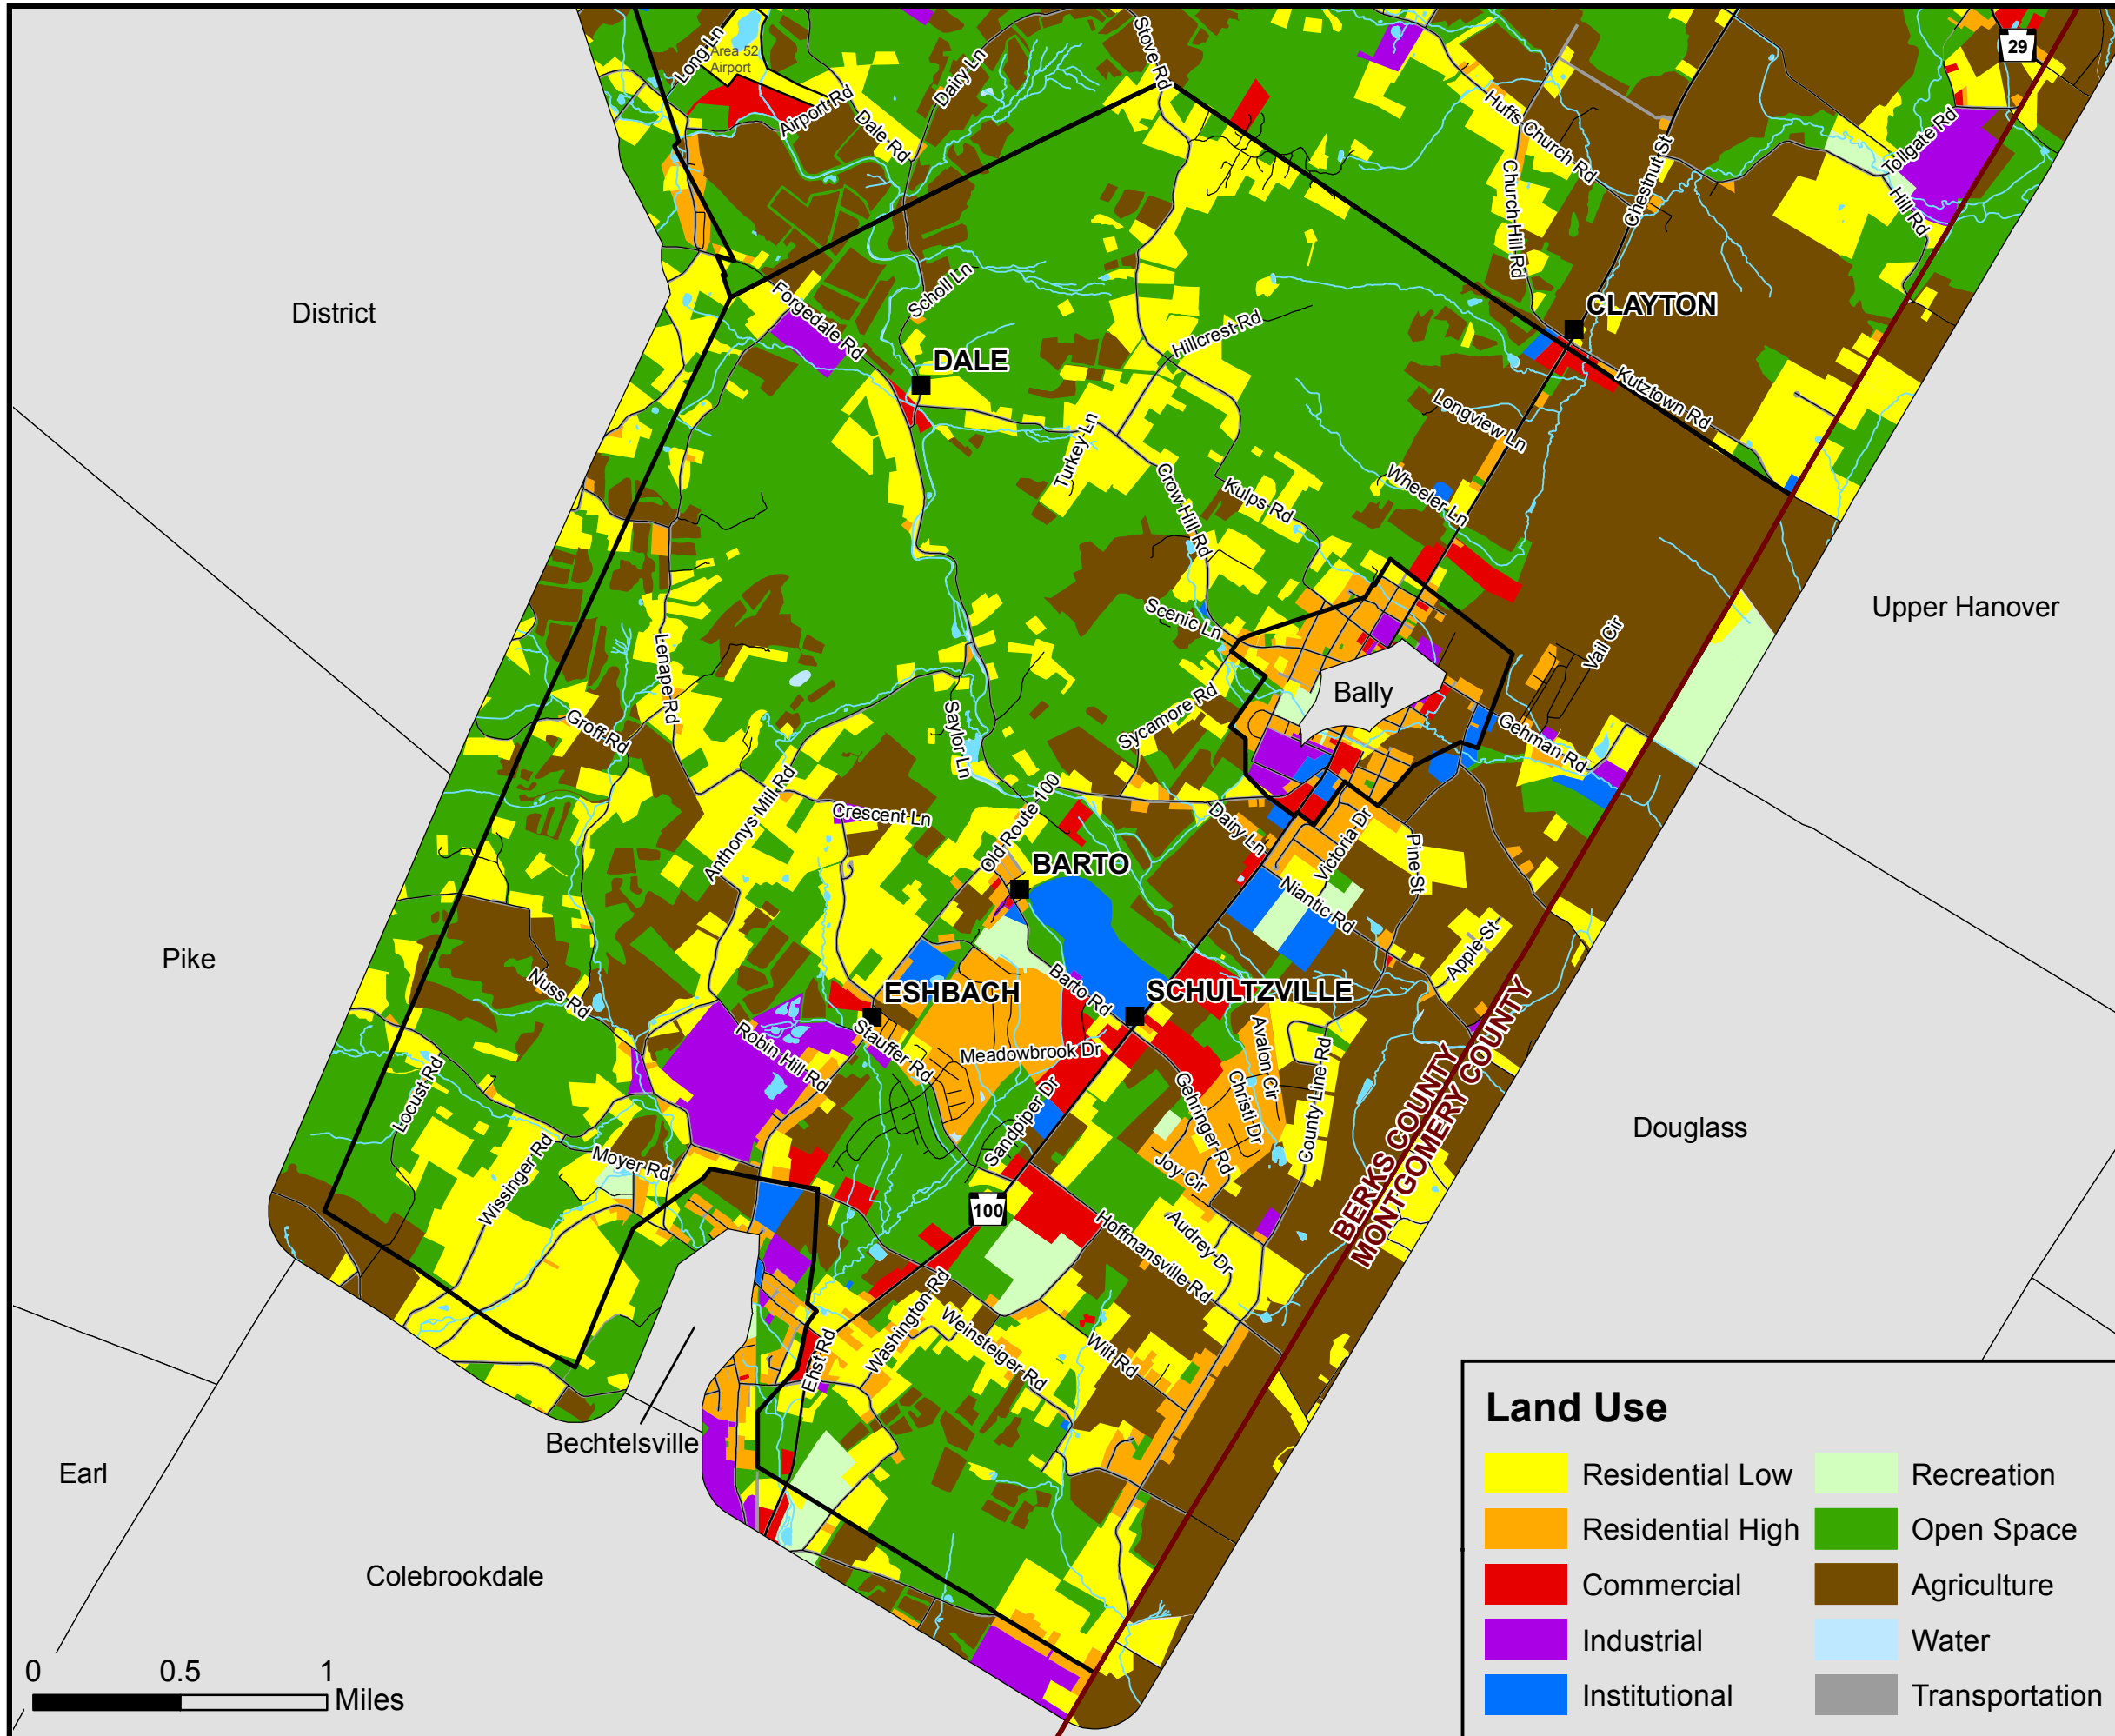

Hereford and Washington Joint Comprehensive Plan Update
Adopted: August 2018

Existing Land Use Washington Township

Legend

- Villages
- Roads
- ++++ Railroads- Active
- Streams and Water Bodies
- Municipal Boundaries
- County Boundaries

Land Use

- | | |
|------------------|----------------|
| Residential Low | Recreation |
| Residential High | Open Space |
| Commercial | Agriculture |
| Industrial | Water |
| Institutional | Transportation |

Source data: Berks County Planning Commission GIS, Berks County GIS/IS, Berks County Mapping, Berks DES, US Census Bureau
Published by the Berks County Planning Commission

LFM 8/18

District
Pike
Earl
Colebrookdale

Upper Hanover

Douglass

BERKS COUNTY
MONTGOMERY COUNTY