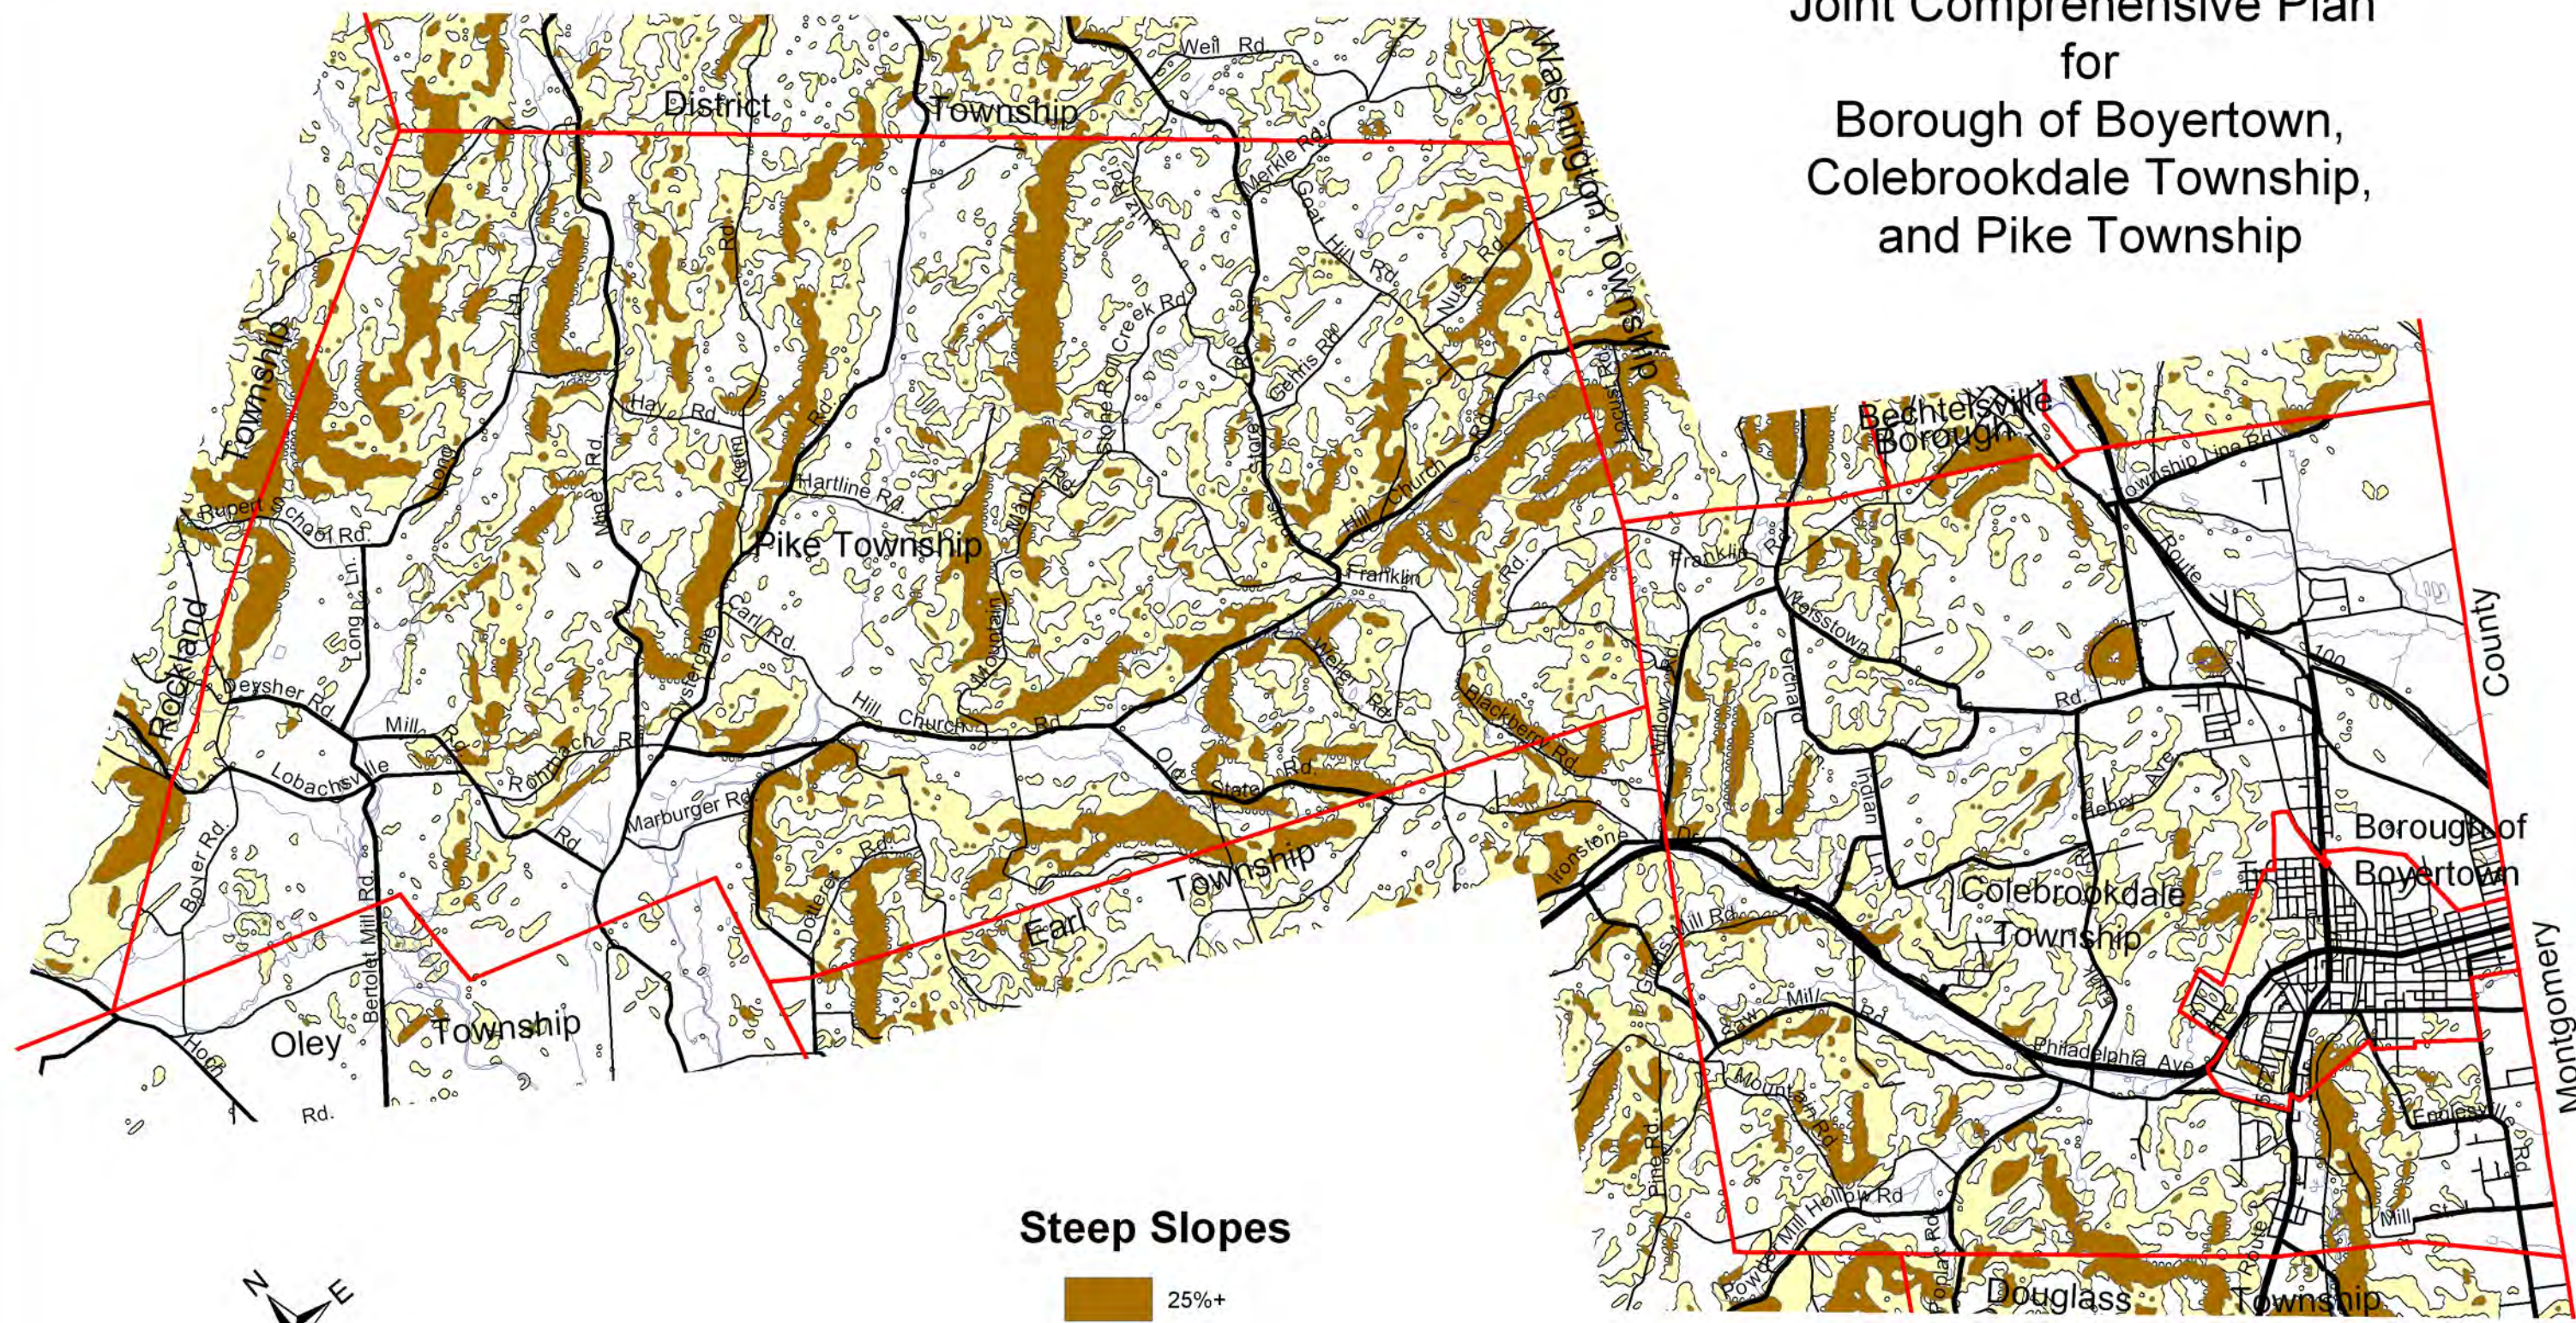

Joint Comprehensive Plan for Borough of Boyertown, Colebrookdale Township, and Pike Township

Steep Slopes

Information Provided by the Berks County Planning Commission