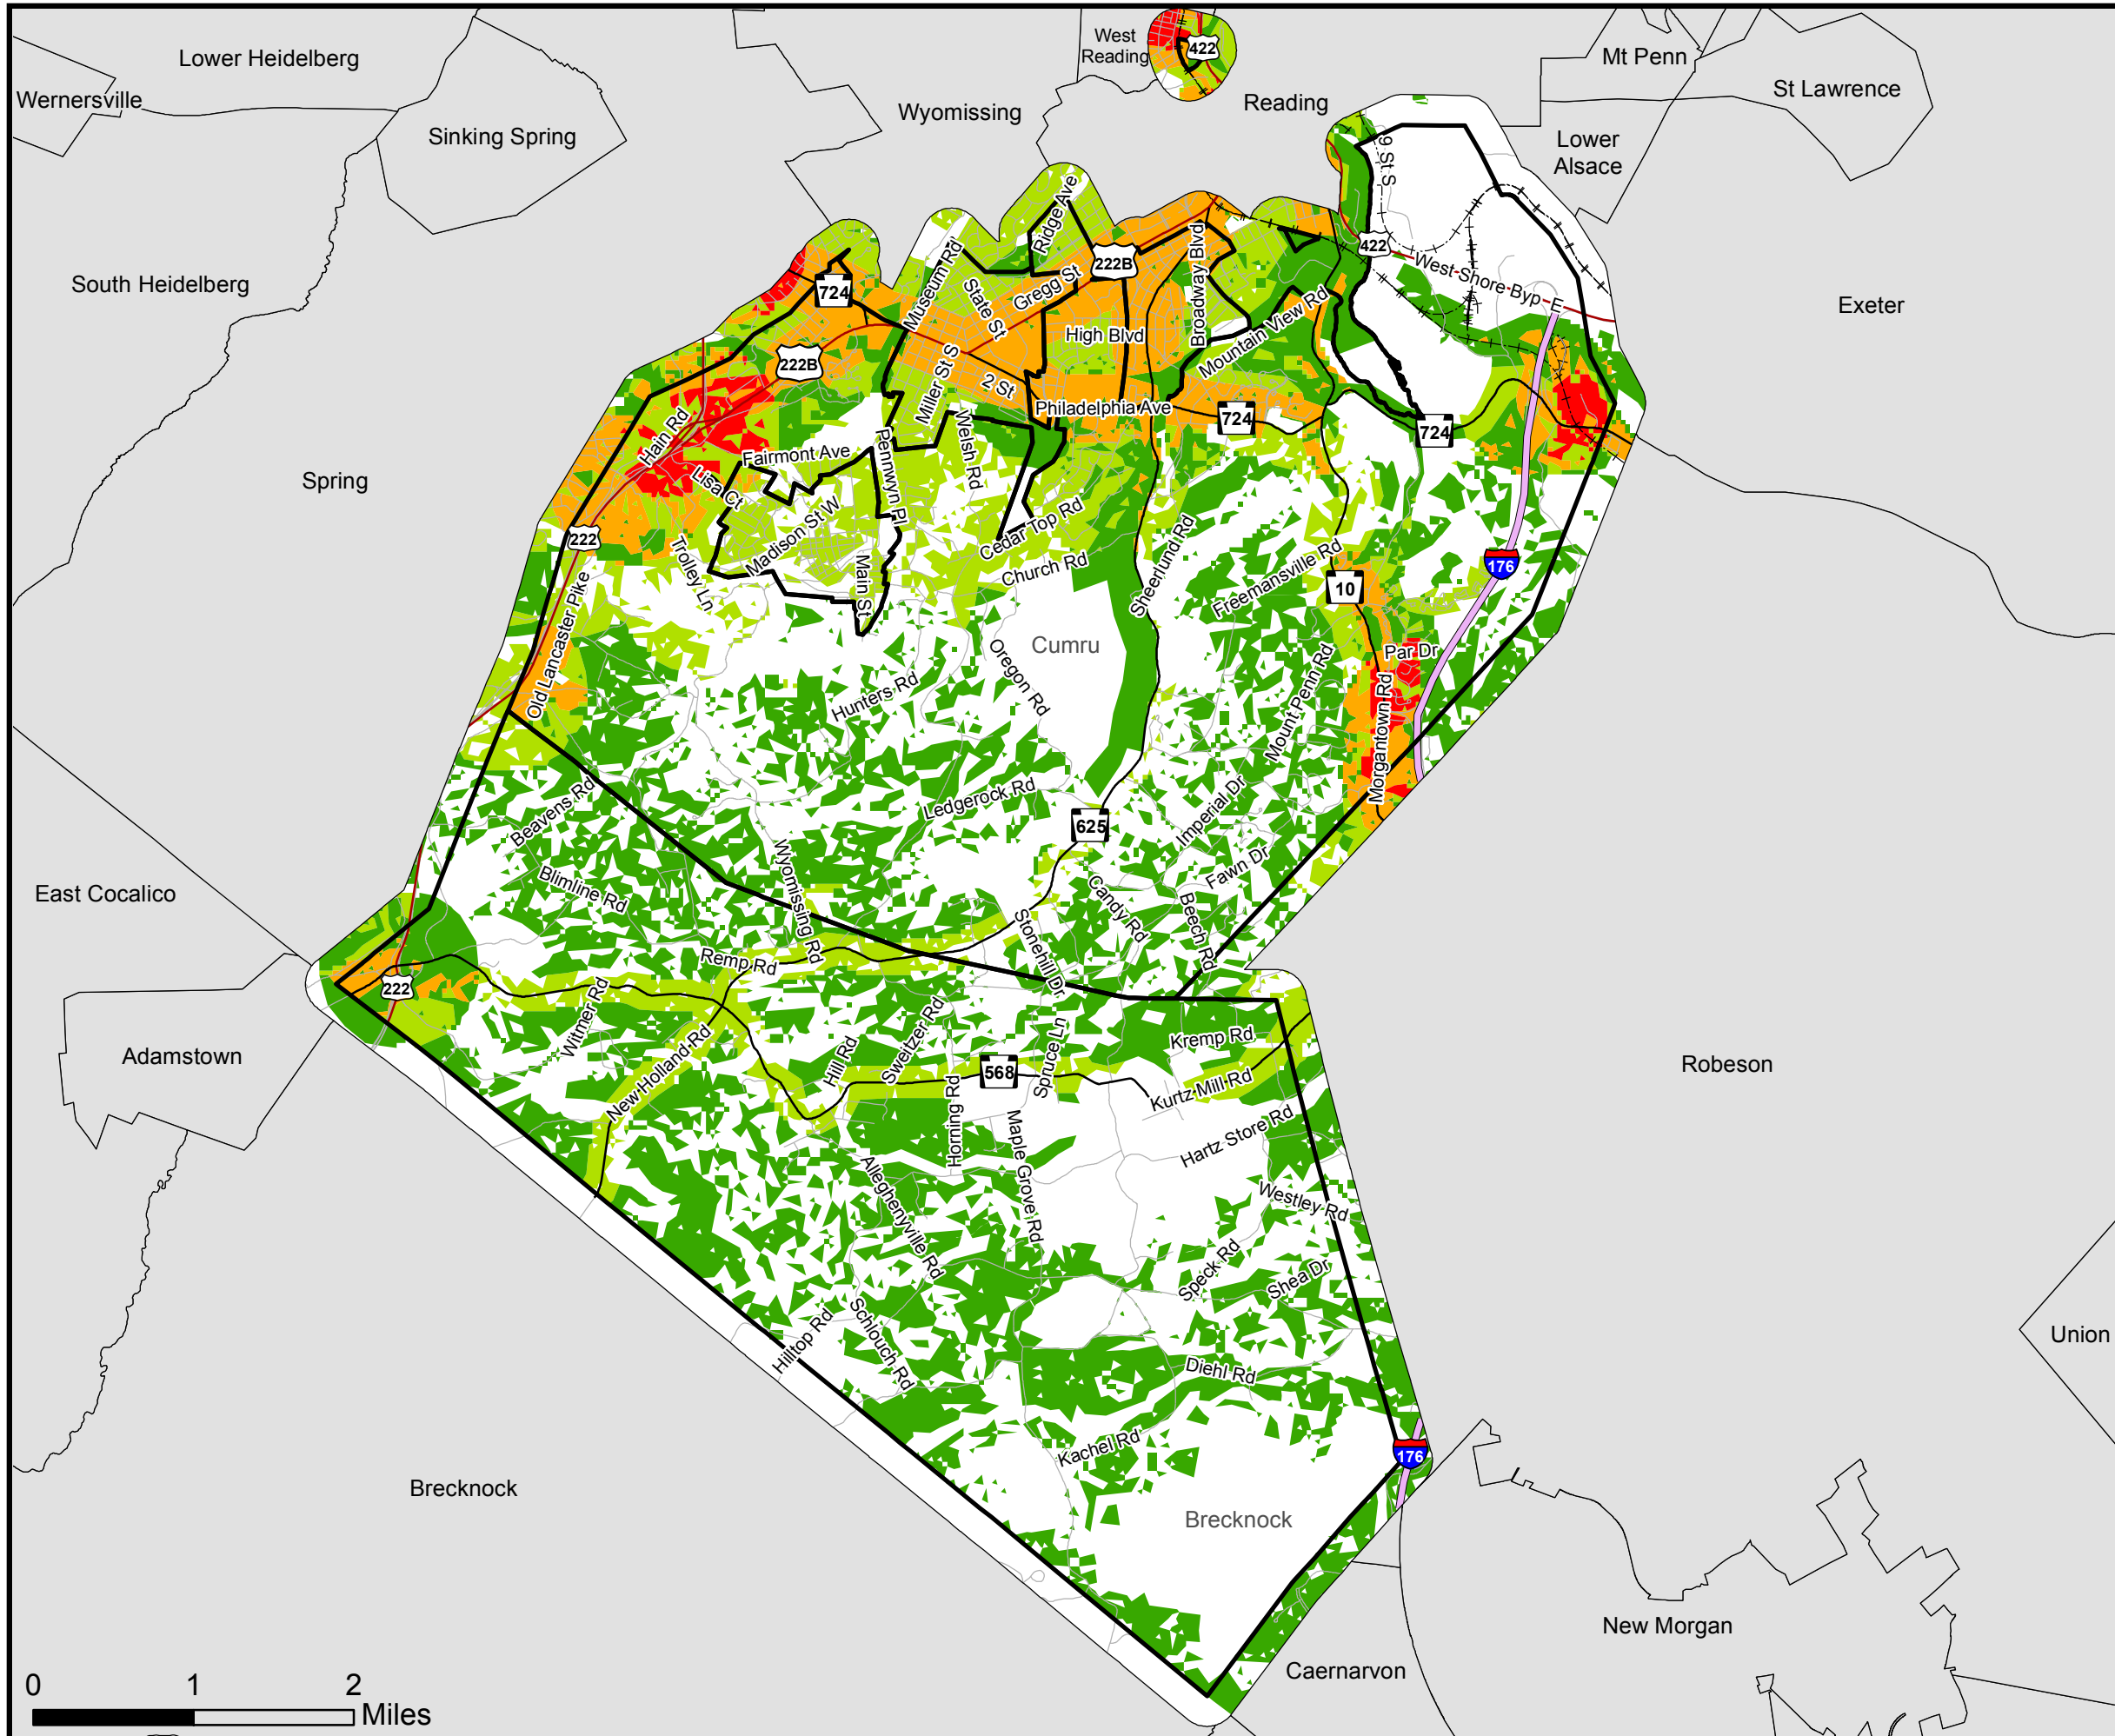

# Economic Development Land Suitability

## Legend

- 6- Most Suitable
- 5
- 4
- 3- Least Suitable

- Roads
- Railroads
- Municipal Boundaries

Source data: Berks County Planning Commission GIS, Berks County GIS/IS, Berks County Mapping, Berks DES, Ride to Prosperity Sites and Infrastructure Committee

Published by the Berks County Planning Commission

BAB 12/17