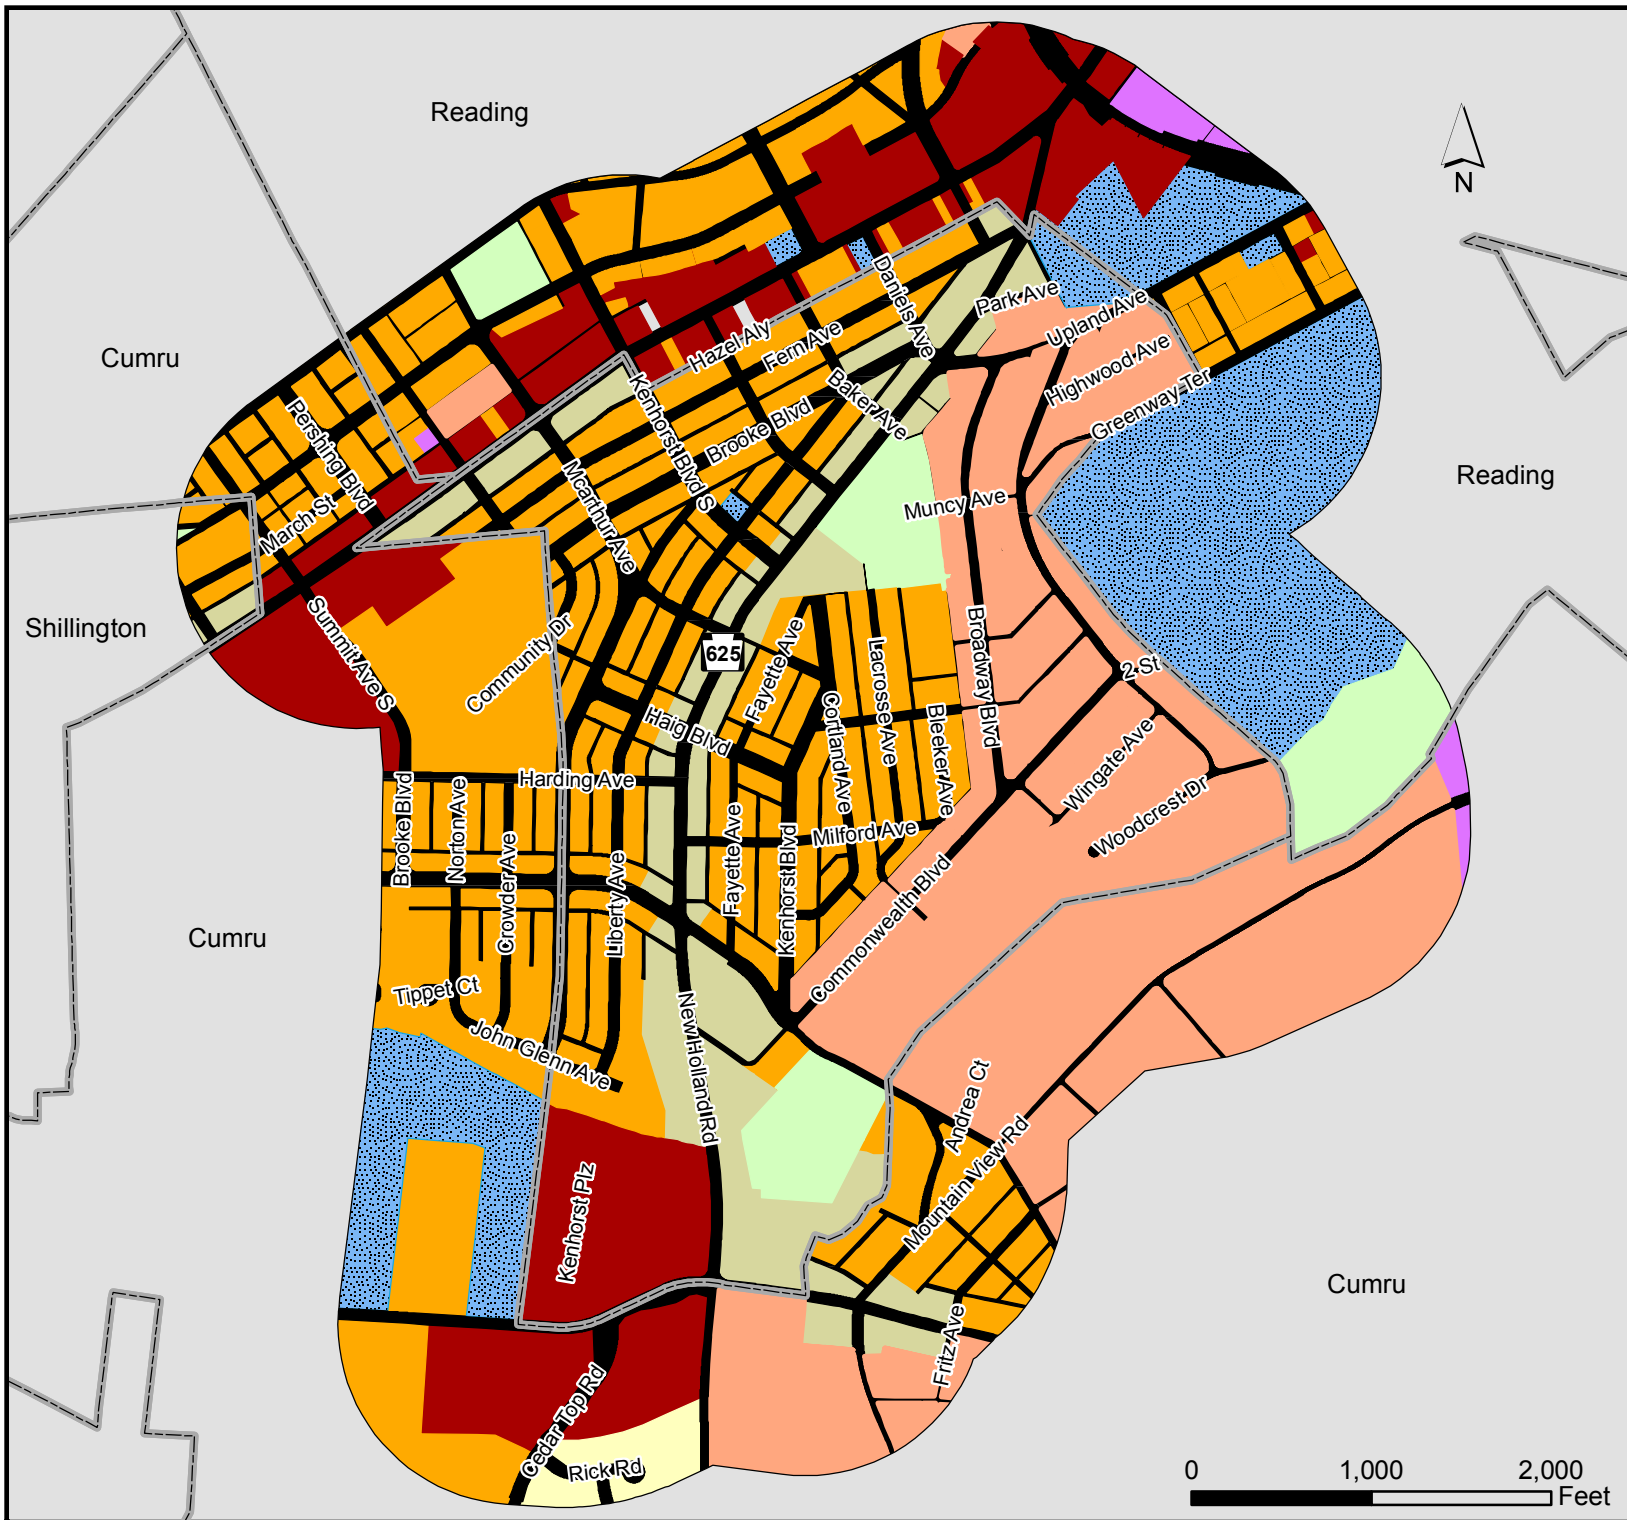

FIGURE 22

Cumru, Kenhorst, Mohnton, Shillington, Brecknock
Joint Comprehensive Plan Update
December 2017

Kenhorst Borough Future Land Use

Legend

- Low Density Residential
- Medium Density Residential
- High Density Residential
- Mobile Home Park
- Mixed Residential / Commercial
- Agriculture
- Rural Conservation
- Commercial
- Industrial
- Public / Institutional
- Recreation
- Transportation Network
- Railroads
- Municipal Boundaries

Source data:
Berks County Planning Commission GIS, Berks County GIS/IS, Berks County Mapping, Kenhorst Borough

Published by the Berks County Planning Commission
BAB 12/17