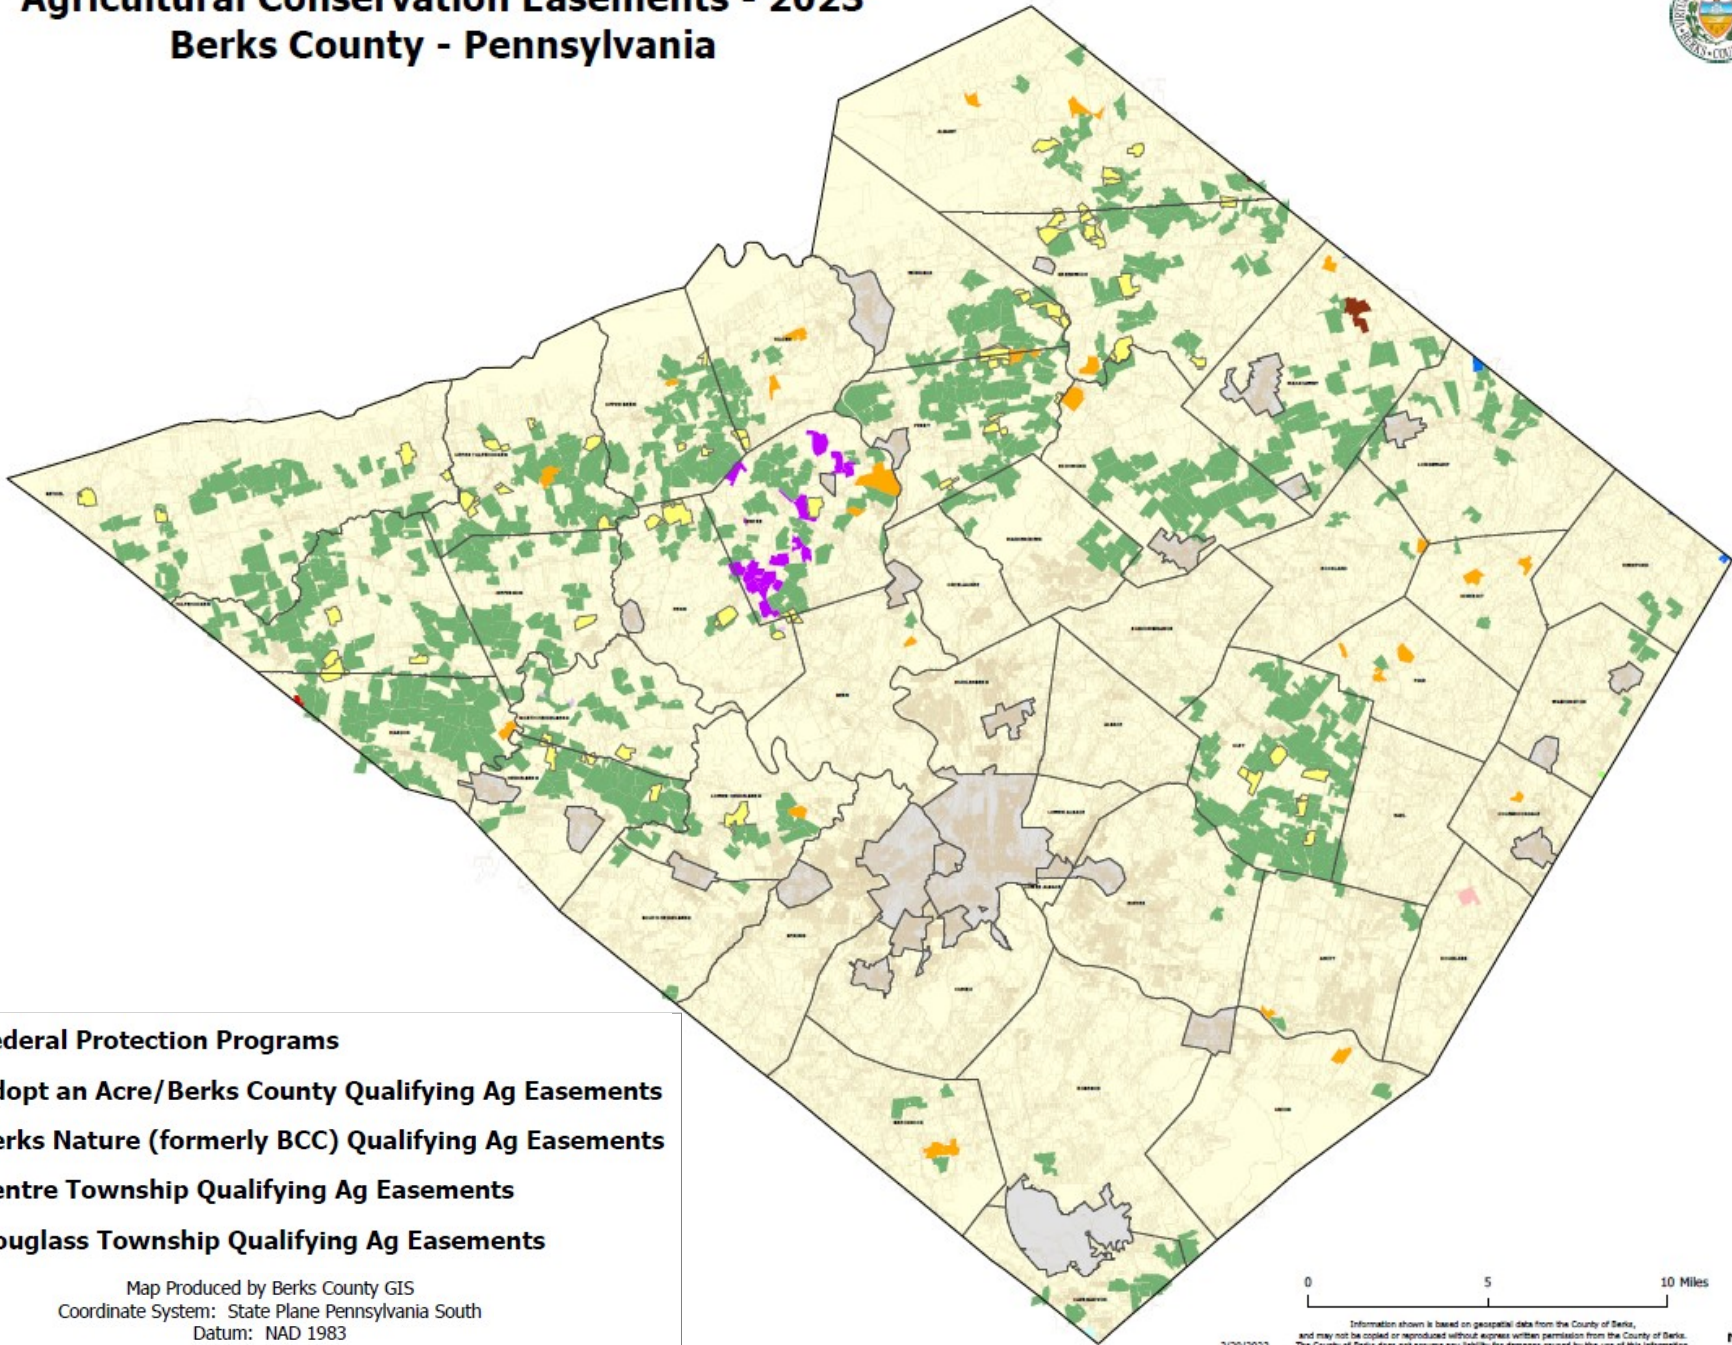

Agricultural Conservation Easements - 2023

Berks County - Pennsylvania

-  Federal Protection Programs
-  Adopt an Acre/Berks County Qualifying Ag Easements
-  Berks Nature (formerly BCC) Qualifying Ag Easements
-  Centre Township Qualifying Ag Easements
-  Douglass Township Qualifying Ag Easements

Map Produced by Berks County GIS
Coordinate System: State Plane Pennsylvania South
Datum: NAD 1983

0 5 10 Miles
Information shown is based on geospatial data from the County of Berks, and may not be copied or reproduced without express written permission from the County of Berks. The County of Berks does not assume any liability for damages caused by the use of this information.
3/20/2023

To date, 815 farms totaling 78,007.4 acres have been permanently preserved in Berks County through the Agricultural Conservation Easement Program.