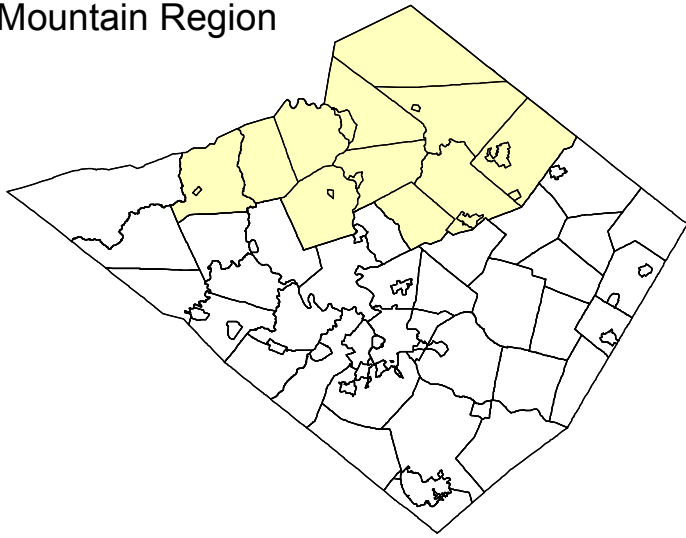

Hawk Mountain Region

Sewer and Water Regionalization Update  
December 2011

**Public Water  
Service Areas**

**Hawk Mountain Region**

**Legend**

- Existing Public Water
- Hawk Mountain Boundary
- Municipal Boundaries
- Interstate
- US Route
- State Route
- Roads

Source: Berks County Planning Commission, Berks County GIS, Berks County Department of Emergency Services, DEP, local municipalities  
Map created by: Berks County Planning Commission

BAB 12/11