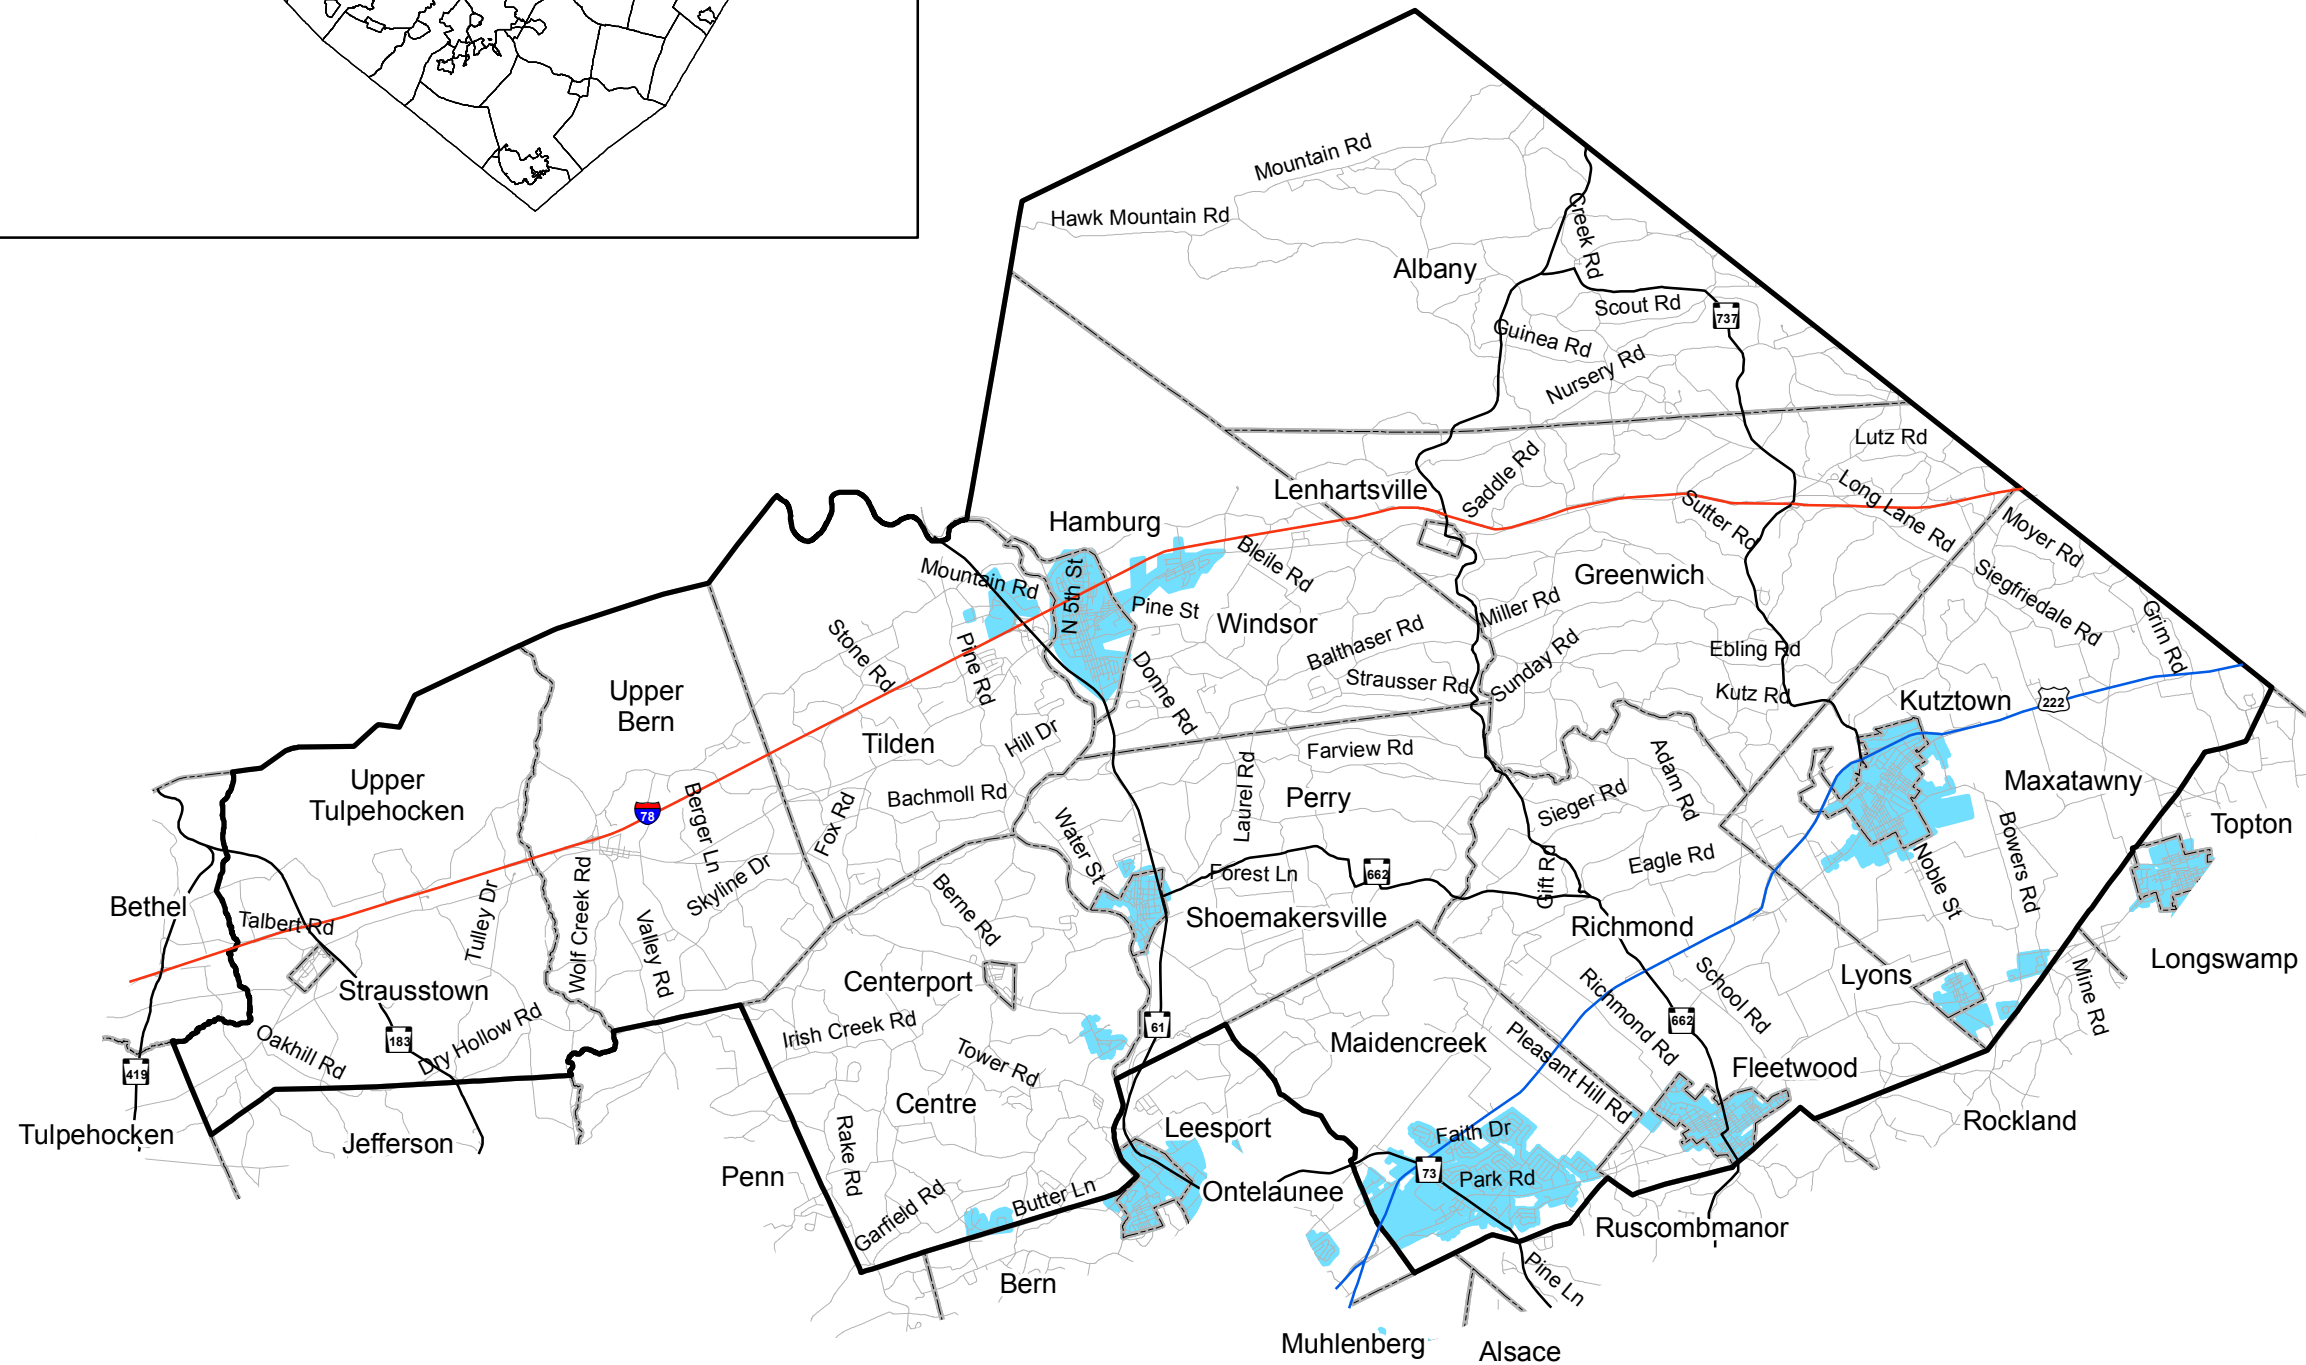

Hawk Mountain Region

Sewer and Water Regionalization Update  
December 2011

**Public Water  
Service Areas**

**Hawk Mountain Region**

**Legend**

- Existing Public Water
- Hawk Mountain Boundary
- Municipal Boundaries
- Interstate
- US Route
- State Route
- Roads

Source: Berks County Planning Commission, Berks County GIS, Berks County Department of Emergency Services, DEP, local municipalities  
Map created by: Berks County Planning Commission

BAB 12/11