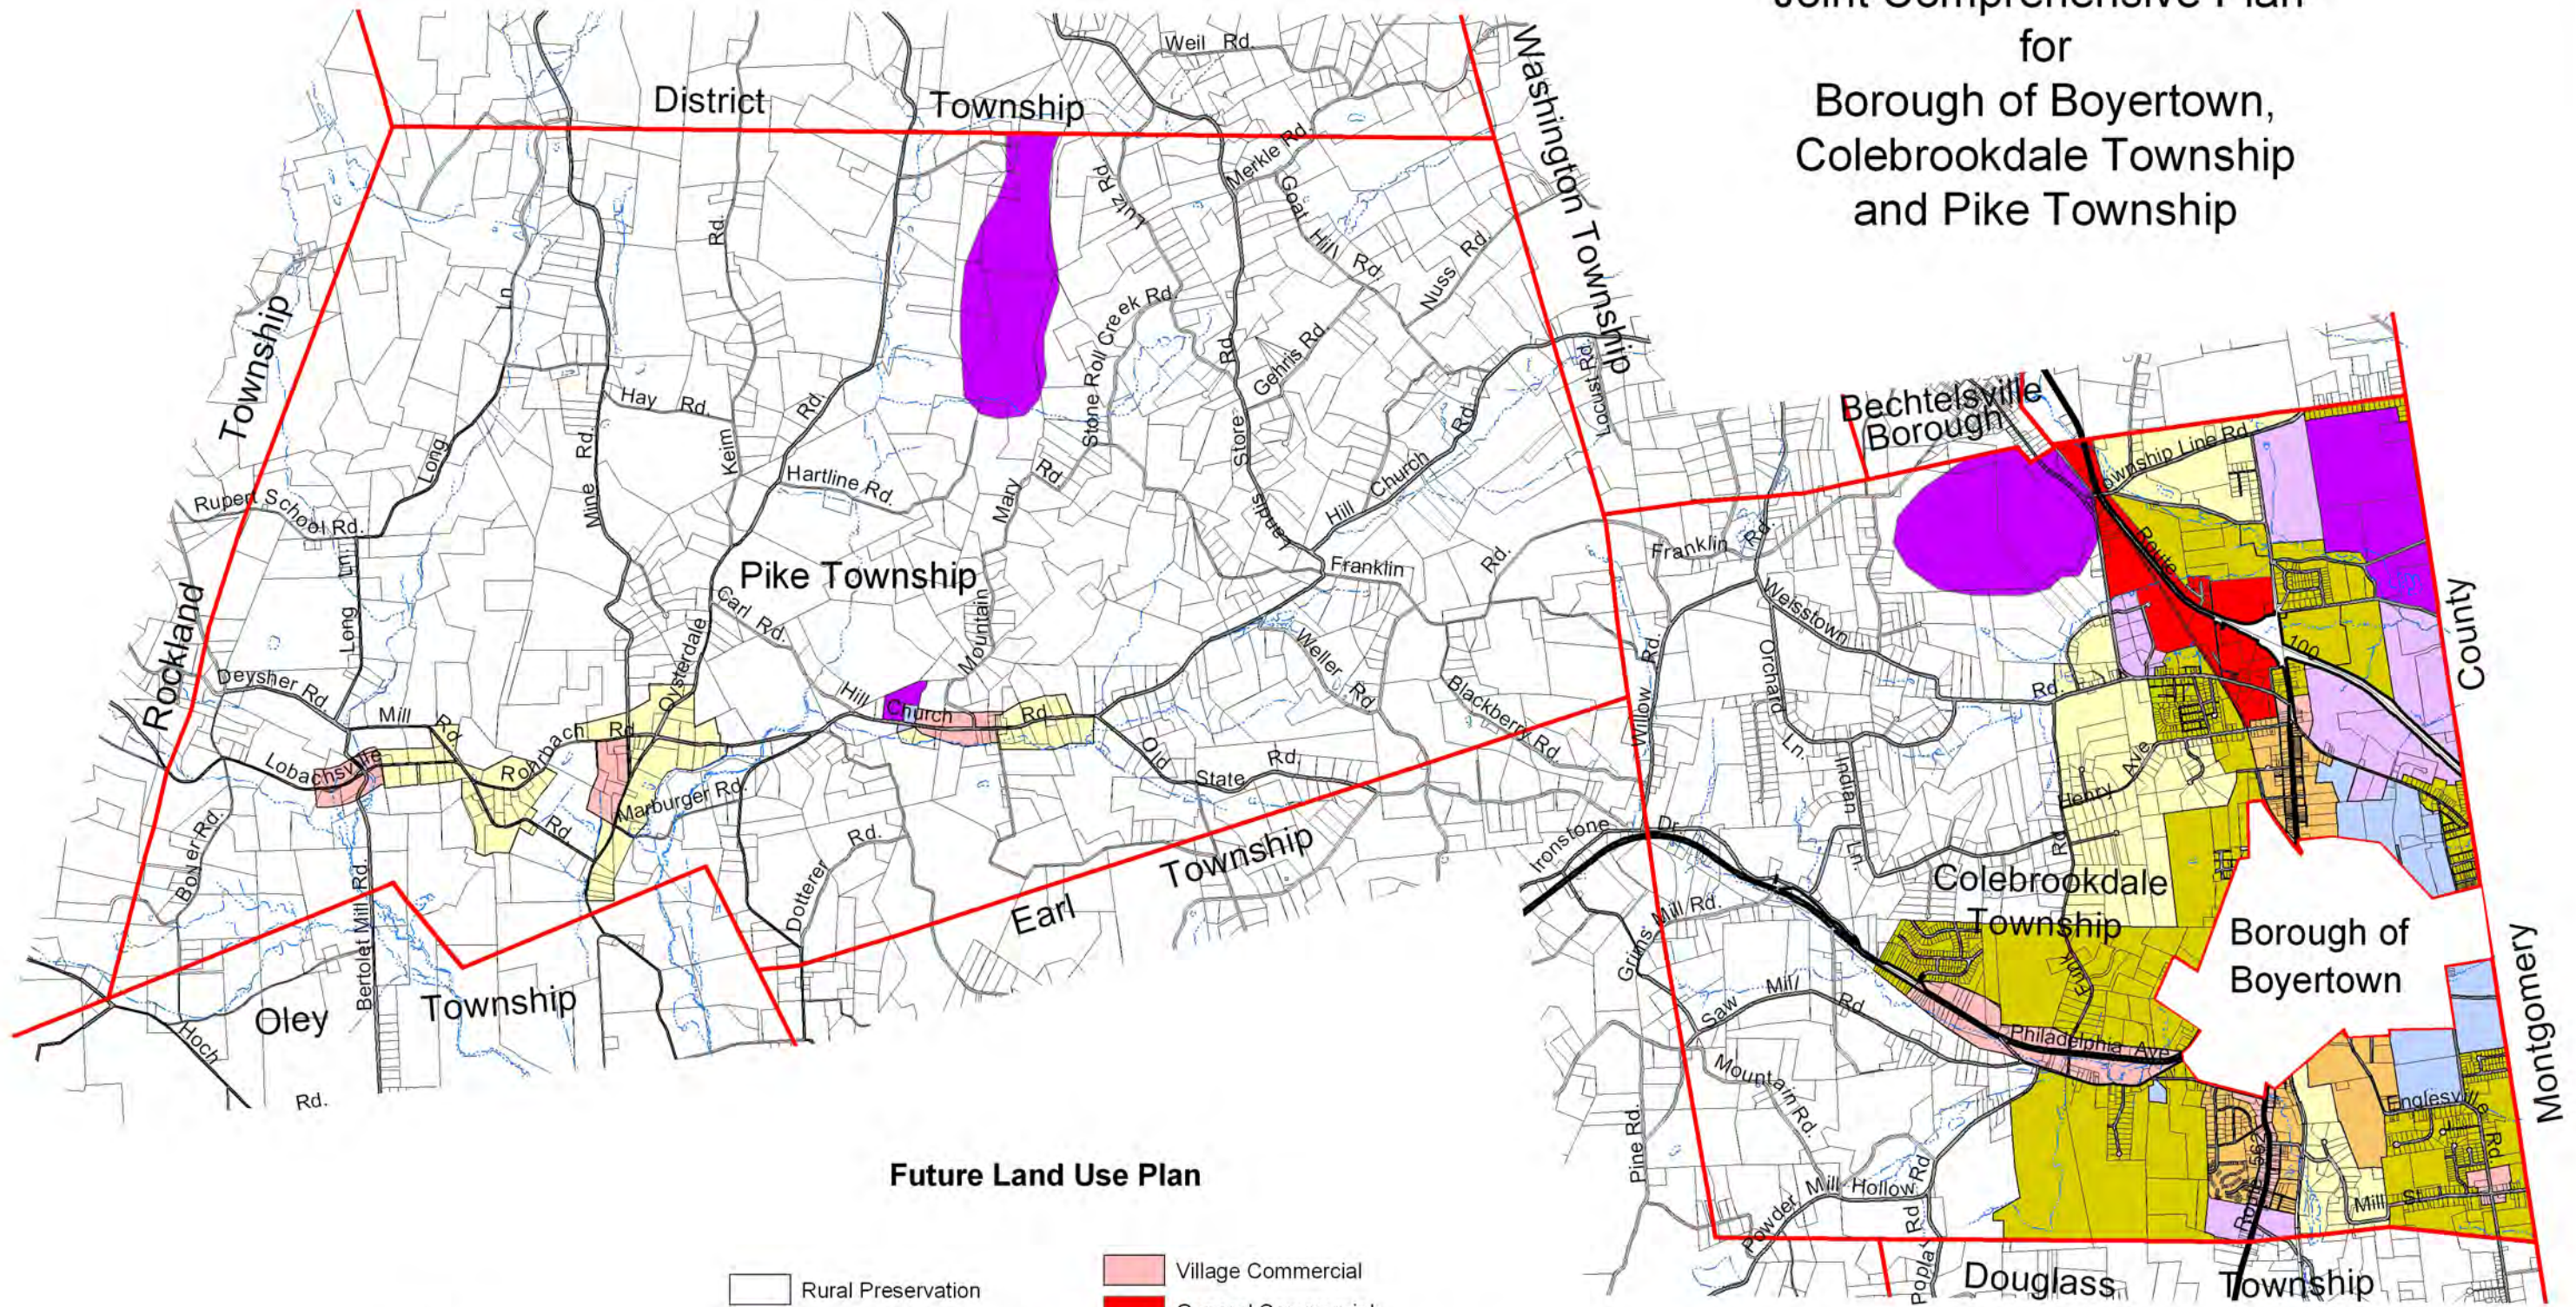

# Joint Comprehensive Plan for Borough of Boyertown, Colebrookdale Township and Pike Township

**Future Land Use Plan**

- |   |                            |   |                              |
|---|----------------------------|---|------------------------------|
|  | Rural Preservation         |  | Village Commercial           |
|  | Low Density Residential    |  | General Commercial           |
|  | Medium Density Residential |  | Planned Business Development |
|  | General Residential        |  | Industrial                   |
|   |                            |  | Community Facilities         |

Base Map Information Provided by the Berks County Planning Commission

Adopted by  
Boyertown Borough March 7, 2005  
Colebrookdale Township March 7, 2005  
Pike Township March 1, 2005