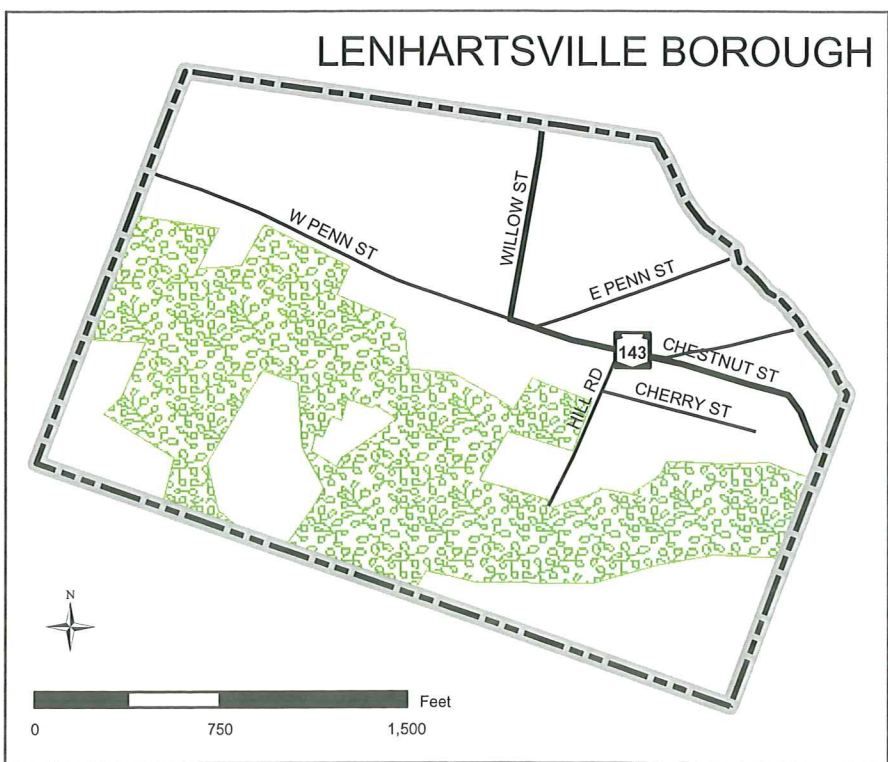

- Natural Areas Inventory**
- Blue Rocks Boulder Field
 - Mill Creek Wetlands
 - Sacony Creek Watershed
 - Maiden Creek Corridor
 - Woodlands
 - Municipal Boundary
 - Major Roads
 - Local Roads

The preparation of this map was financed in part through a Land Use Planning and Technical Assistance Grant from the Department of Community and Economic Development, as administered by the Governor's Center for Local Government Services, Pennsylvania Department of Community and Economic Development.

Woodlands and Natural Areas

April 2009

**Greenwich Township
& Lenhartsville Borough**
Berks County, Pennsylvania

Source Data: Berks County Planning Commission, Urban Research & Development Corporation, The Nature Conservancy