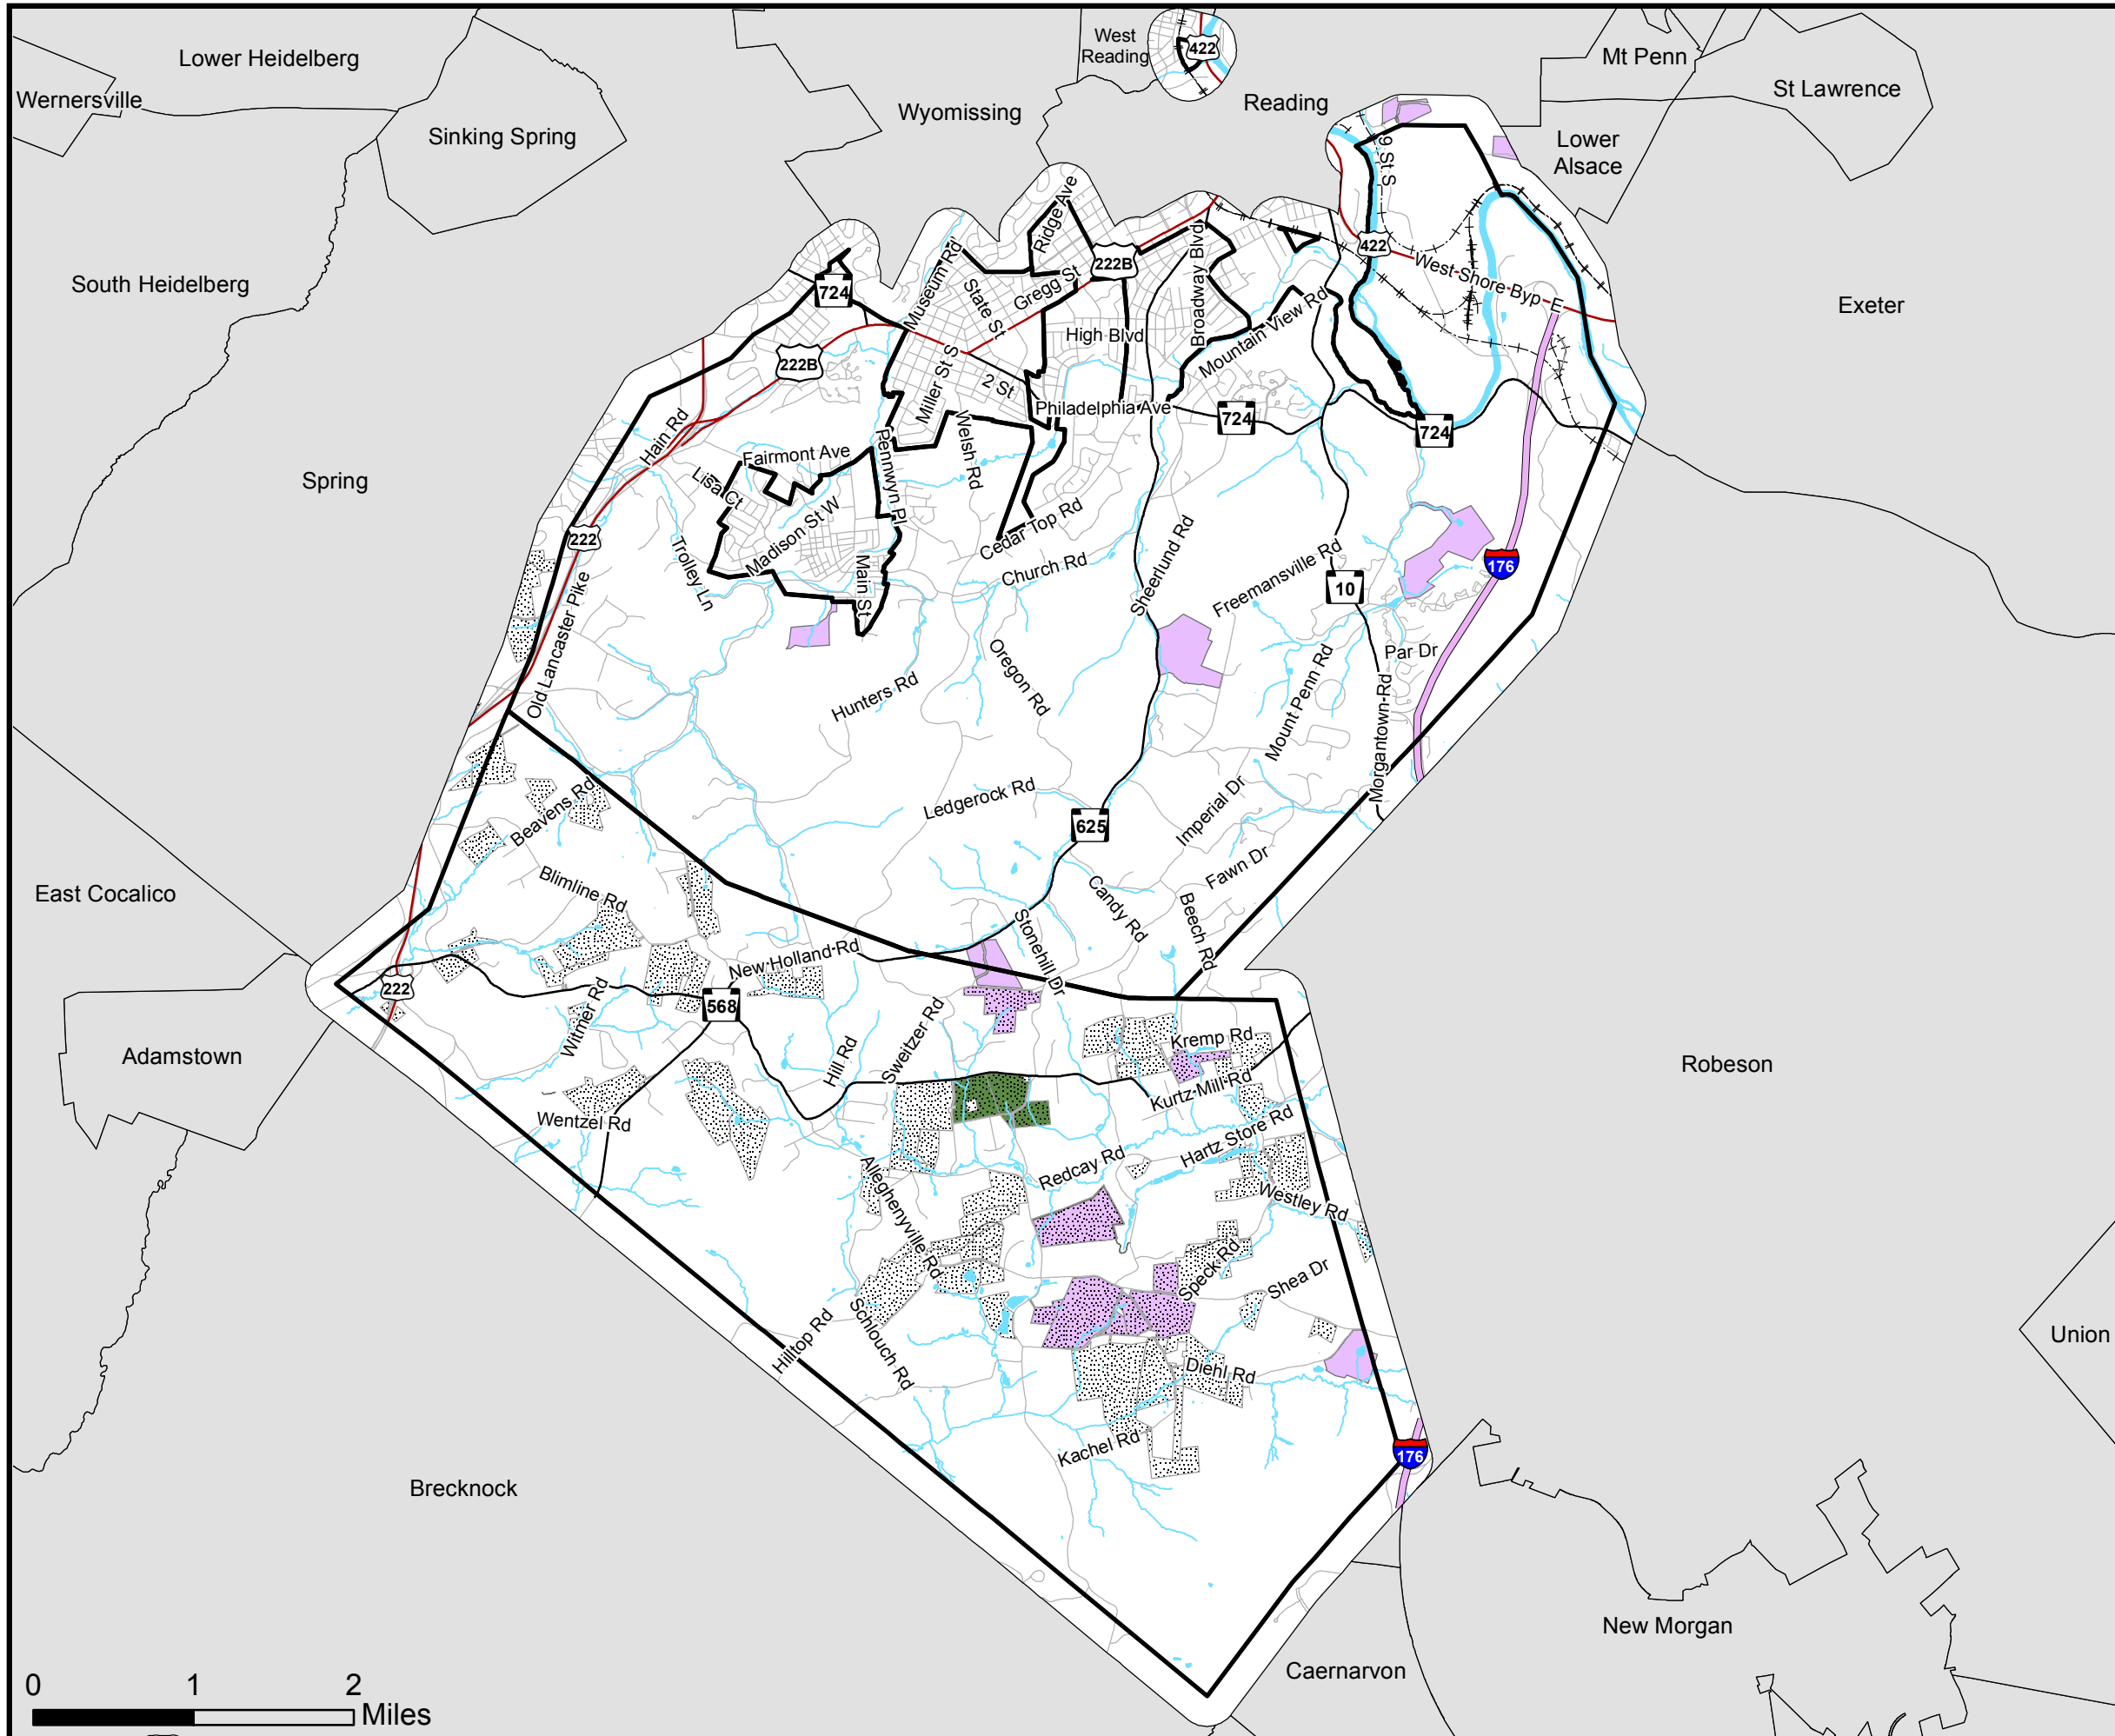

Protected Land

Legend

-  Berks County Agricultural Conservation Easement
-  Agricultural Security Area
-  Conservation Easement
-  Water Bodies
-  Streams
-  Roads
-  Railroads
-  Municipal Boundaries

Source data: Berks County Planning Commission GIS, Berks County GIS/IS, Berks County Mapping, Berks DES, Berks Nature, Brecknock Township

Published by the Berks County Planning Commission

BAB 12/17