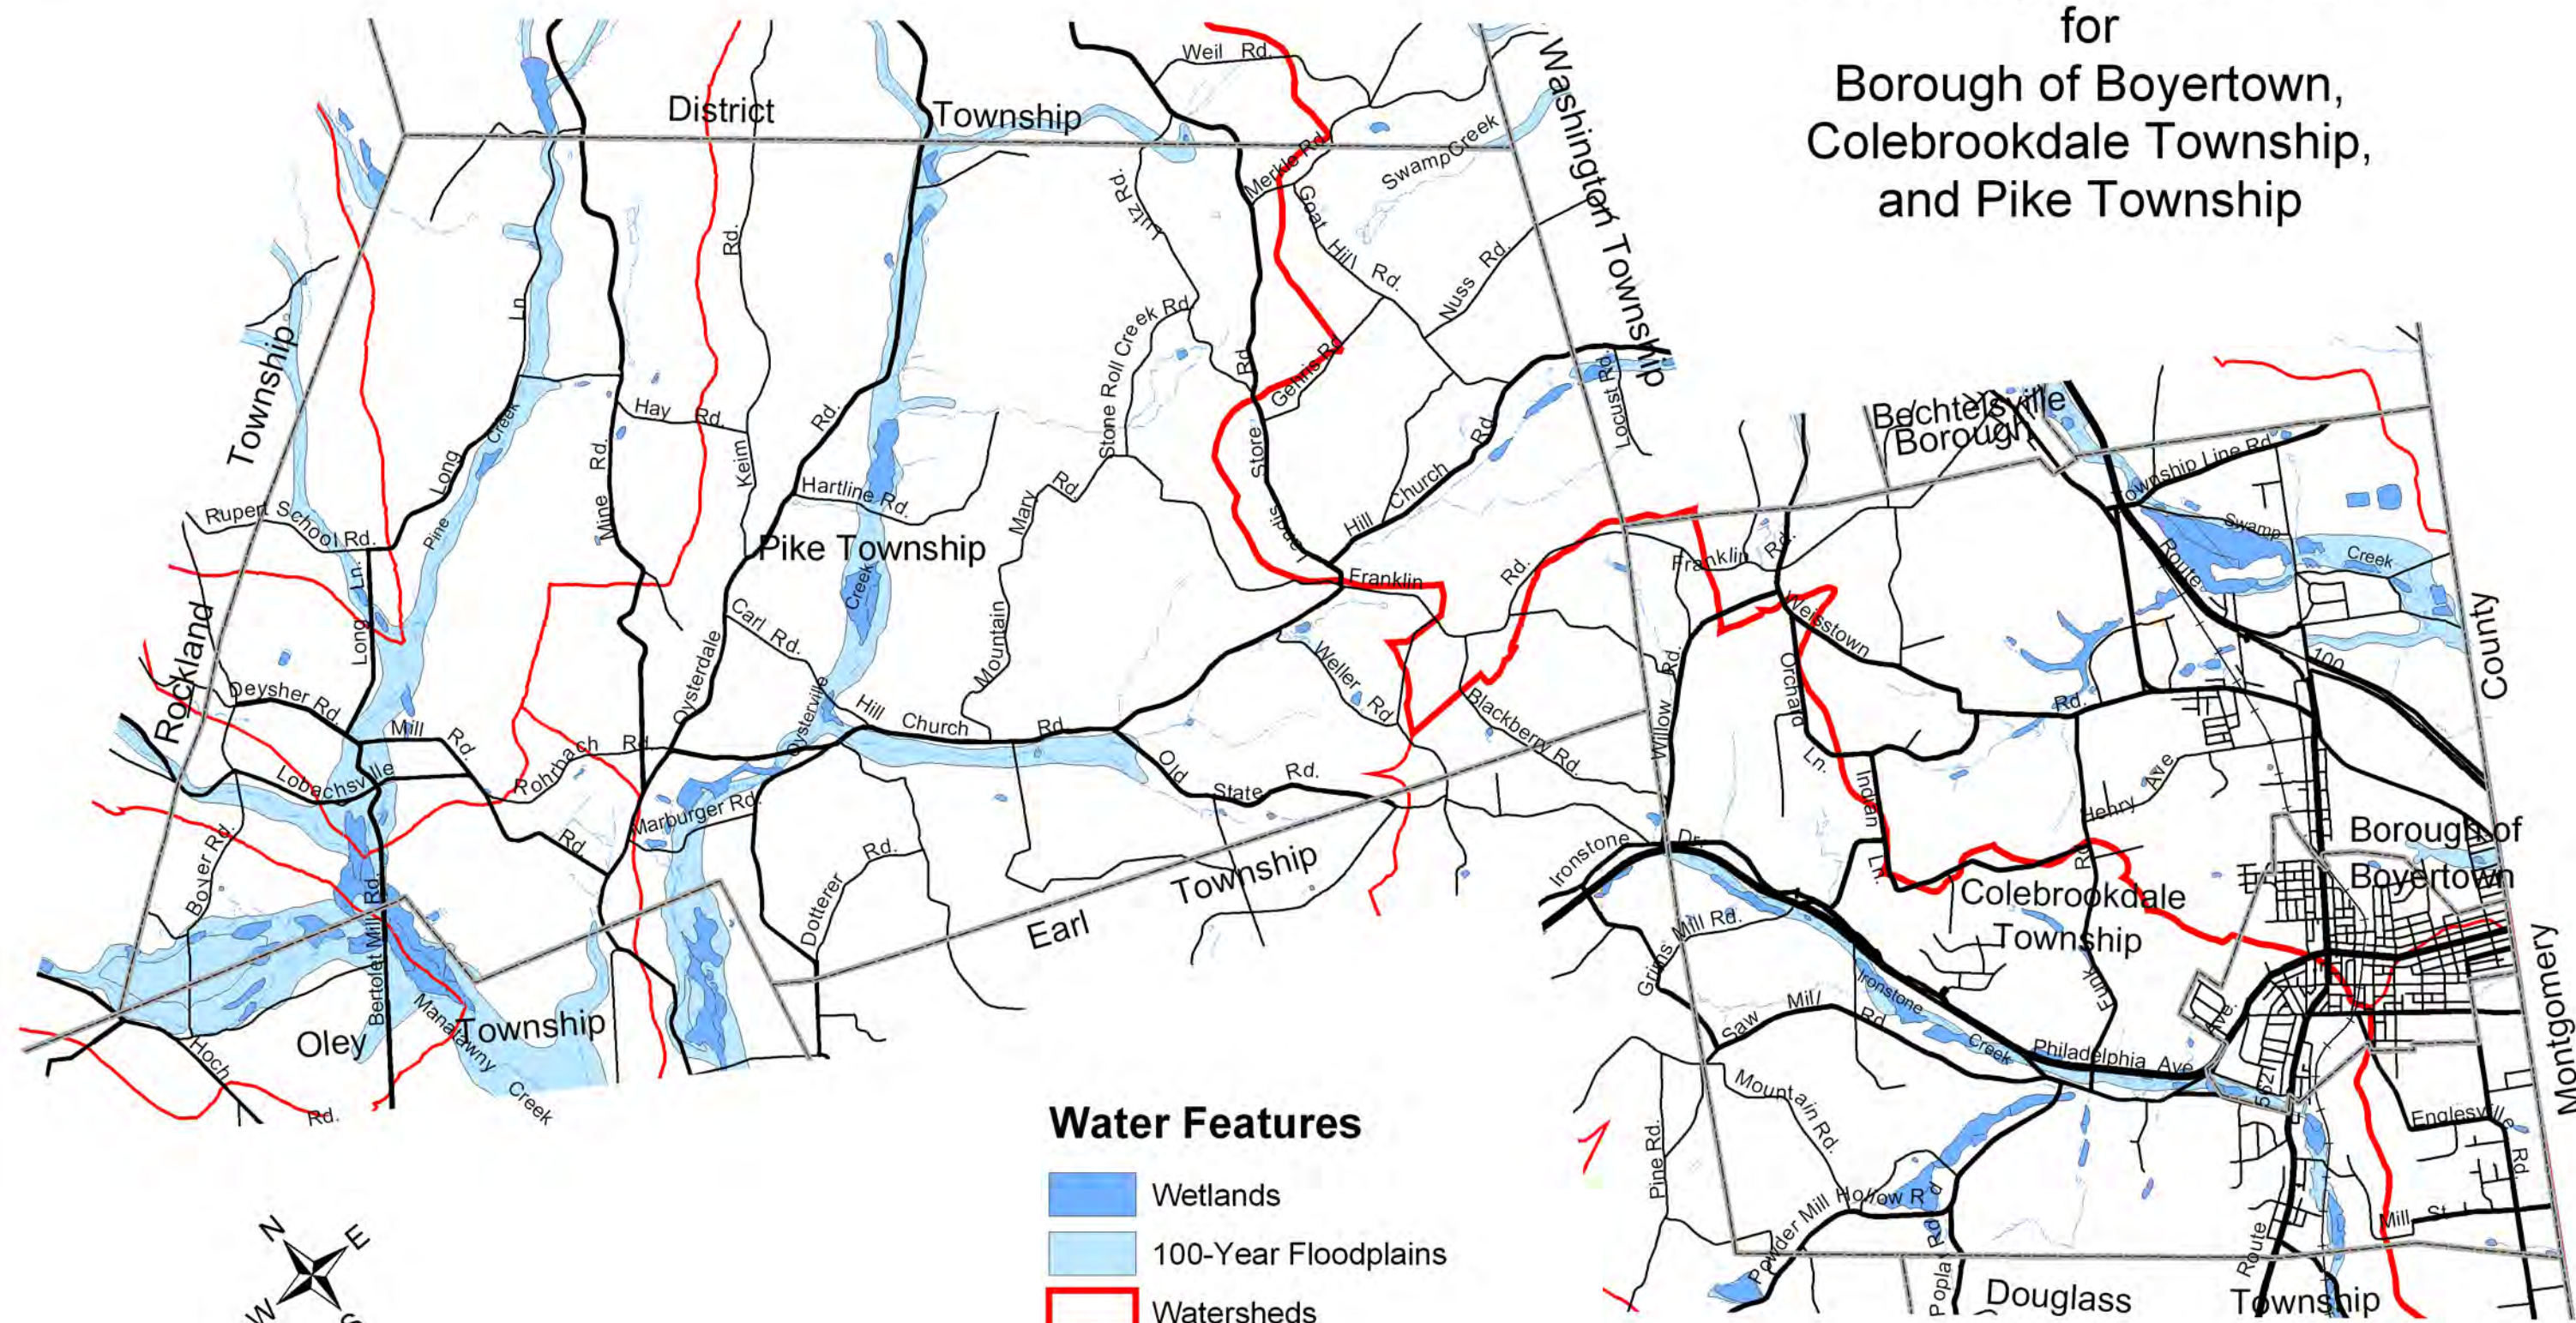

Joint Comprehensive Plan for Borough of Boyertown, Colebrookdale Township, and Pike Township

Water Features

- Wetlands
- 100-Year Floodplains
- Watersheds
- Sub-watersheds

Information Provided by the Berks County Planning Commission