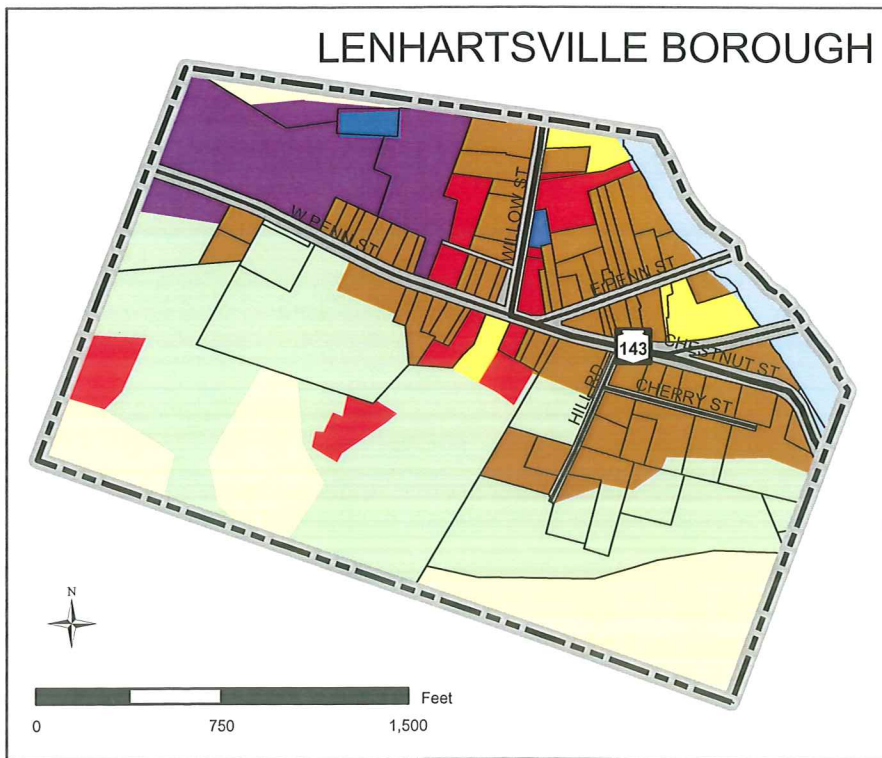

- Land Use**
- Residential Low
 - Residential High
 - Commercial
 - Industrial
 - Institutional
 - Recreation
 - Open Space
 - Agriculture
 - Water
 - Transportation
 - Municipal Boundary

The preparation of this map was financed in part through a Land Use Planning and Technical Assistance Grant from the Department of Community and Economic Development, as administered by the Governor's Center for Local Government Services, Pennsylvania Department of Community and Economic Development.

Existing Land Use April 2009

Greenwich Township & Lenhartsville Borough Berks County, Pennsylvania