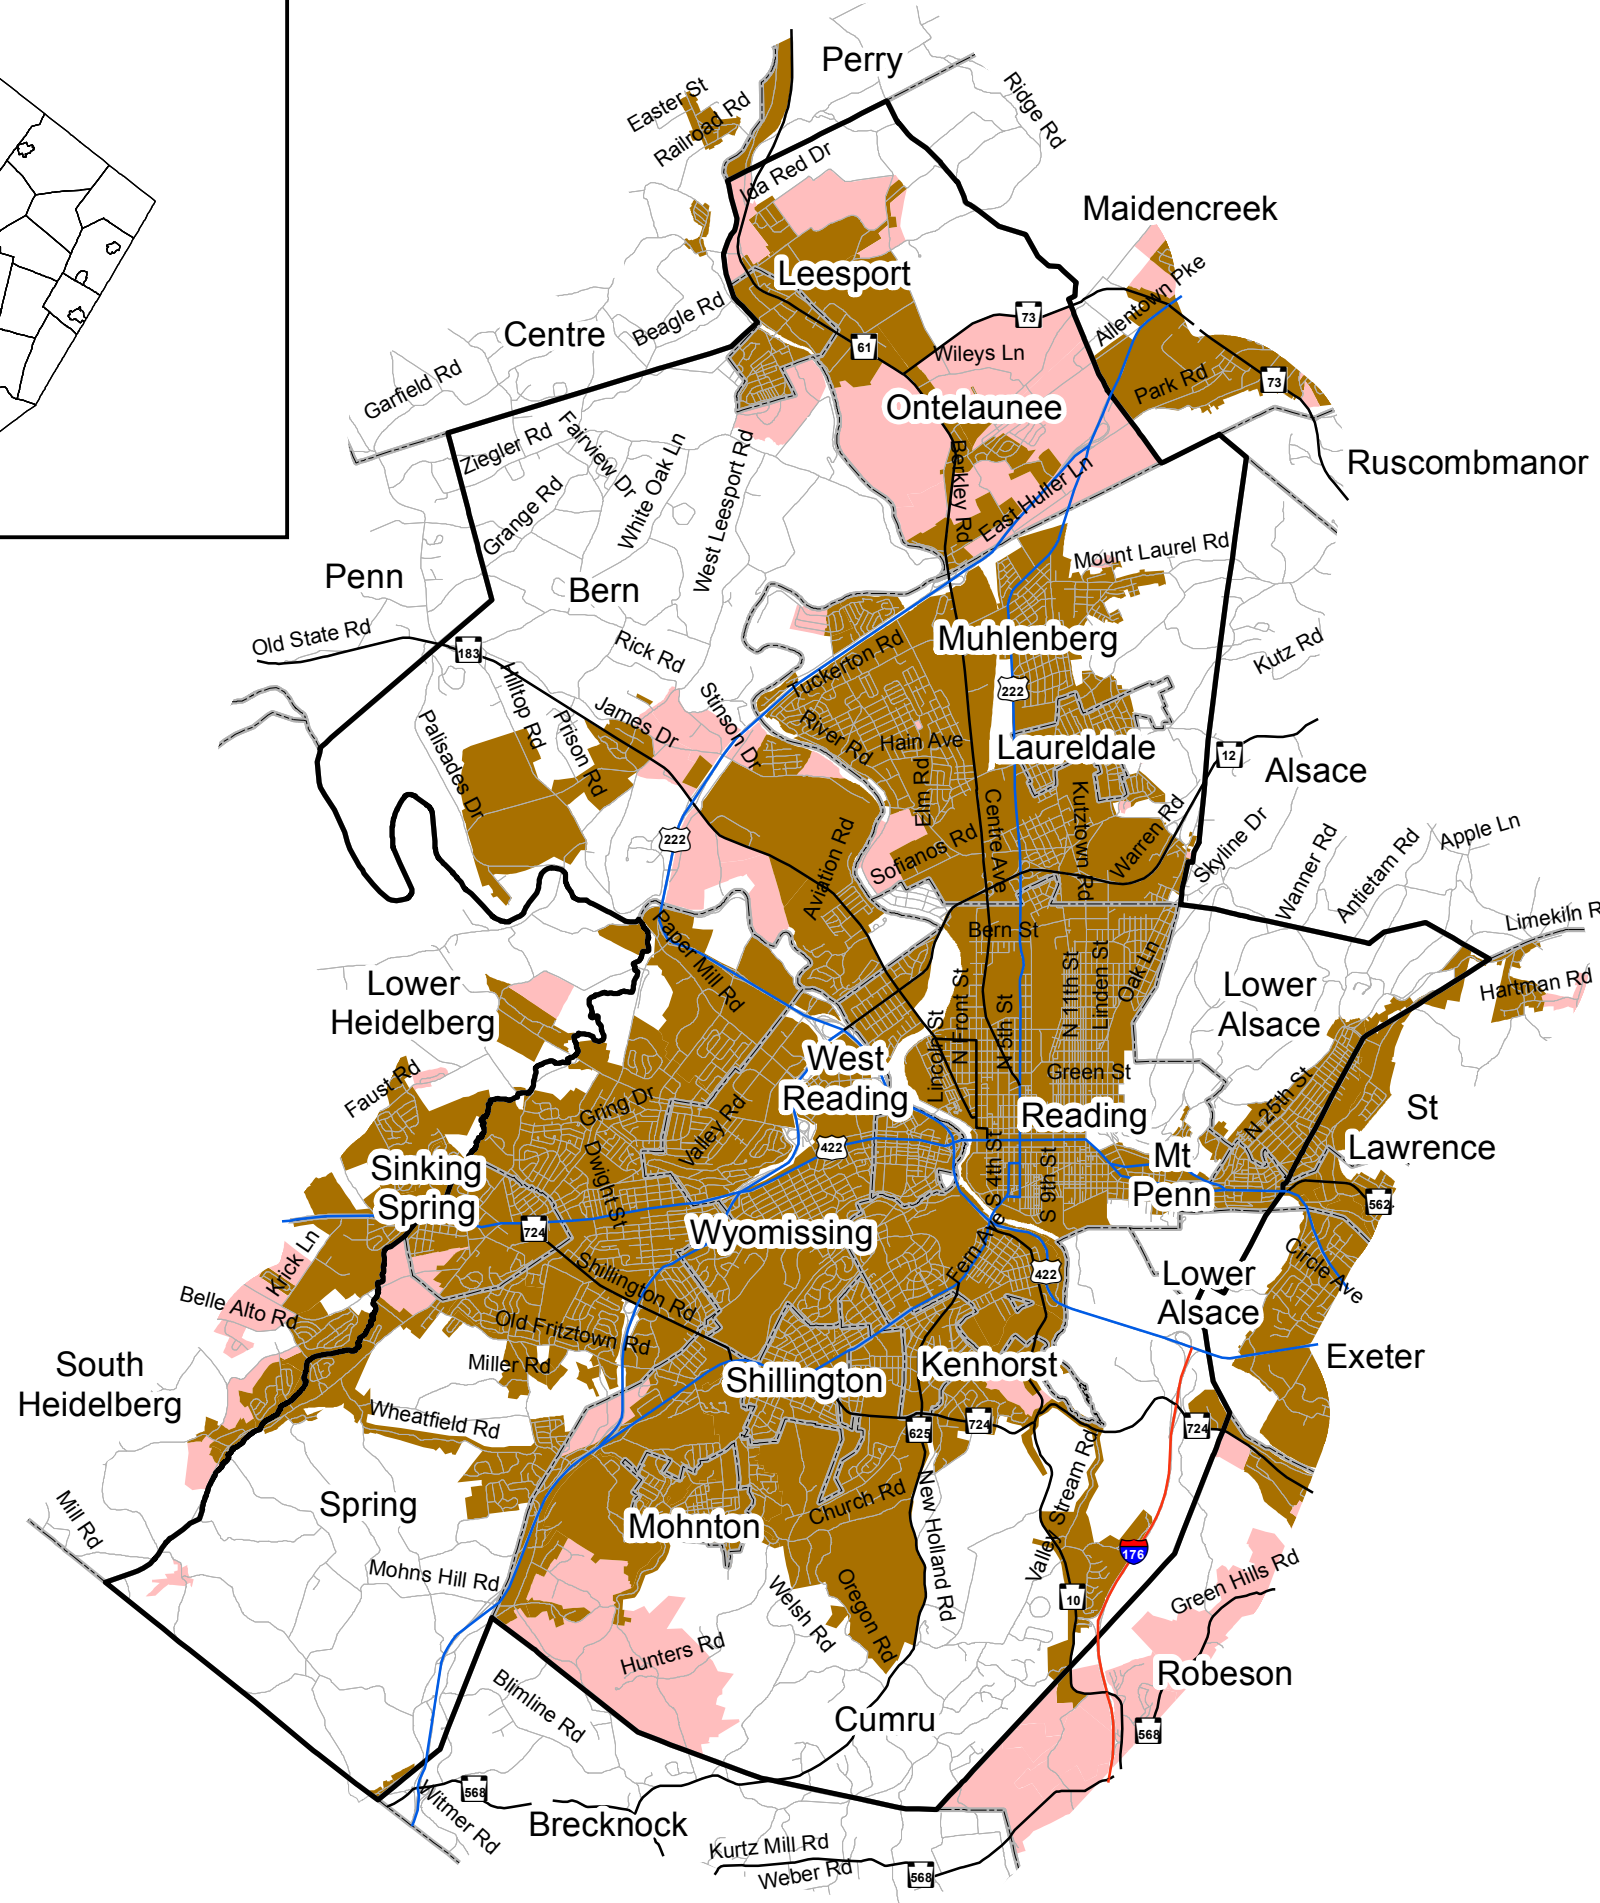

Metro Region

Sewer and Water Regionalization Map Update
December 2012

**Public Sewer
Service Areas
Metro Region**

Legend

- Existing Public Sewer
- Proposed Public Sewer
- Metro Region Boundary
- Municipal Boundaries
- Interstate
- US Route
- State Route
- Roads

Source: Berks County Planning Commission, Berks County GIS, Berks County Department of Emergency Services, DEP, local municipalities
Map created by: Berks County Planning Commission

BAB 2/13

www.countyofberks.com/planning