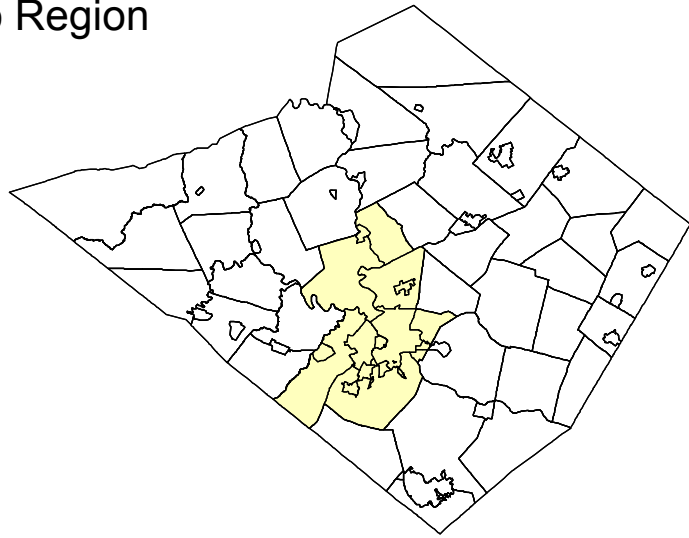

Metro Region

Sewer and Water Regionalization Map Update
December 2012

**Public Sewer
Service Areas
Metro Region**

Legend

- Existing Public Sewer
- Proposed Public Sewer
- Metro Region Boundary
- Municipal Boundaries
- Interstate
- US Route
- State Route
- Roads

Source: Berks County Planning Commission, Berks County GIS, Berks County Department of Emergency Services, DEP, local municipalities
Map created by: Berks County Planning Commission

BAB 2/13

www.countyofberks.com/planning