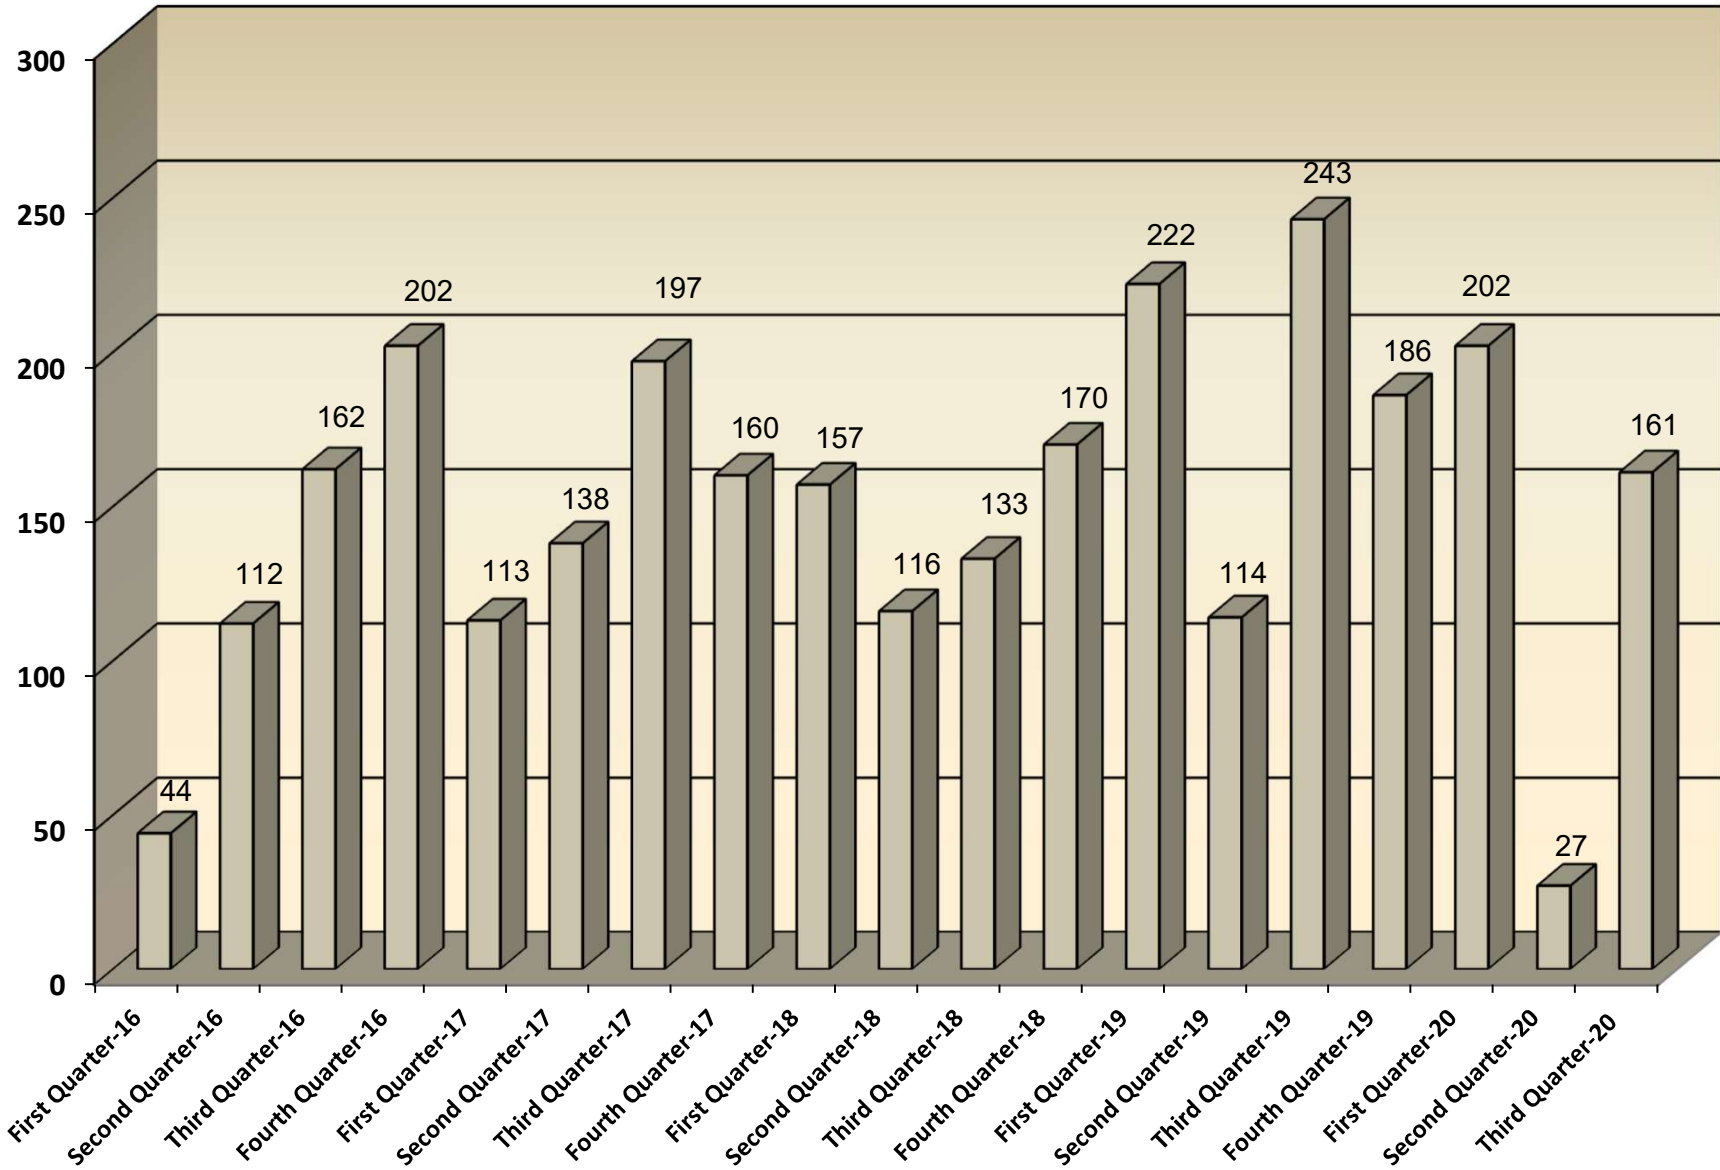

Berks County-New Housing Units by Quarter, 2016-2020

Prepared by Berks County Planning Commission

Source: Berks County Assessment Office Data reflects when the dwelling units are added to the tax roll.