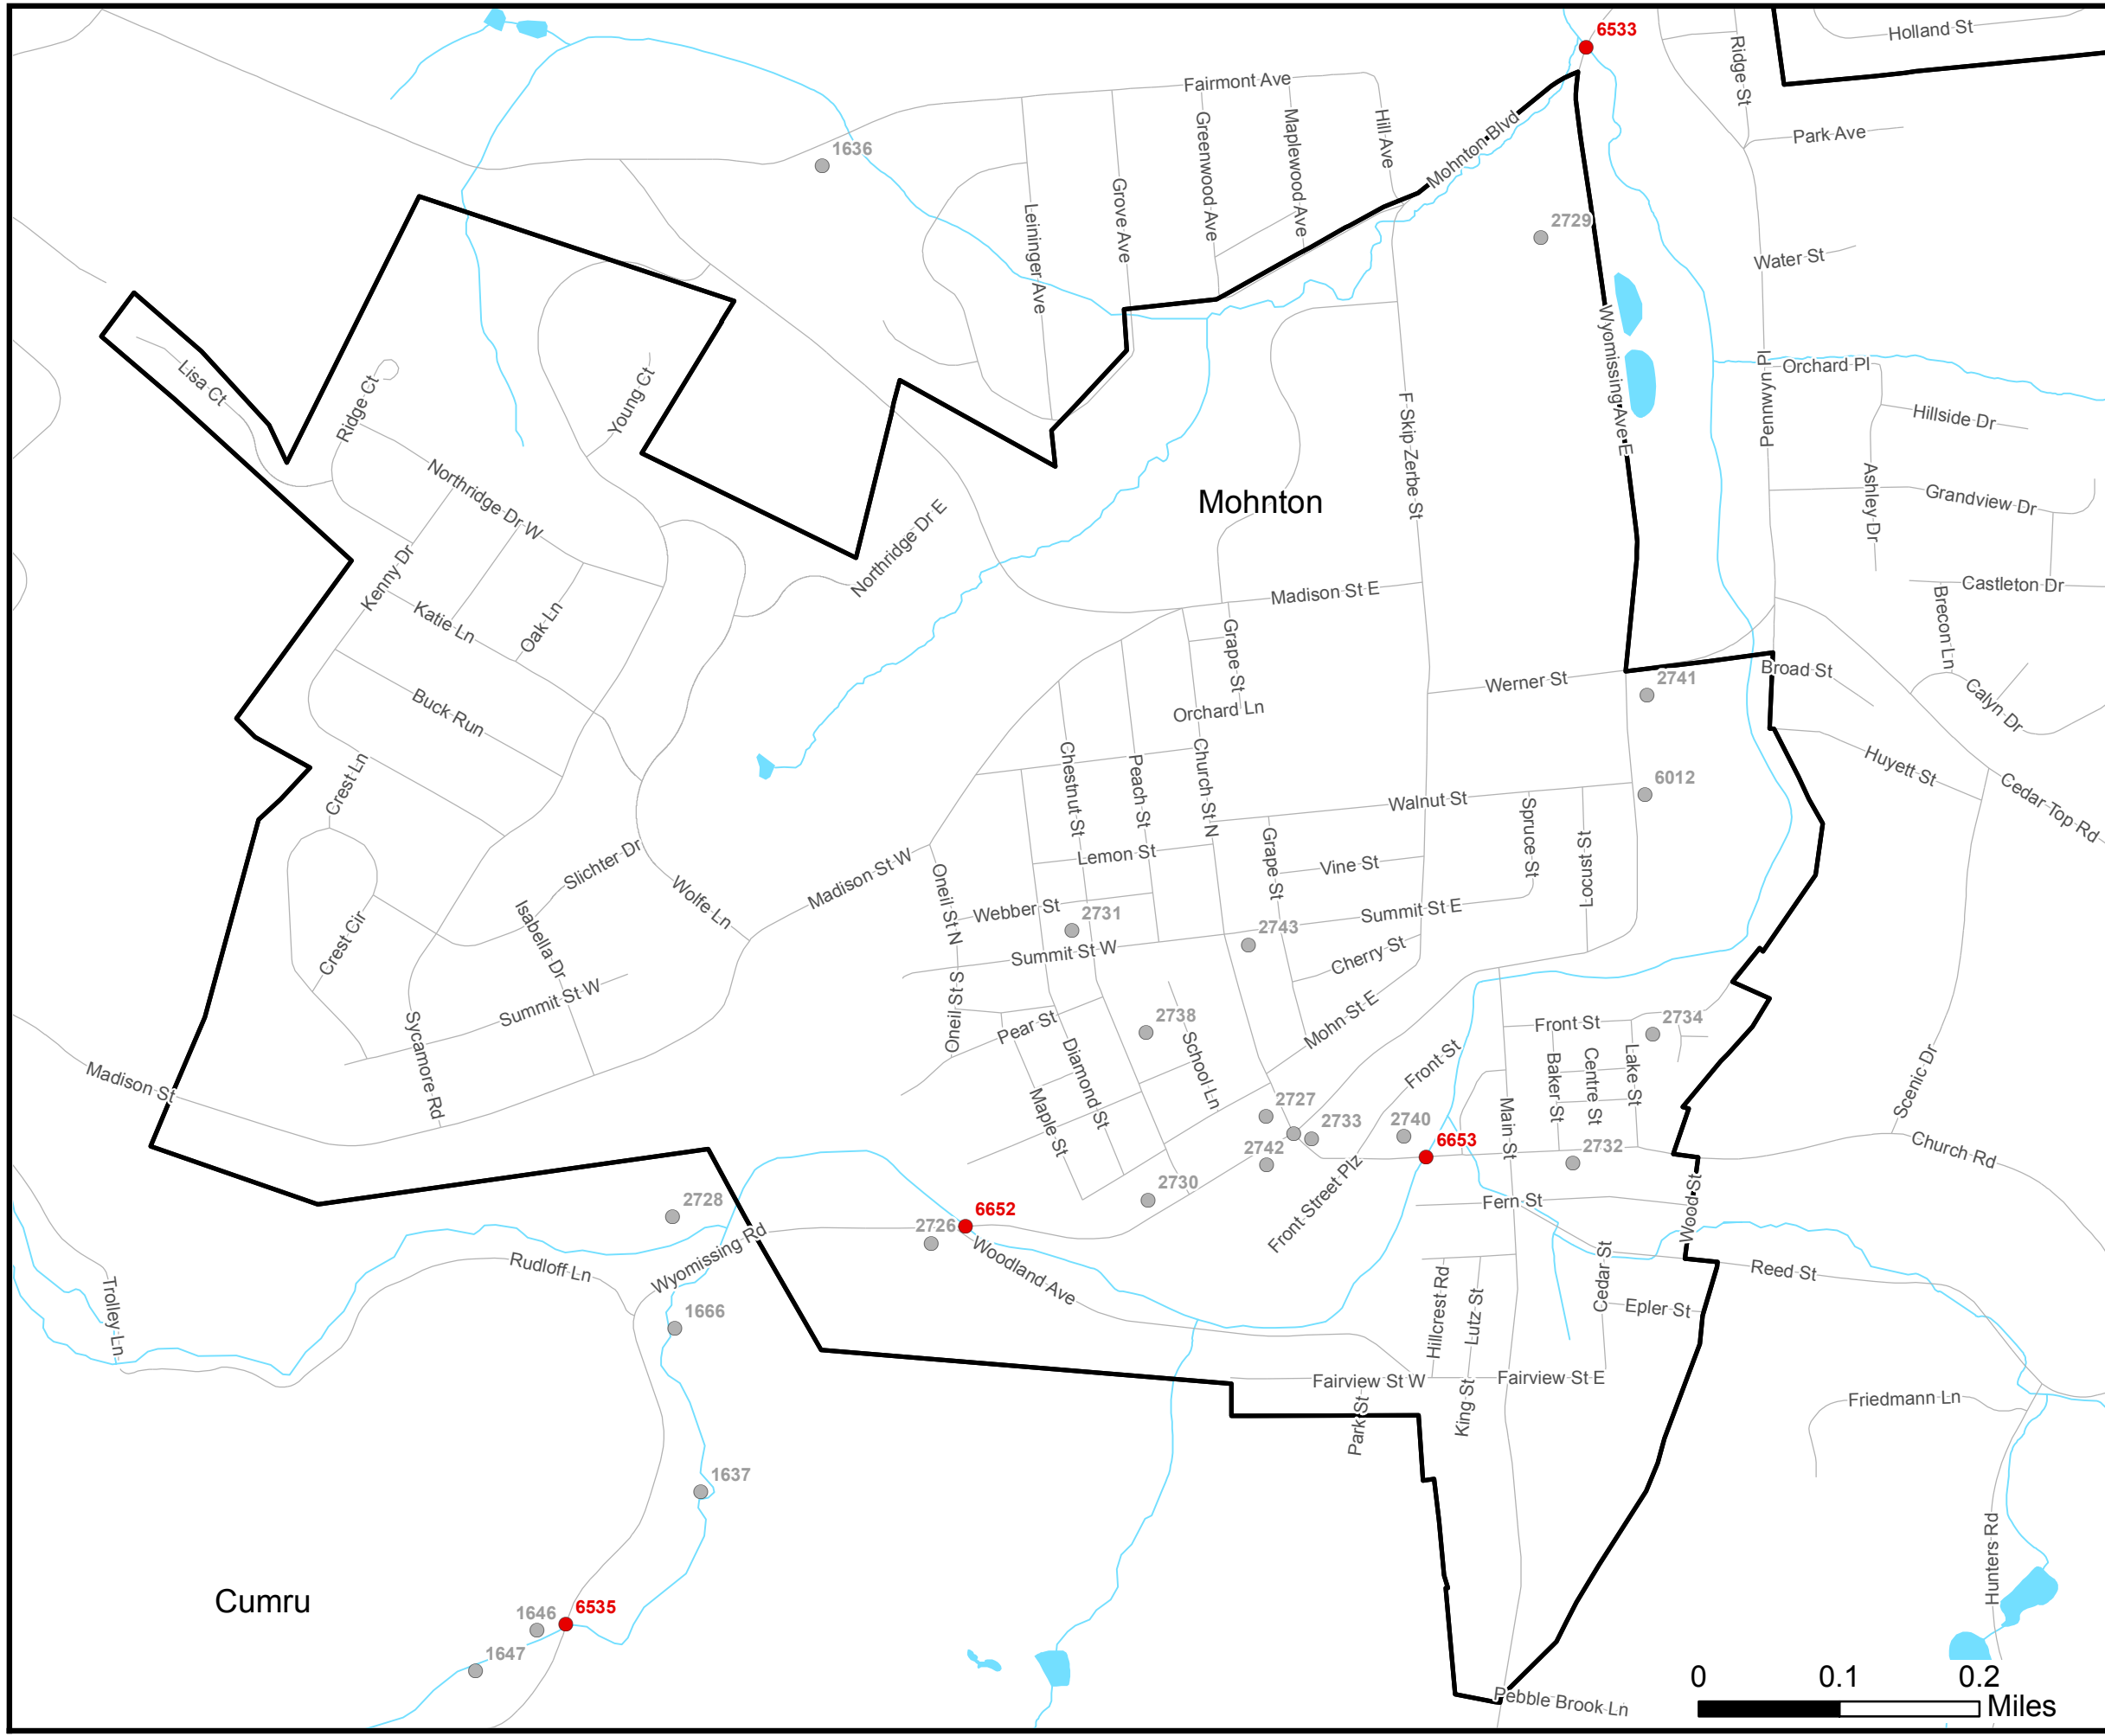

Historic Resources Mohnton Borough

Legend

- National Register Listed
- National Register Eligible
- National Register Ineligible
- Other Historic Sites*
- National Register Listed Districts
- National Register Eligible Districts
- National Register Ineligible Districts
- Other Historic Districts*
- ~ Water Bodies
- ~ Streams
- Roads
- + -+ -+ -+ Railroads
- Municipal Boundaries

* Includes sites identified by surveys conducted from one or more of the following groups: Pennsylvania Historic Museum Commission, Berks Nature, George Meiser and local historical societies.

Source data: Berks County Planning Commission GIS, Berks County GIS/IS, Berks County Mapping, Berks DES

Published by the Berks County Planning Commission

BAB 12/17

Cumru