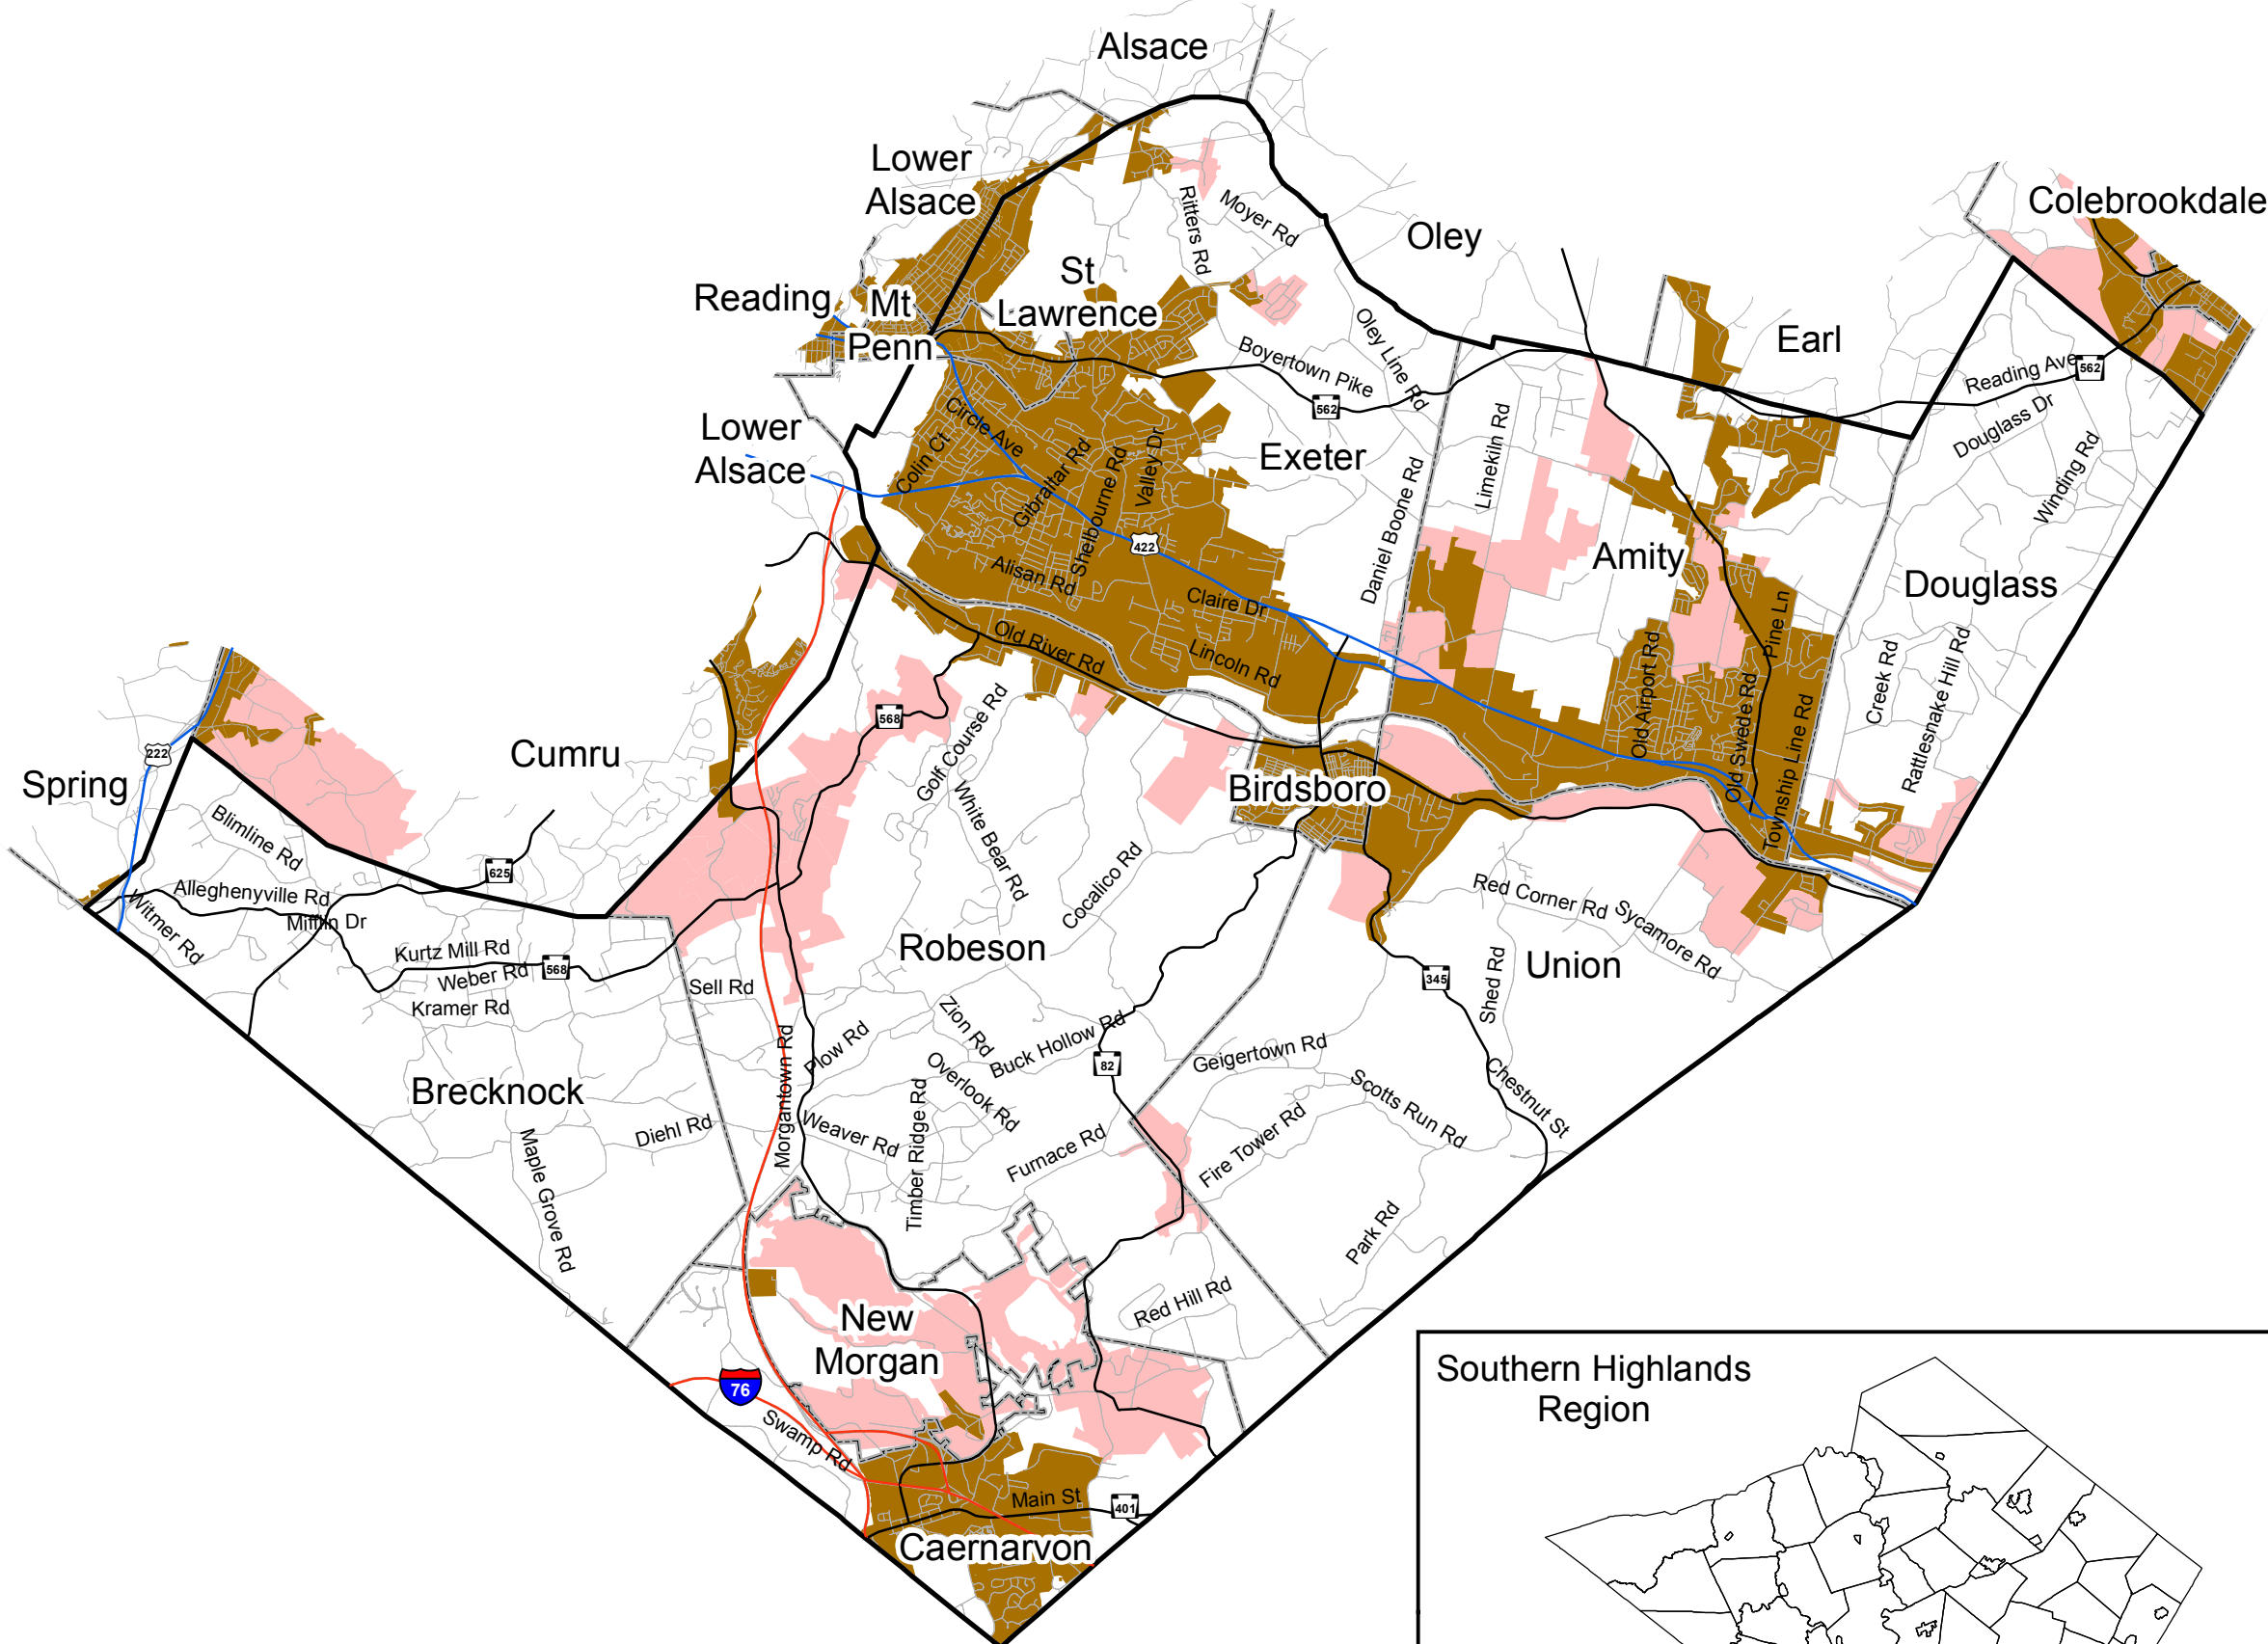

Public Sewer Service Areas

Southern Highlands Region

Legend

- Existing Public Sewer
- Proposed Public Sewer
- Southern Highlands Boundary
- Municipal Boundaries
- Interstate
- US Route
- State Route
- Roads

Source: Berks County Planning Commission, BCWSA, Berks County GIS, Berks County Department of Emergency Services, local municipalities
Map created by: Berks County Planning Commission

BAB 2/15