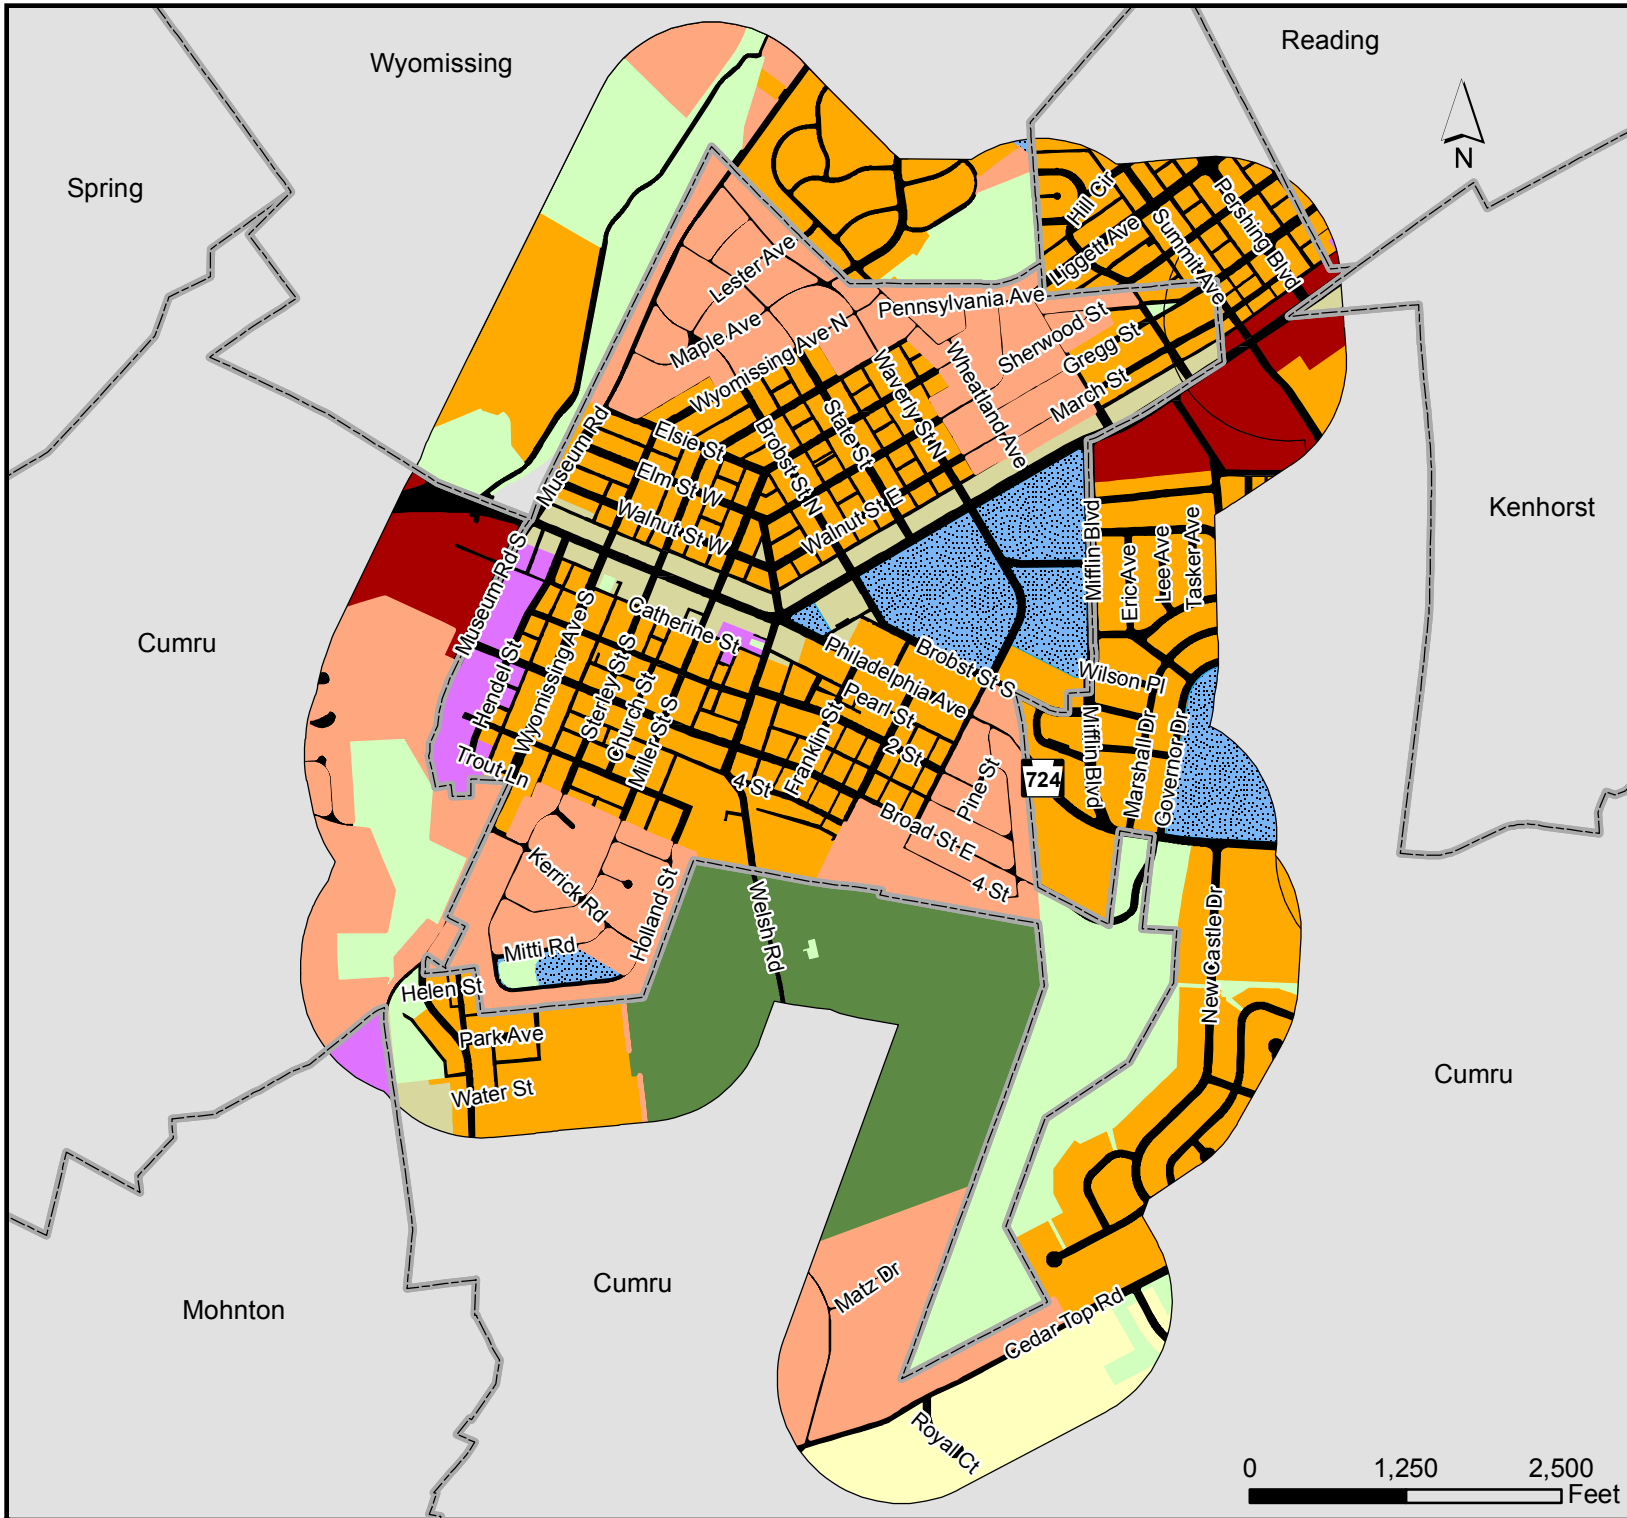

FIGURE 24

Cumru, Kenhorst, Mohnton,  
Shillington, Brecknock  
Joint Comprehensive Plan Update  
December 2017

### Shillington Borough Future Land Use

#### Legend

- Low Density Residential
- Medium Density Residential
- High Density Residential
- Mobile Home Park
- Mixed Residential / Commercial
- Agriculture
- Rural Conservation
- Commercial
- Industrial
- Public / Institutional
- Recreation
- Transportation Network
- Railroads
- Municipal Boundaries

Source data:  
Berks County Planning Commission GIS, Berks County  
GIS/IS, Berks County Mapping, Shillington Borough

Published by the Berks County Planning Commission  
BAB 12/17