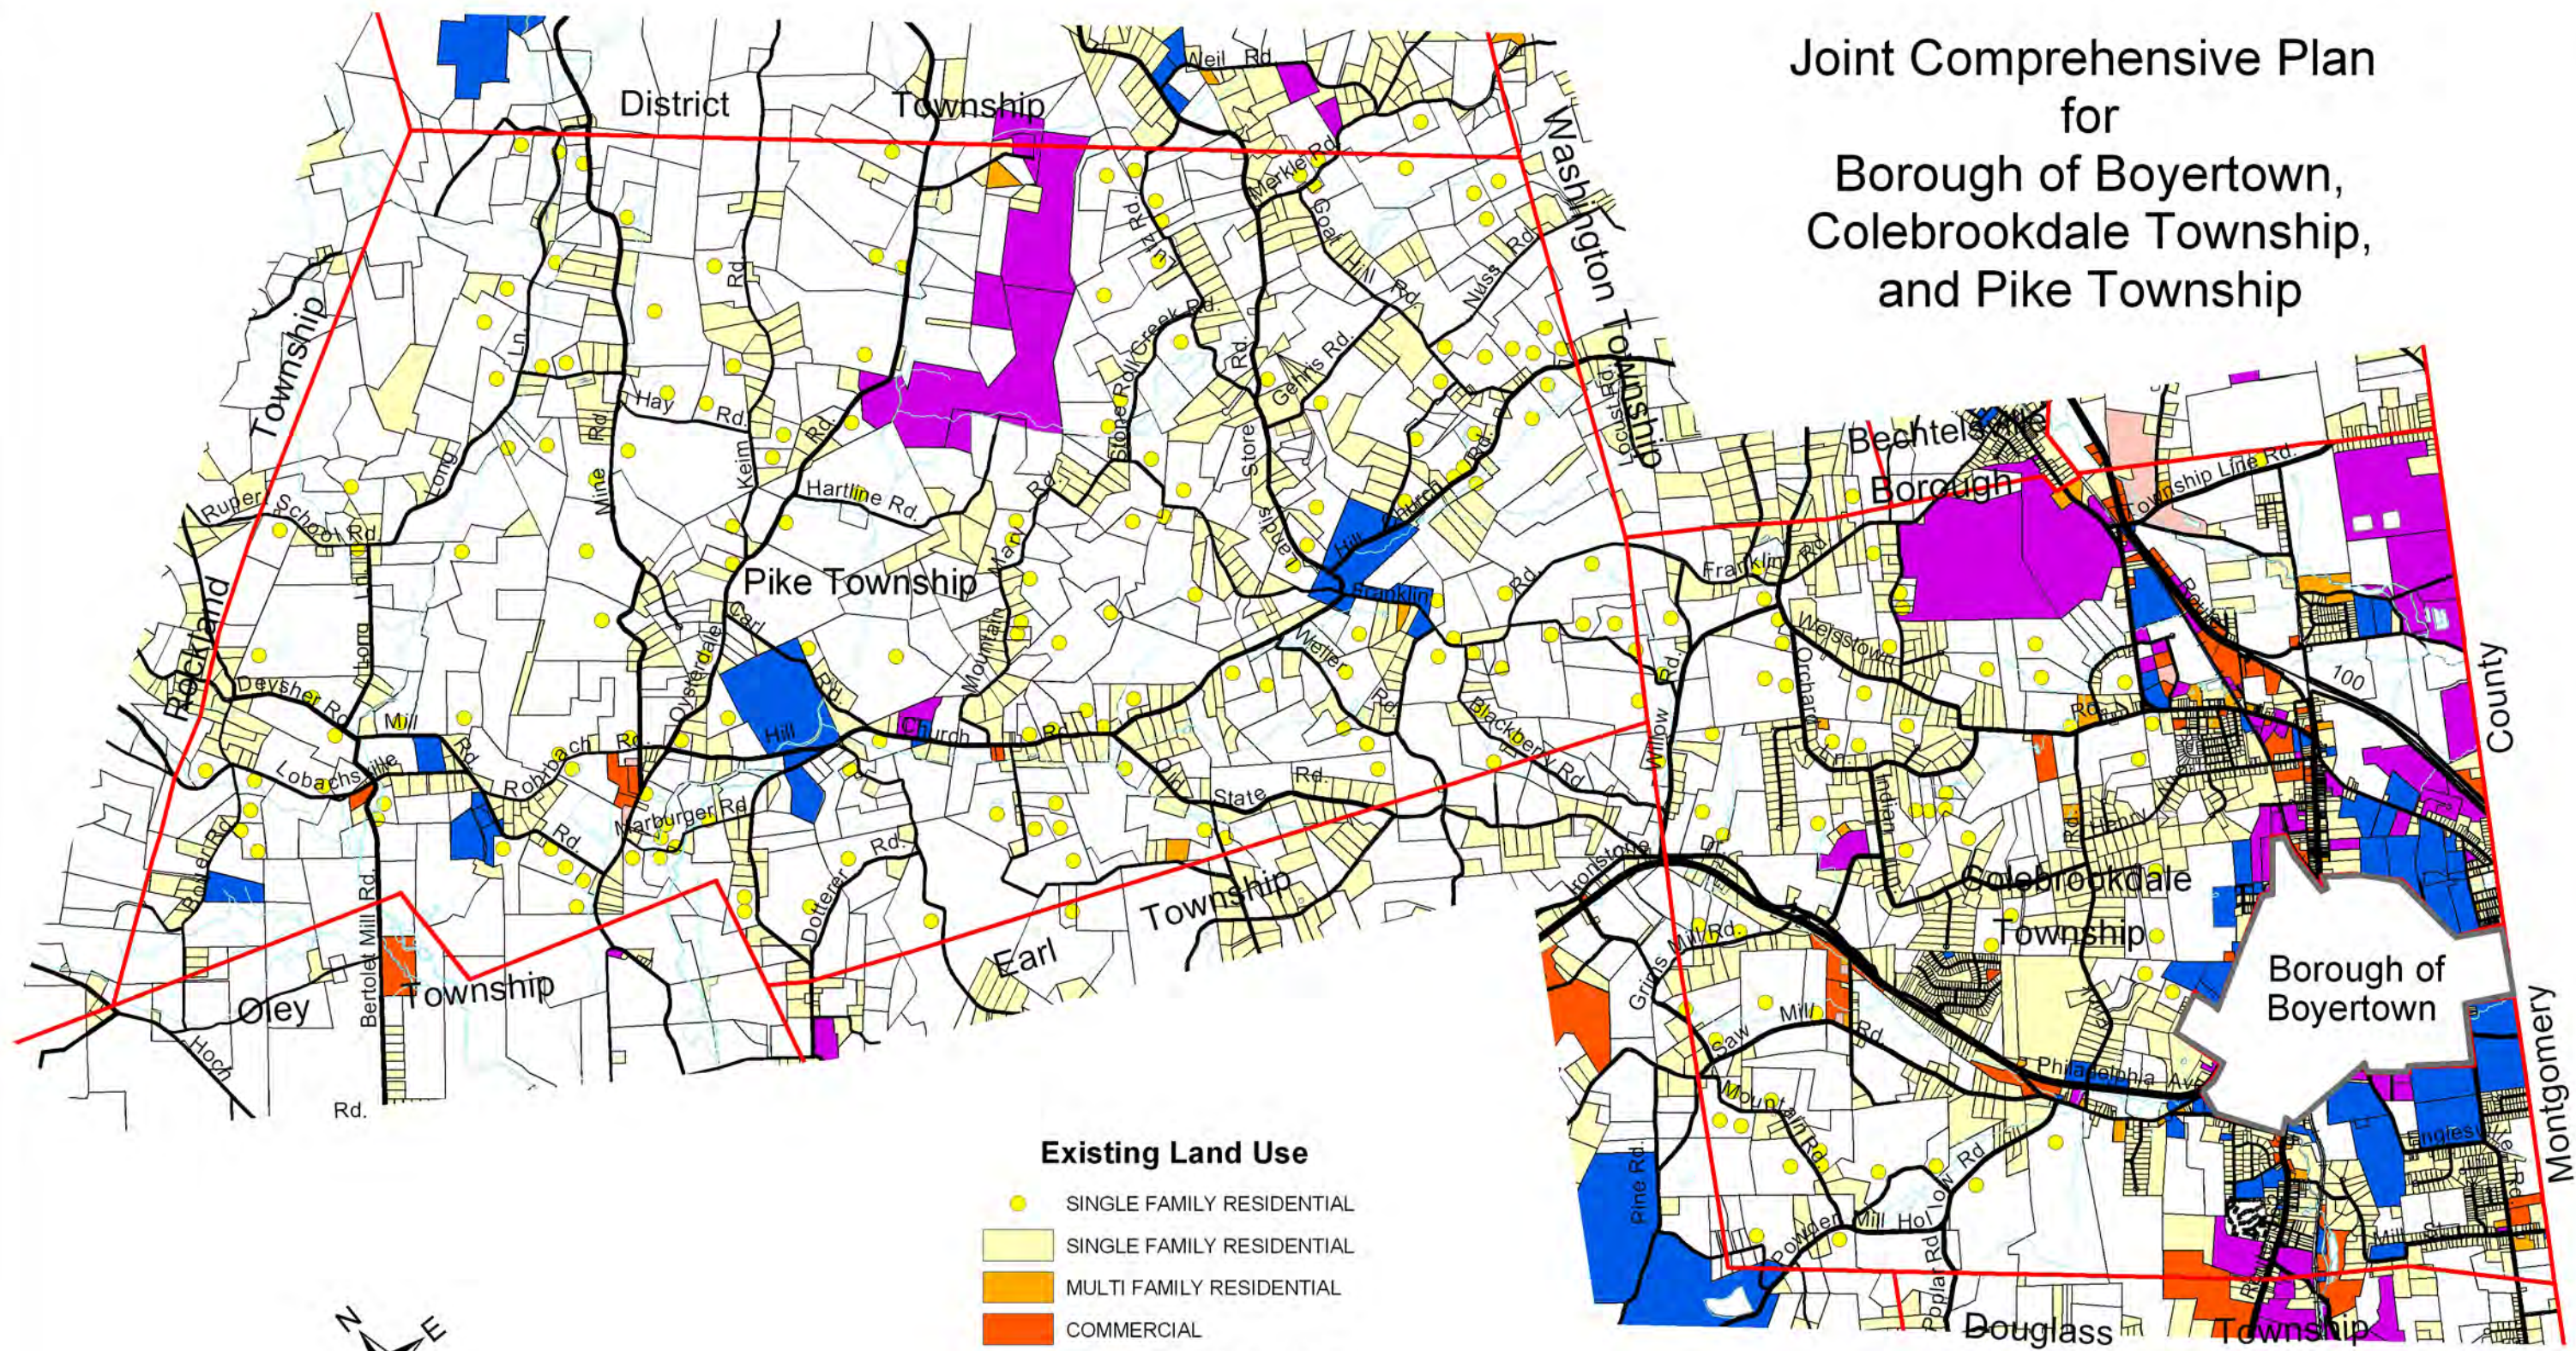

Joint Comprehensive Plan for Borough of Boyertown, Colebrookdale Township, and Pike Township

Existing Land Use

- SINGLE FAMILY RESIDENTIAL
- SINGLE FAMILY RESIDENTIAL
- MULTI FAMILY RESIDENTIAL
- COMMERCIAL
- COMMERCIAL RECREATION
- INDUSTRIAL
- PUBLIC / NON-PROFIT
- AGRICULTURE/UNDEVELOPED

*Please see Boyertown enlargement