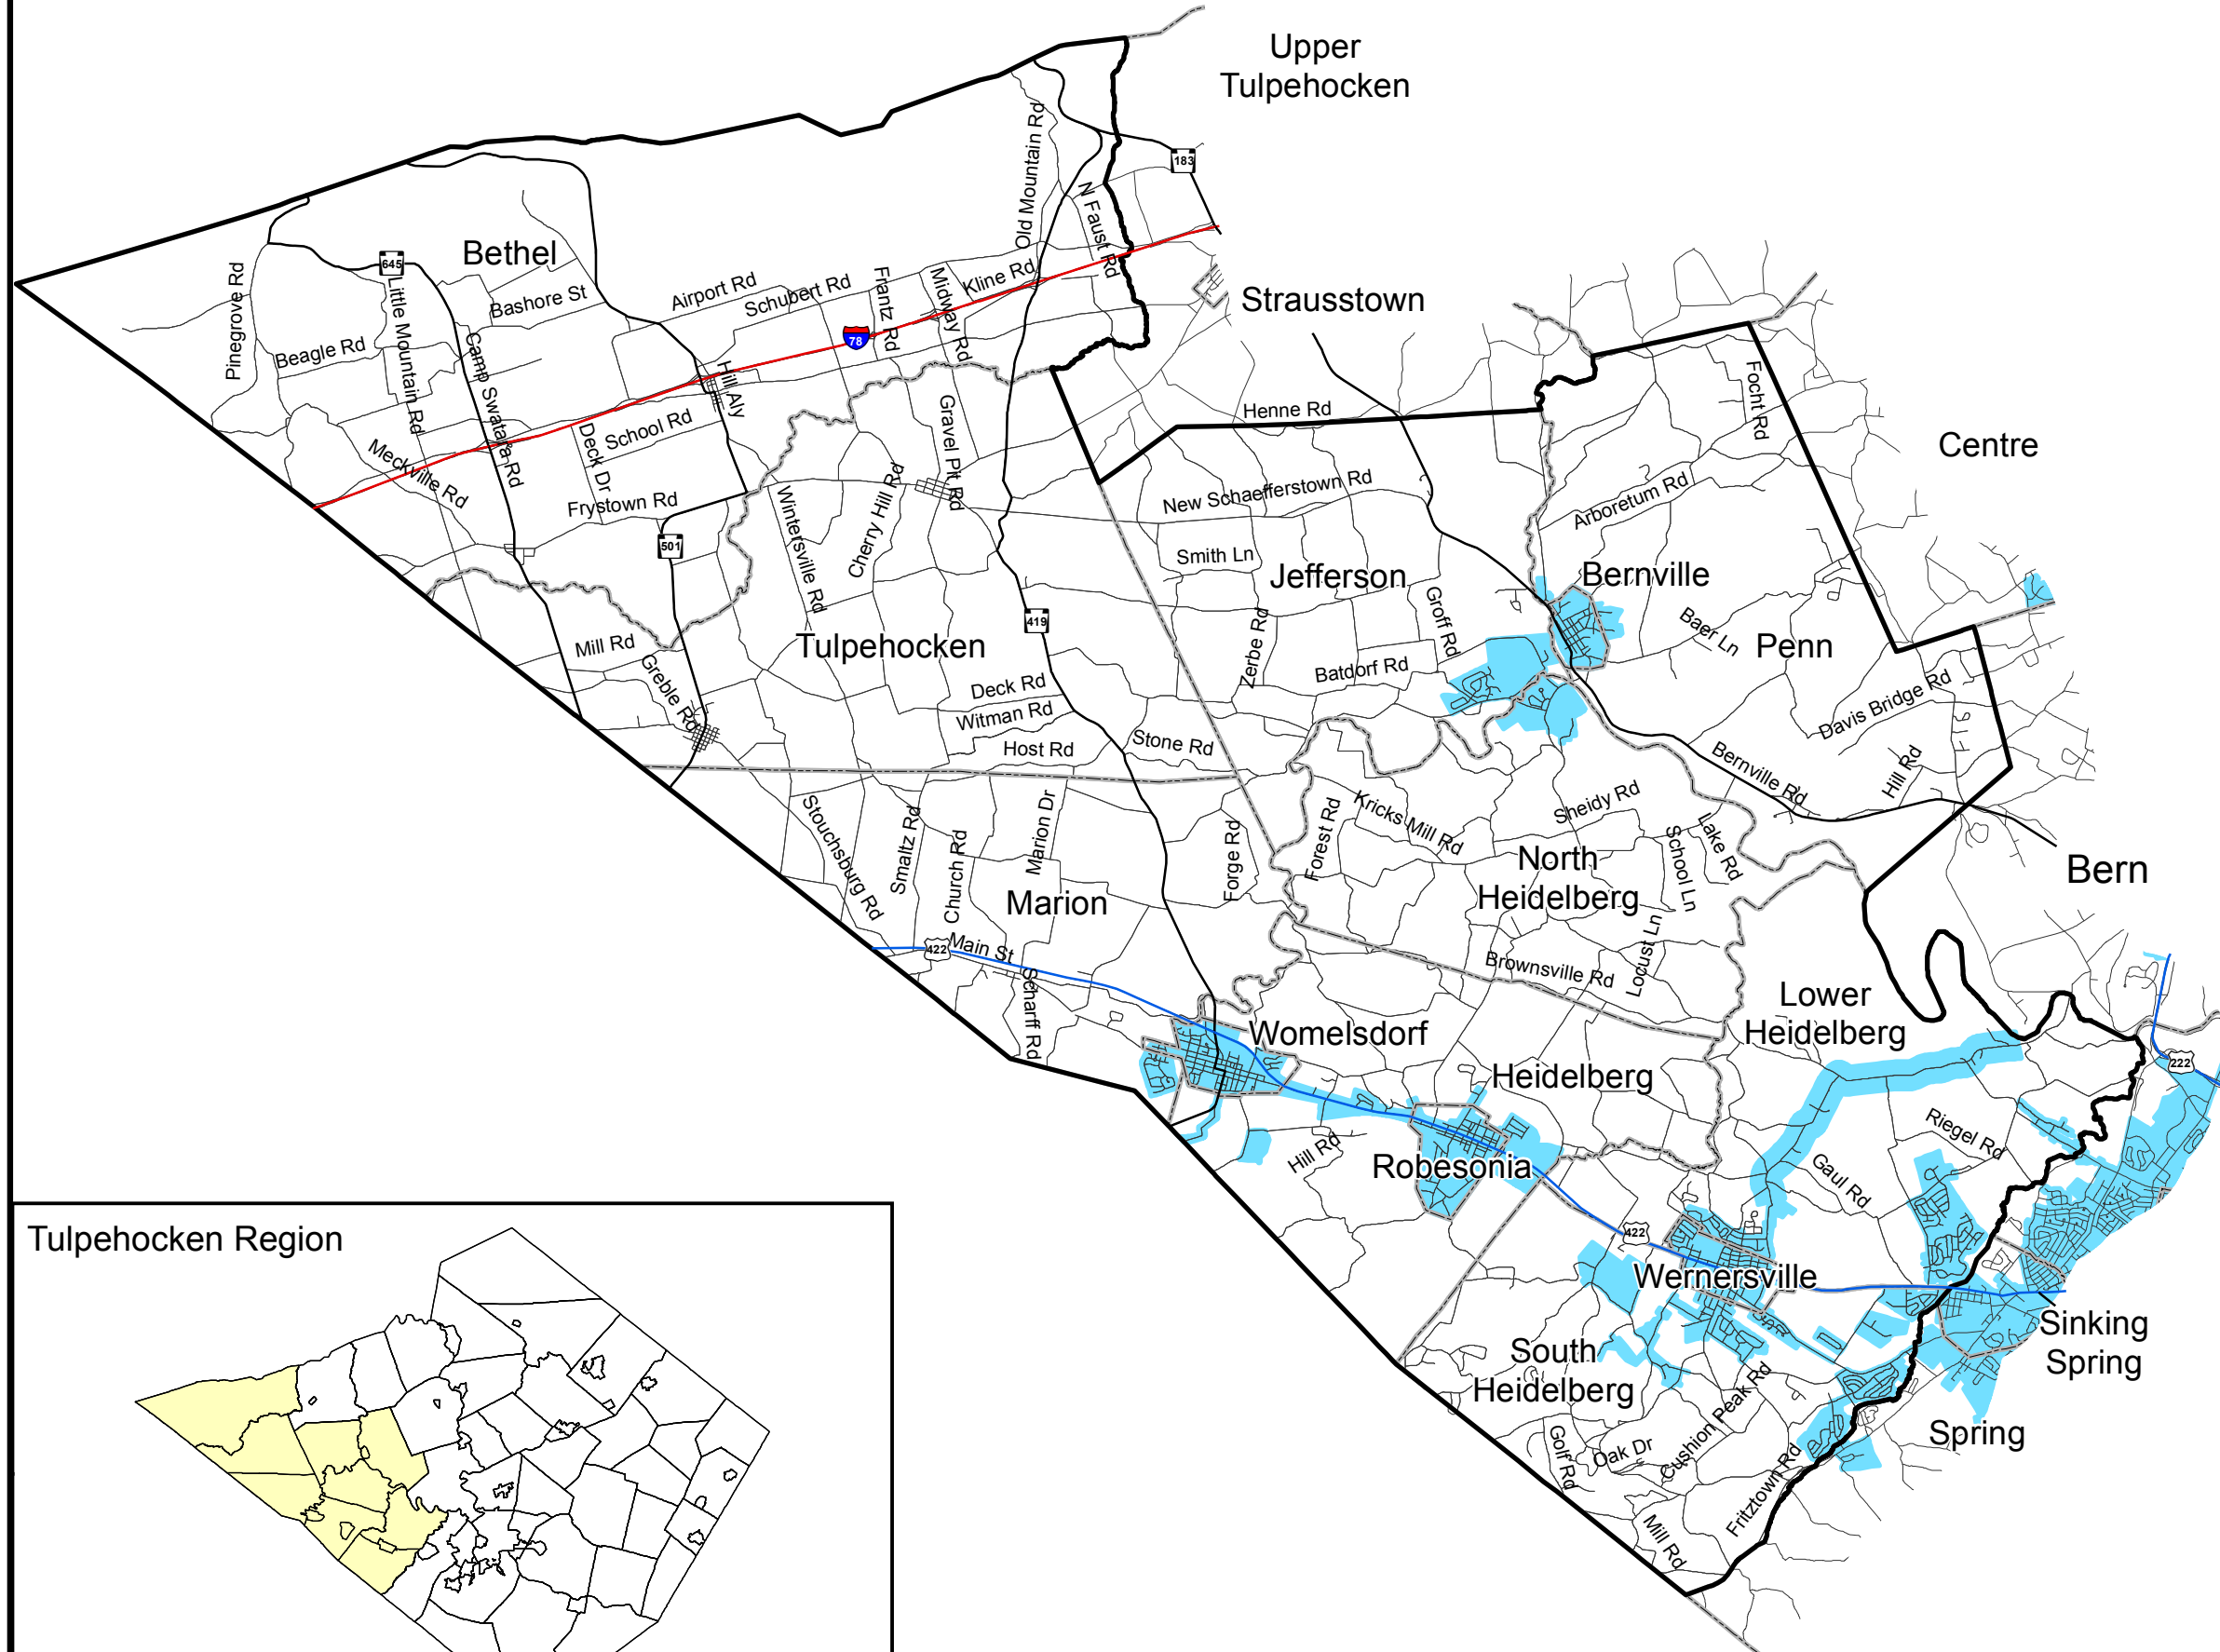

Public Water Service Areas

Tulpehocken Region

Legend

- Existing Water Service
- Tulpehocken Region Boundary
- Municipal Boundaries
- Interstate
- US Route
- State Route
- Roads

Source: Berks County Planning Commission, Berks County GIS,
Berks County Department of Emergency Services, DEP, local municipalities
Map created by: Berks County Planning Commission