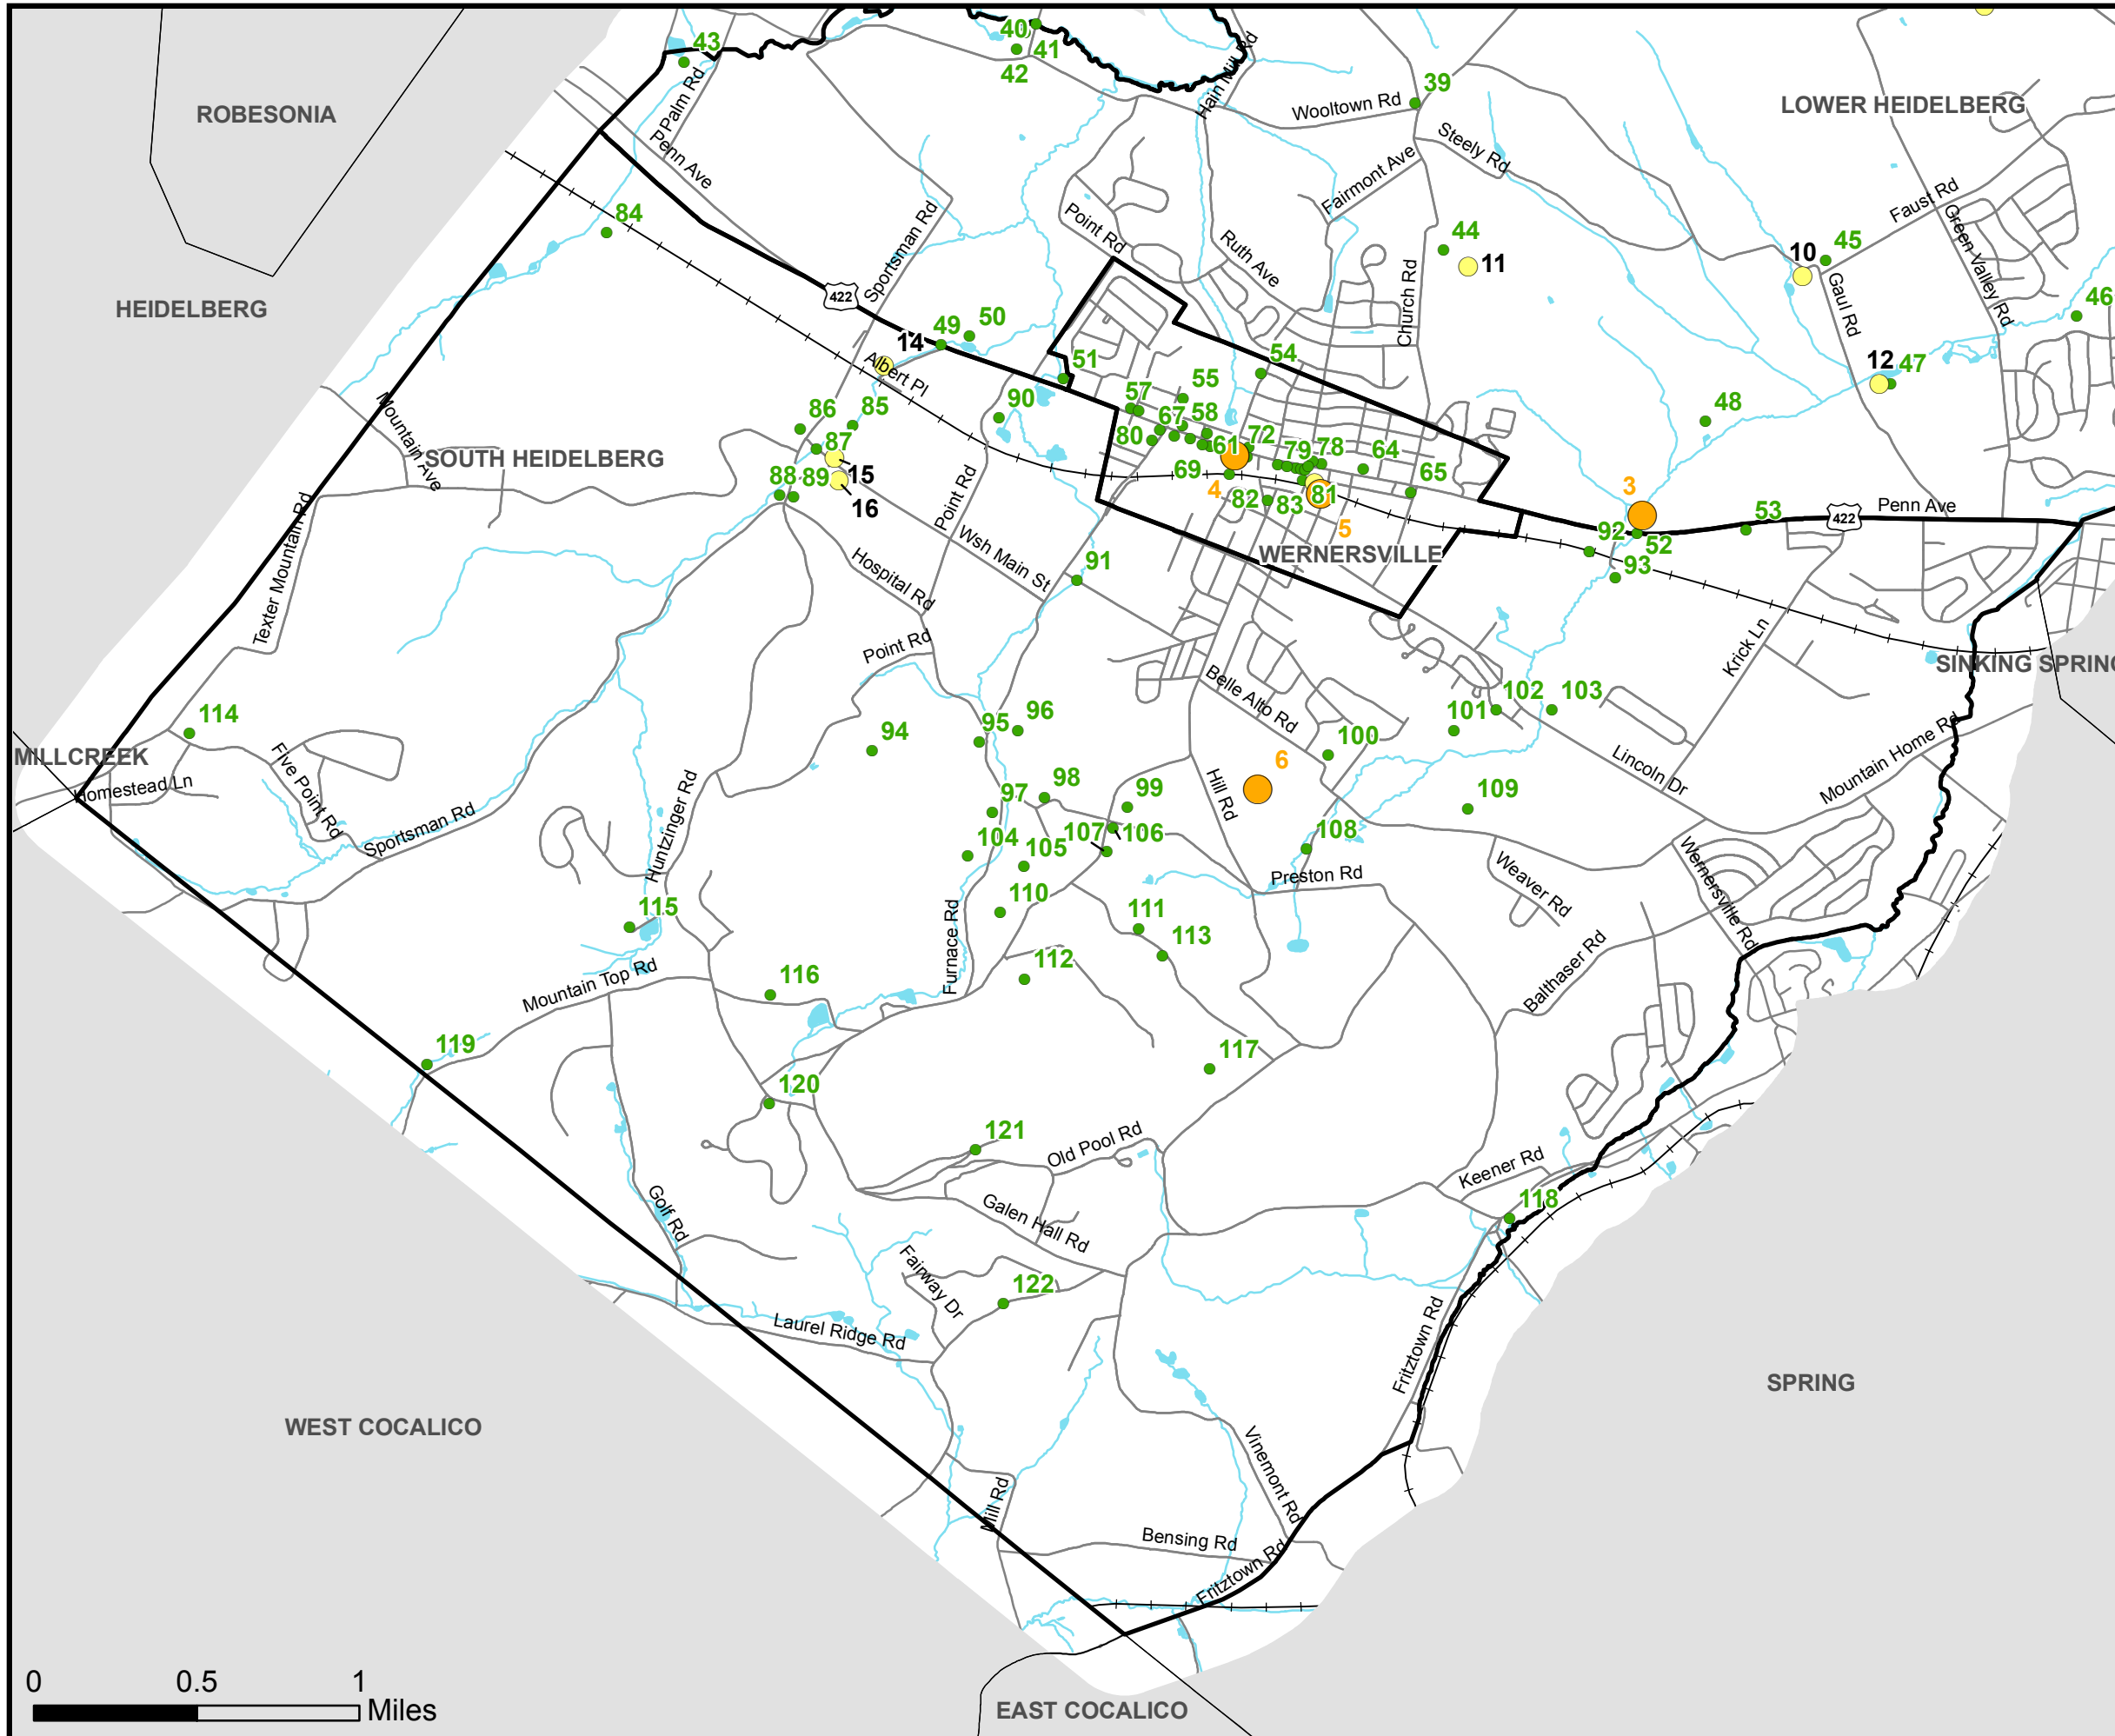

Historical Resources South Heidelberg Township

Historic Sites

- National Register Listed
- National Register Eligible
- Other Historic Sites*
- Municipal Boundaries
- Roads
- +— Railroad
- Streams

* Includes sites identified by surveys conducted from one or more of the following groups: Pennsylvania Historic and Museum Commission, Berks County Conservancy, George Meiser and local historical societies.

Source data: Berks County Planning Commission, Berks County GIS, Berks County Department of Emergency Services, Lancaster County, Lebanon County

Published by the Berks County Planning Commission BAB 7/11