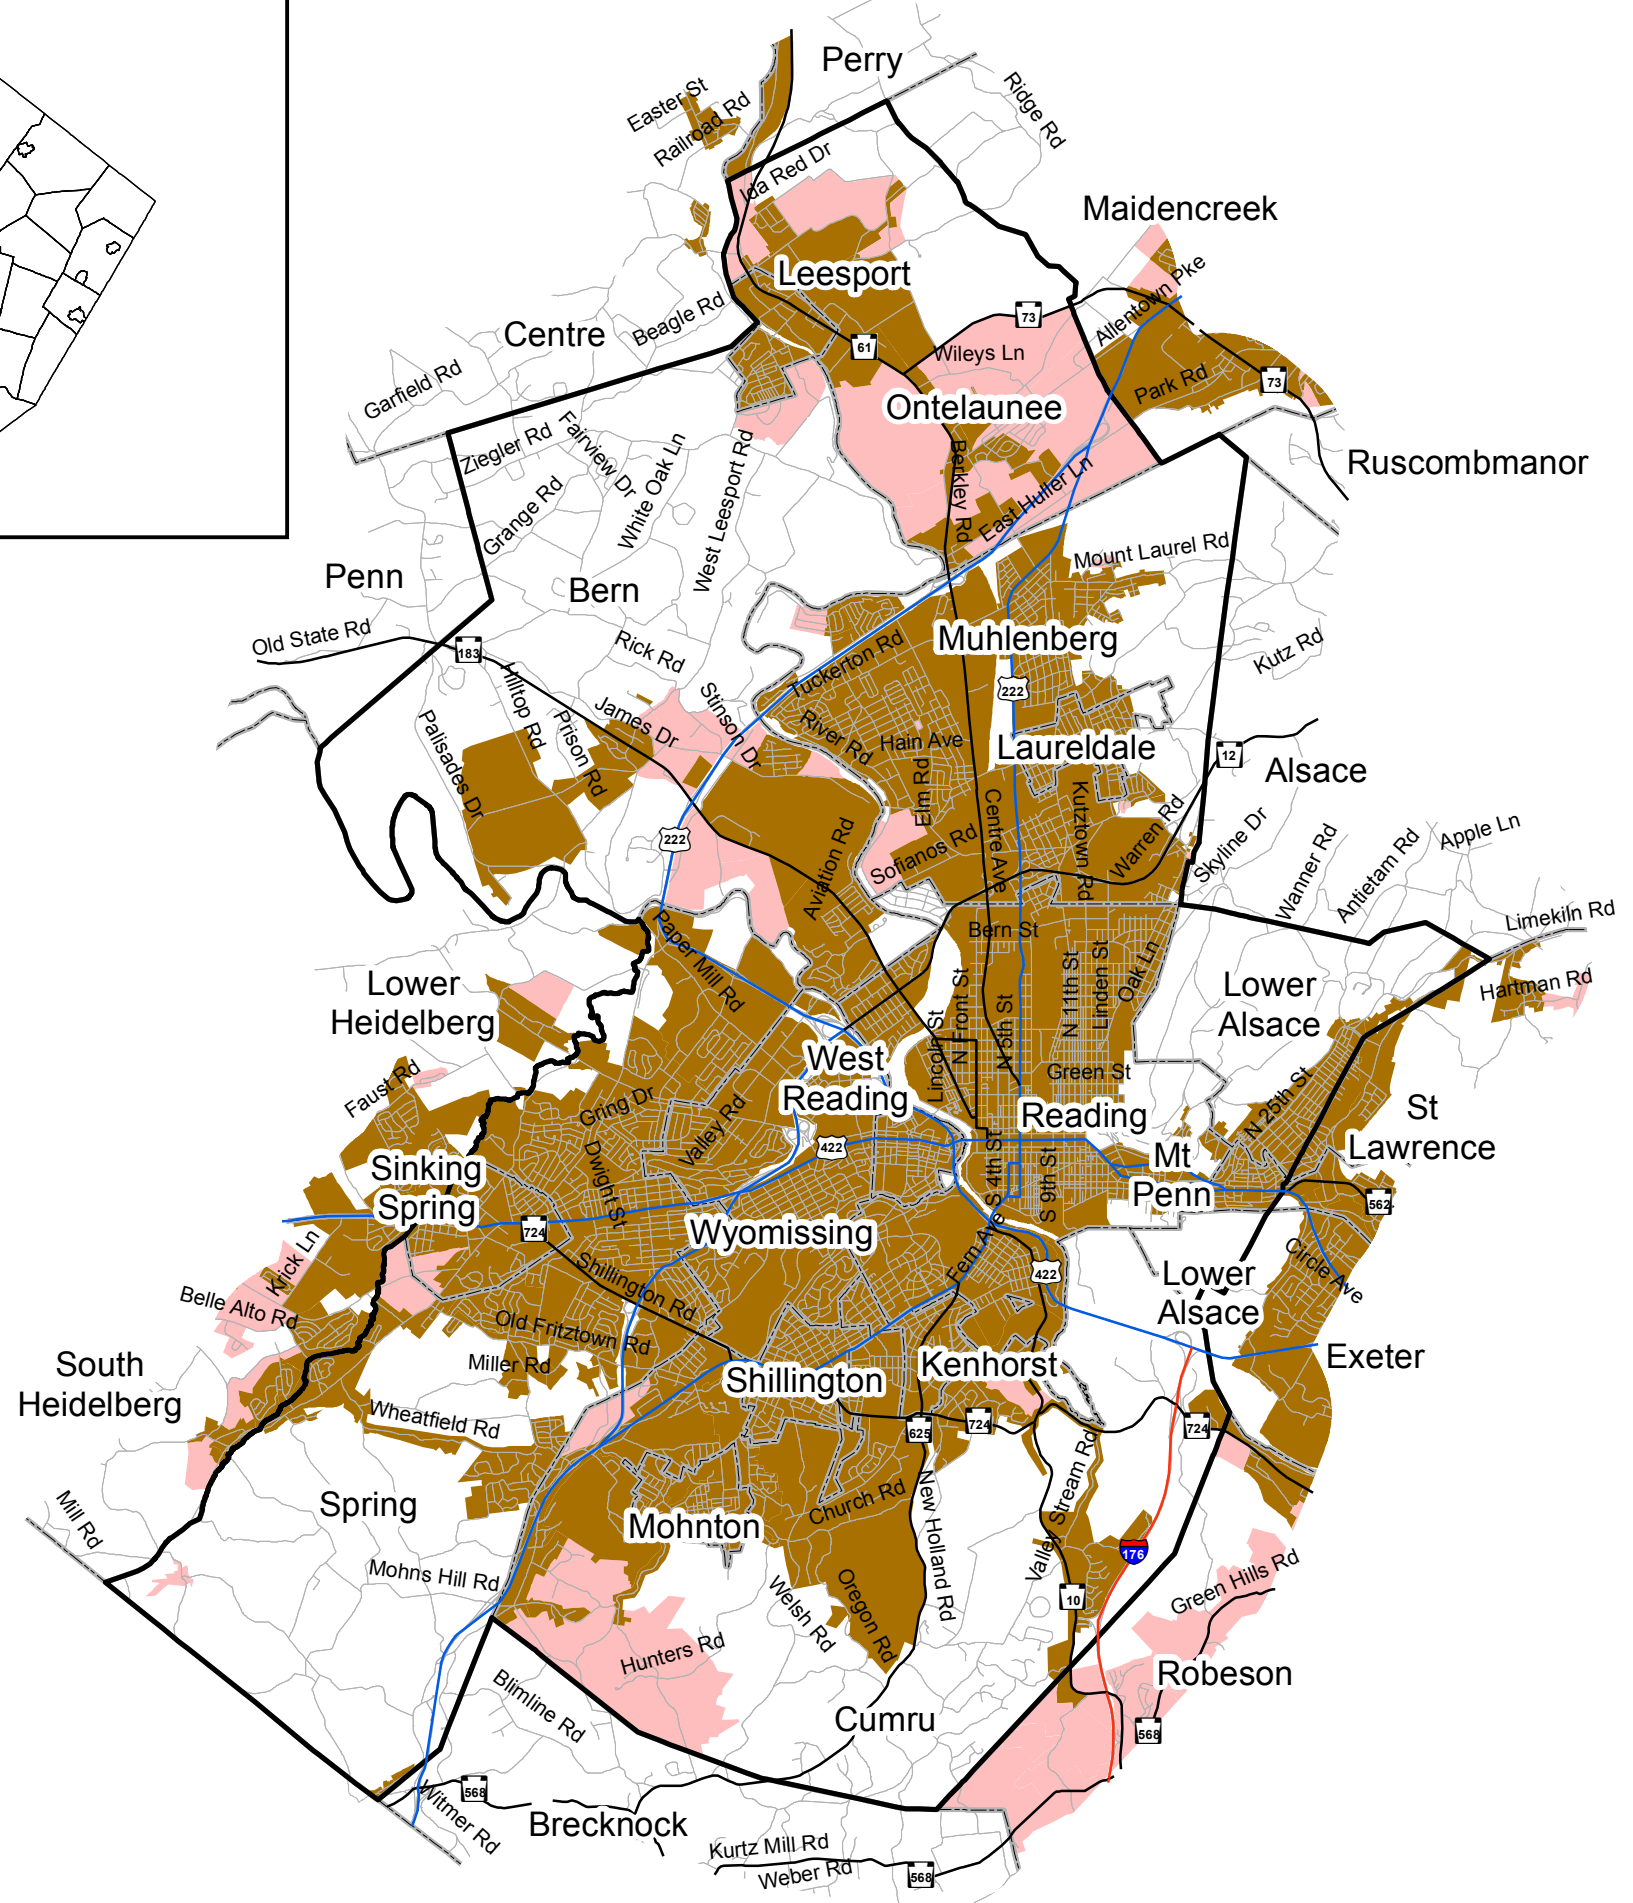

Metro Region

Sewer and Water Regionalization Update
December 2011

**Public Sewer
Service Areas
Metro Region**

Legend

- Existing Public Sewer
- Proposed Public Sewer
- Metro Region Boundary
- Municipal Boundaries
- Interstate
- US Route
- State Route
- Roads

Source: Berks County Planning Commission, Berks County GIS, Berks County Department of Emergency Services, DEP, local municipalities
Map created by: Berks County Planning Commission

BAB 12/11

www.co.berks.pa.us/planning