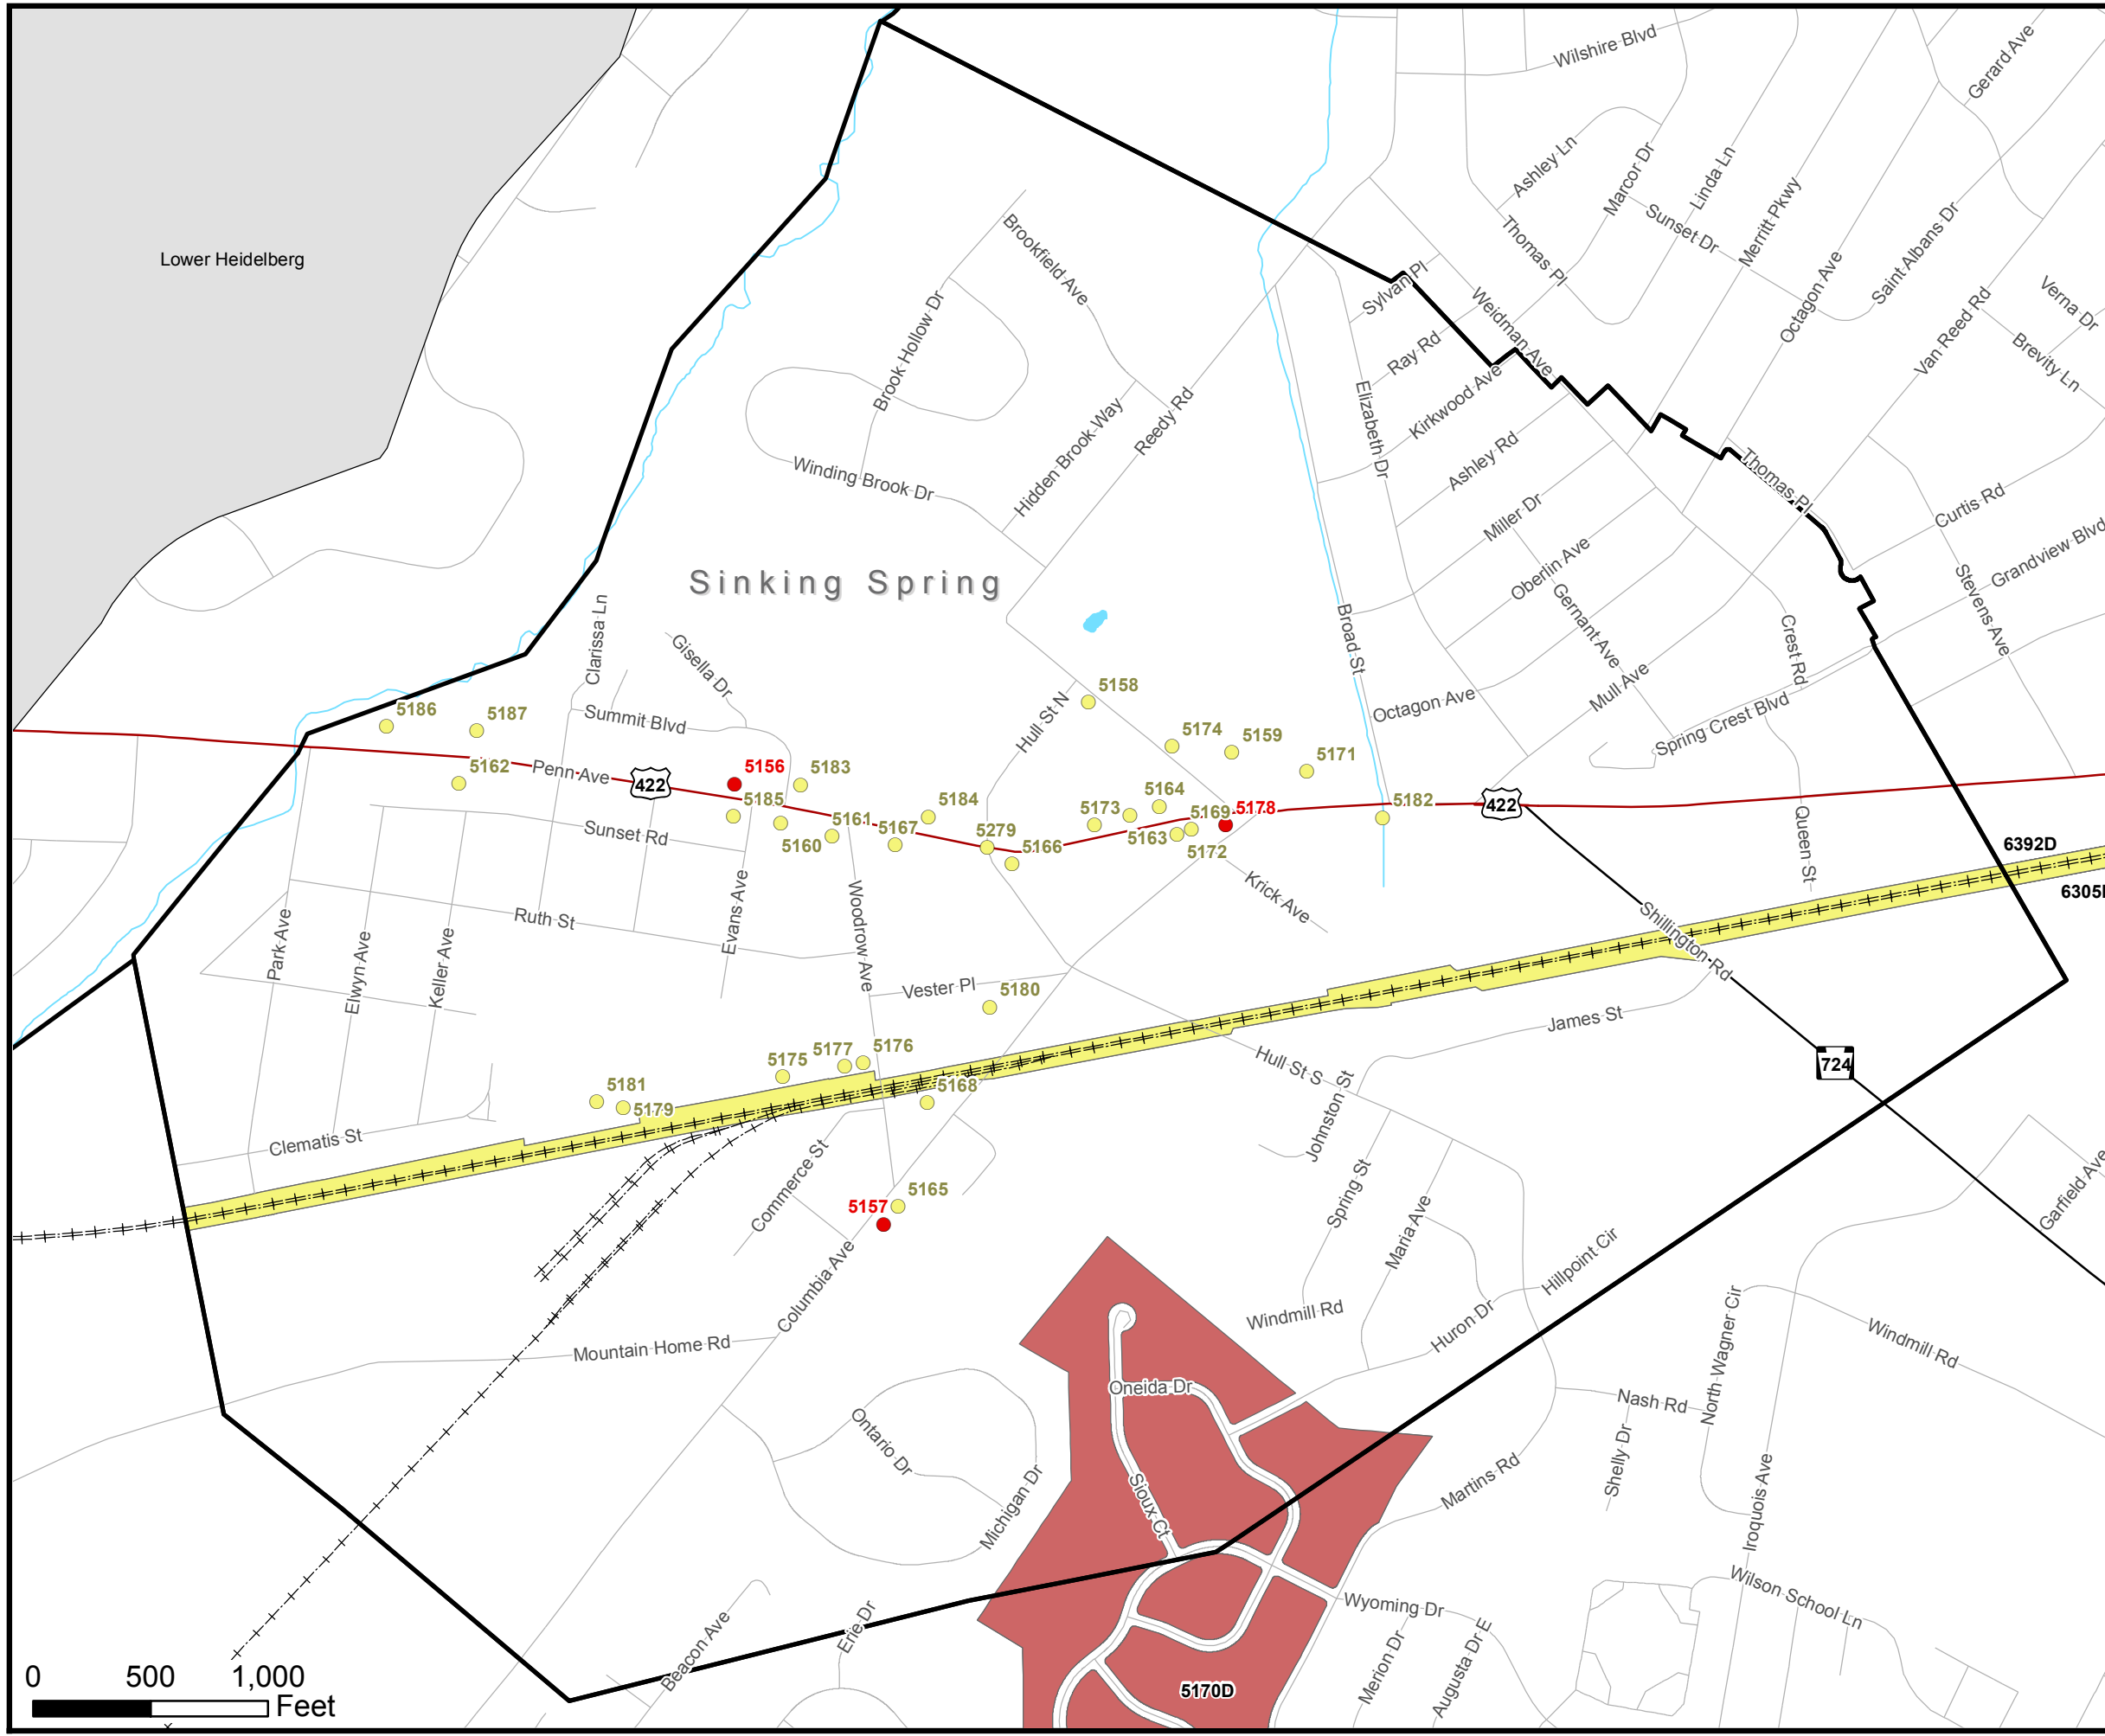

# Historic Resources Sinking Spring Borough

## Legend

- National Register Eligible
- National Register Ineligible
- Other Historic Sites\*
- National Register Eligible Districts
- National Register Ineligible Districts
- Other Historic Districts\*
- ~ Streams and Water Bodies
- US Route
- State Route
- Roads
- + -+ -+ -+ Railroads

\* Includes national registered status of undetermined or unknown sites identified by surveys conducted from one or more of the following groups: Pennsylvania Historic Museum Commission, Berks Nature, George Meiser and local historical societies.

Source data: Berks County Planning Commission GIS, Berks County GIS/IS, Berks County Mapping, Berks DES

Published by the Berks County Planning Commission

BAB 10/18