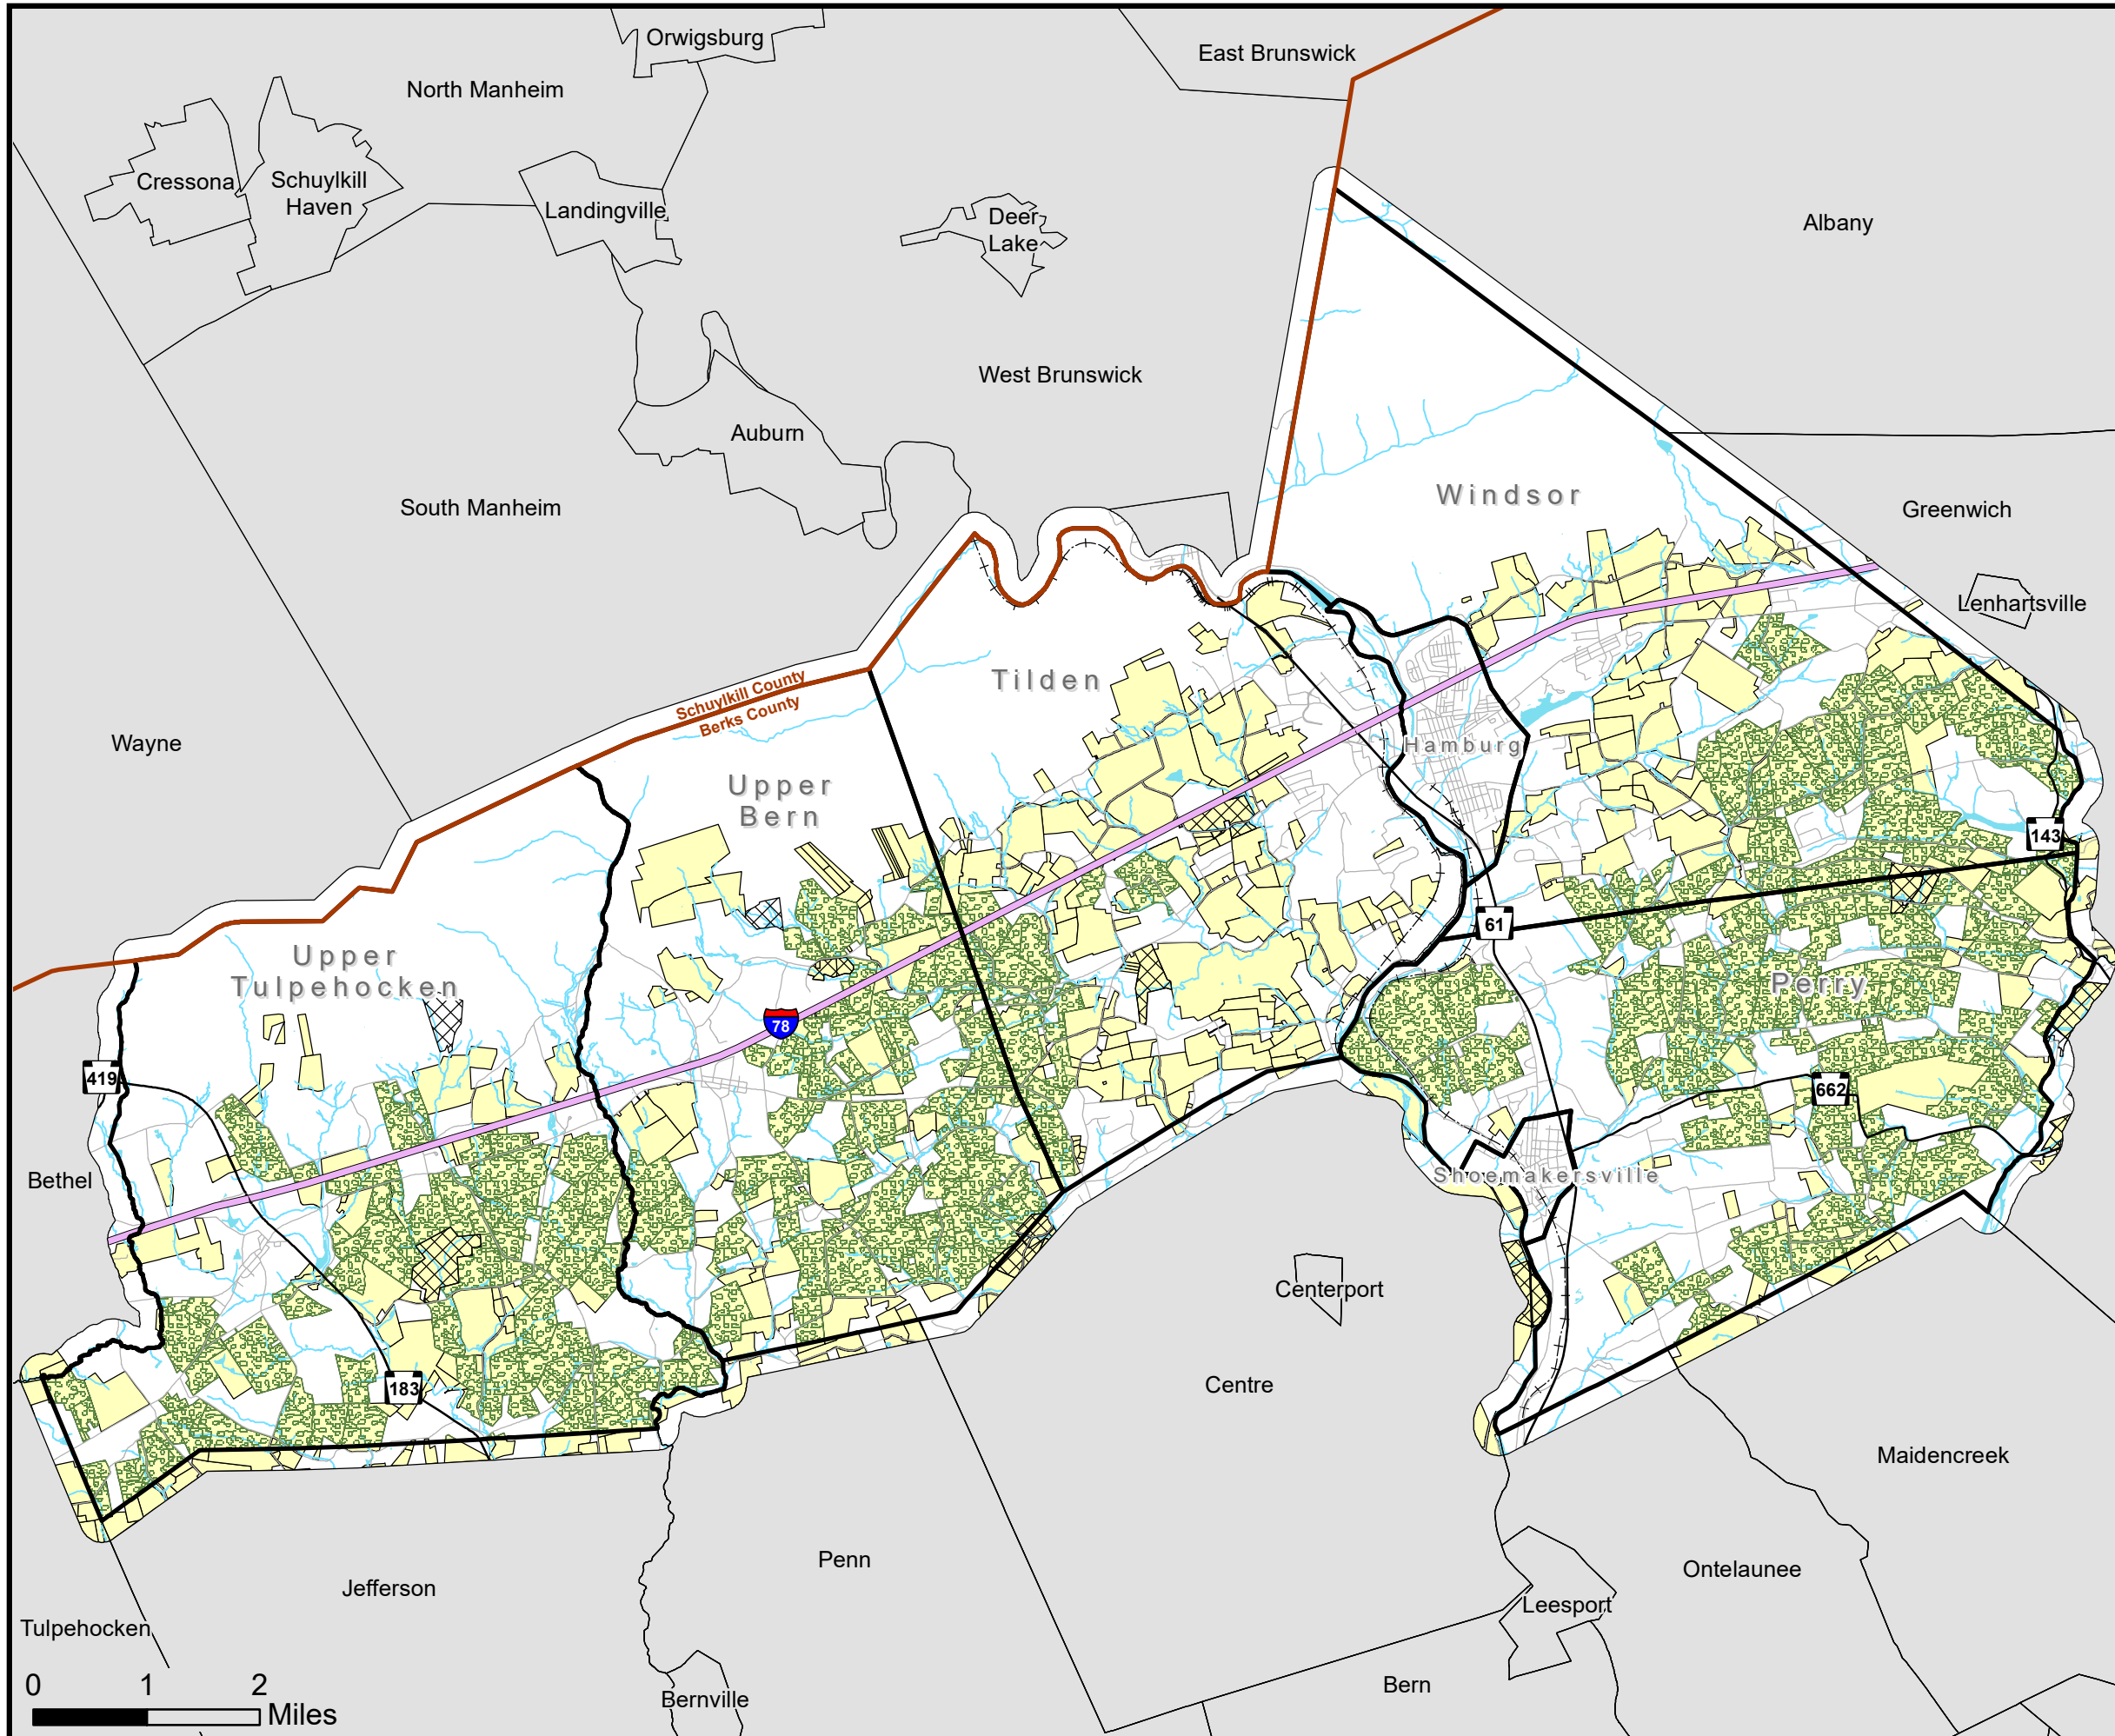

Hamburg, Perry, Shoemakersville, Tilden, Upper Bern, Upper Tulpehocken, Windsor
Joint Comprehensive Plan Update: June 2022

Protected Lands

Legend

-  Berks County Agricultural Conservation Easements
-  Conservation Easements
-  Agricultural Security Areas
-  Roads
-  Railroads
-  Streams and Water Bodies
-  Municipal Boundaries
-  County Boundaries

Source data: Berks County Planning Commission GIS, Berks County GIS/IS, Berks County Mapping, Berks DES

Published by the Berks County Planning Commission

BAB 6/22