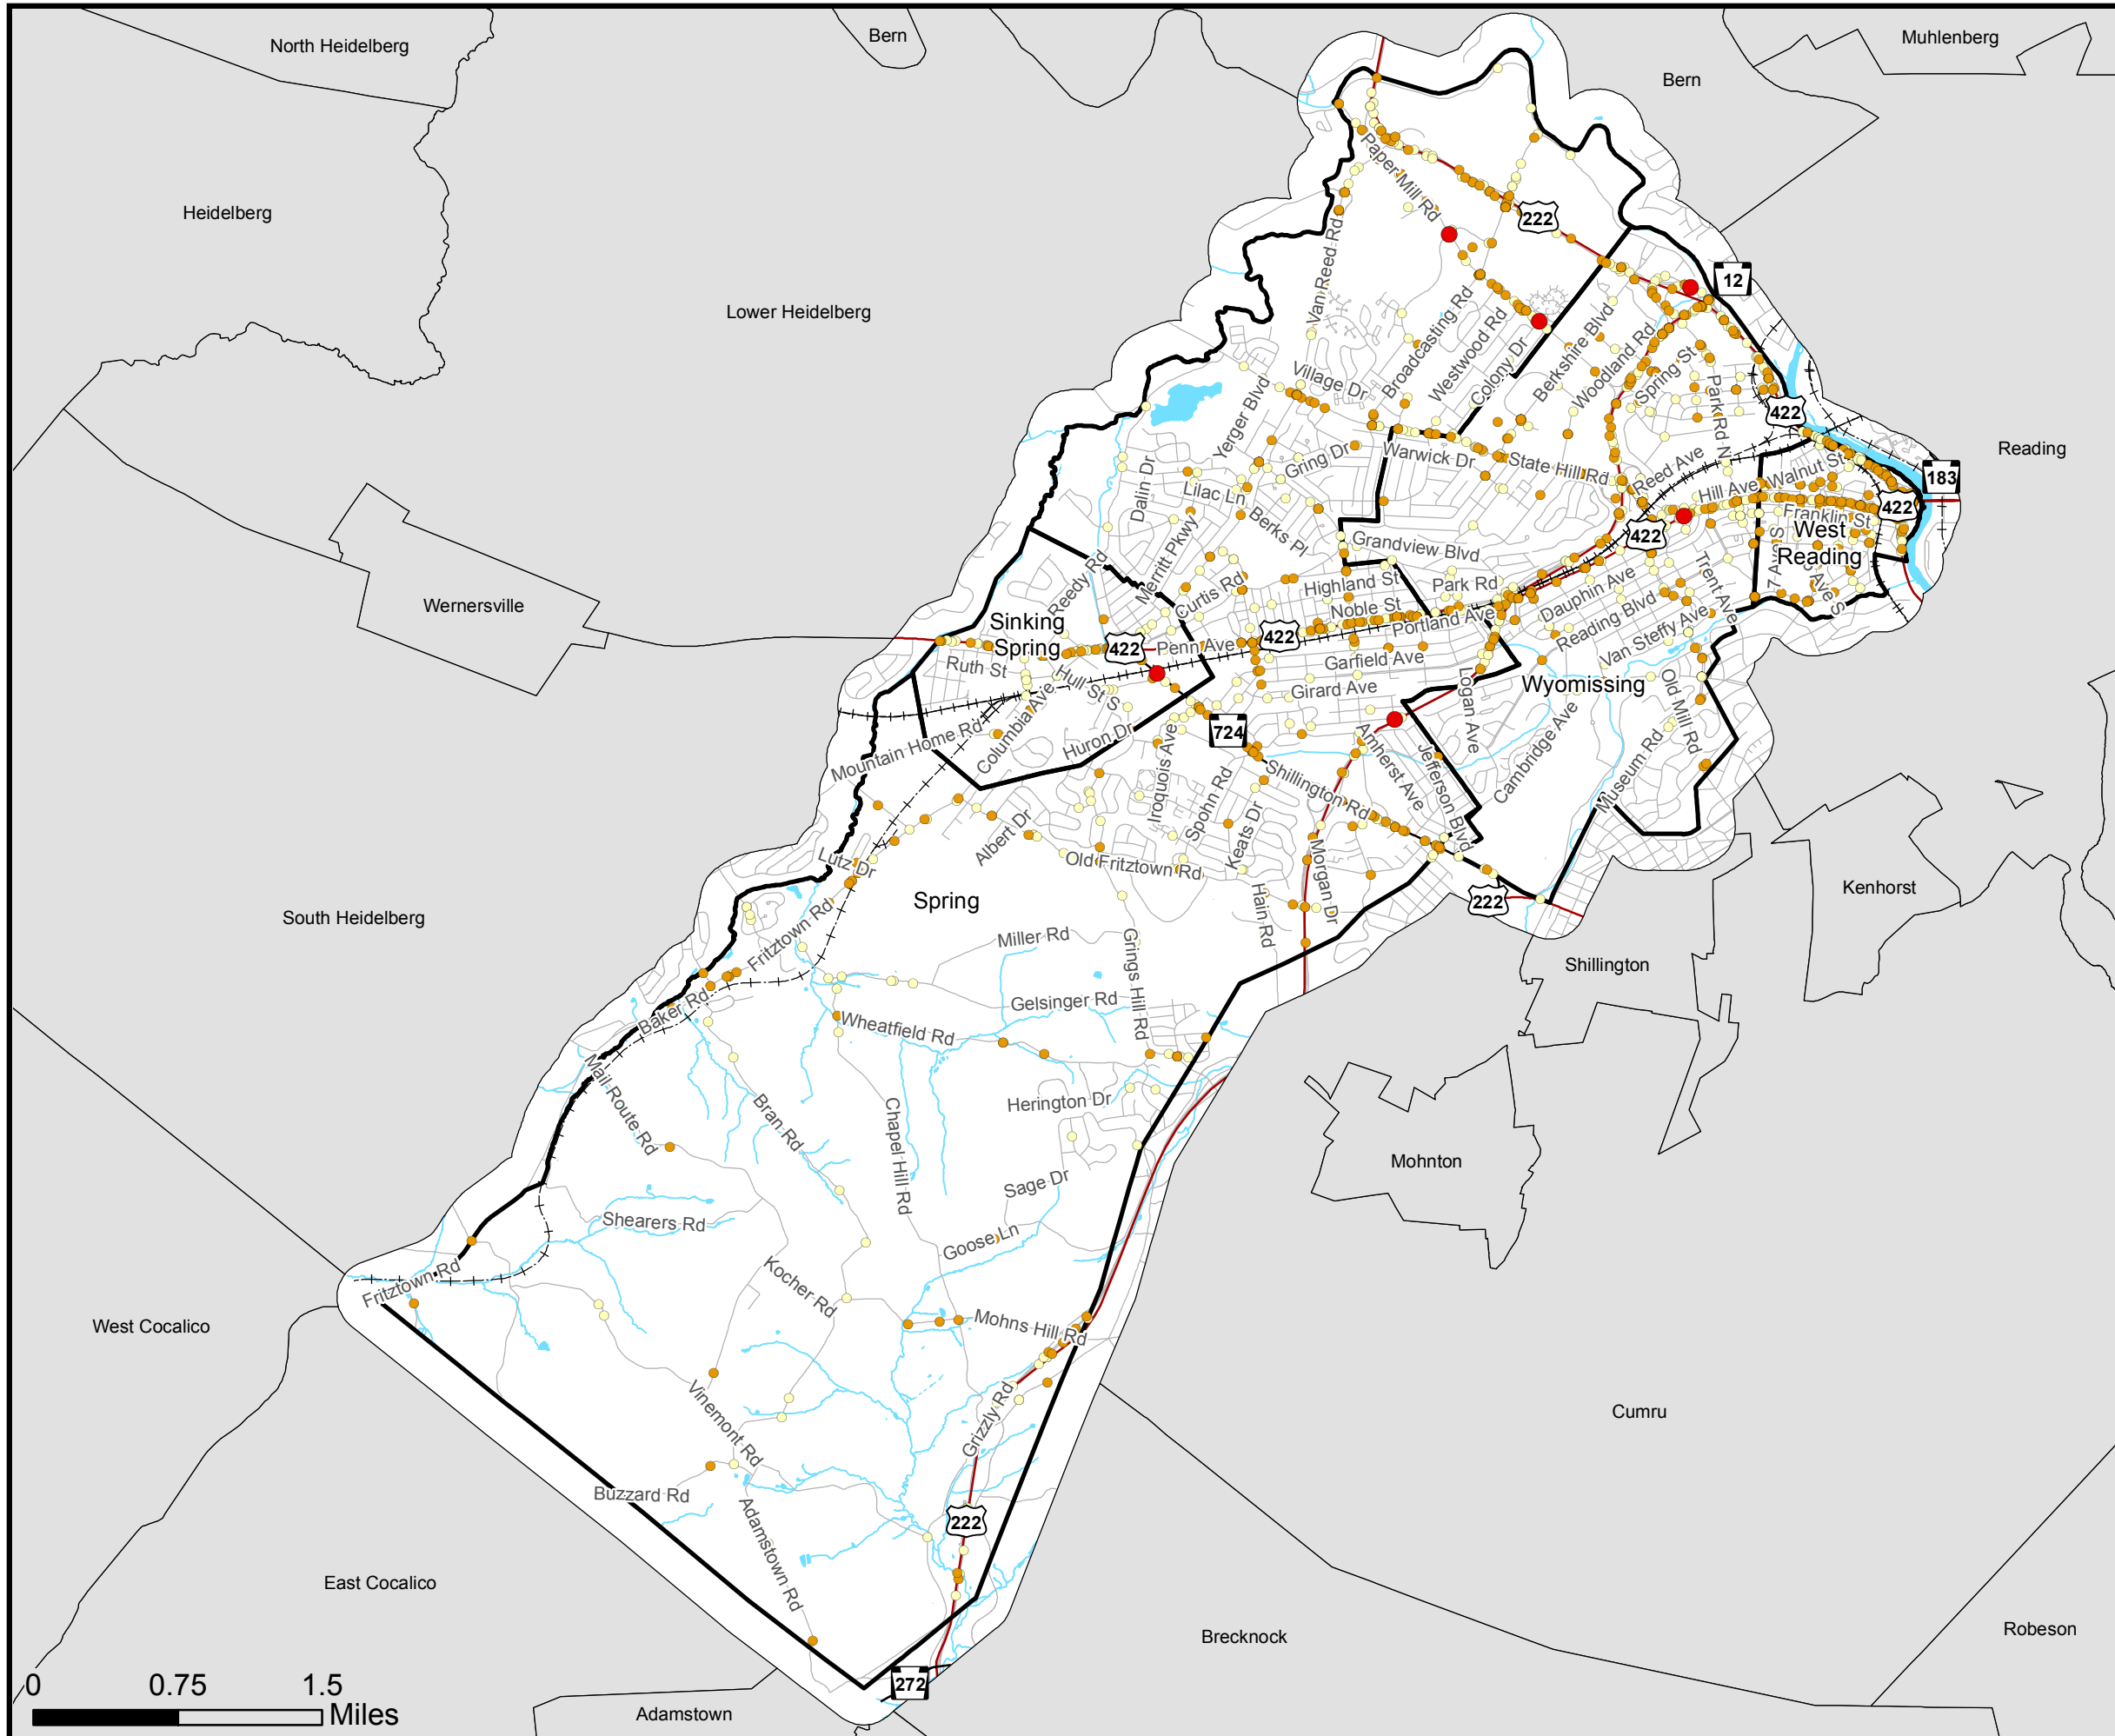

# Municipal Crash Data 2014-2016

## Legend

- Fatal Crashes
- Injury Crashes
- Damage Crashes
- █ Streams and Water Bodies
- US Route
- State Route
- Roads
- - - - Railroads
- Municipal Boundaries

Source data: Berks County Planning Commission GIS, Berks County GIS/IS, Berks County Mapping, Berks DES, PennDOT

Published by the Berks County Planning Commission

BAB 10/18