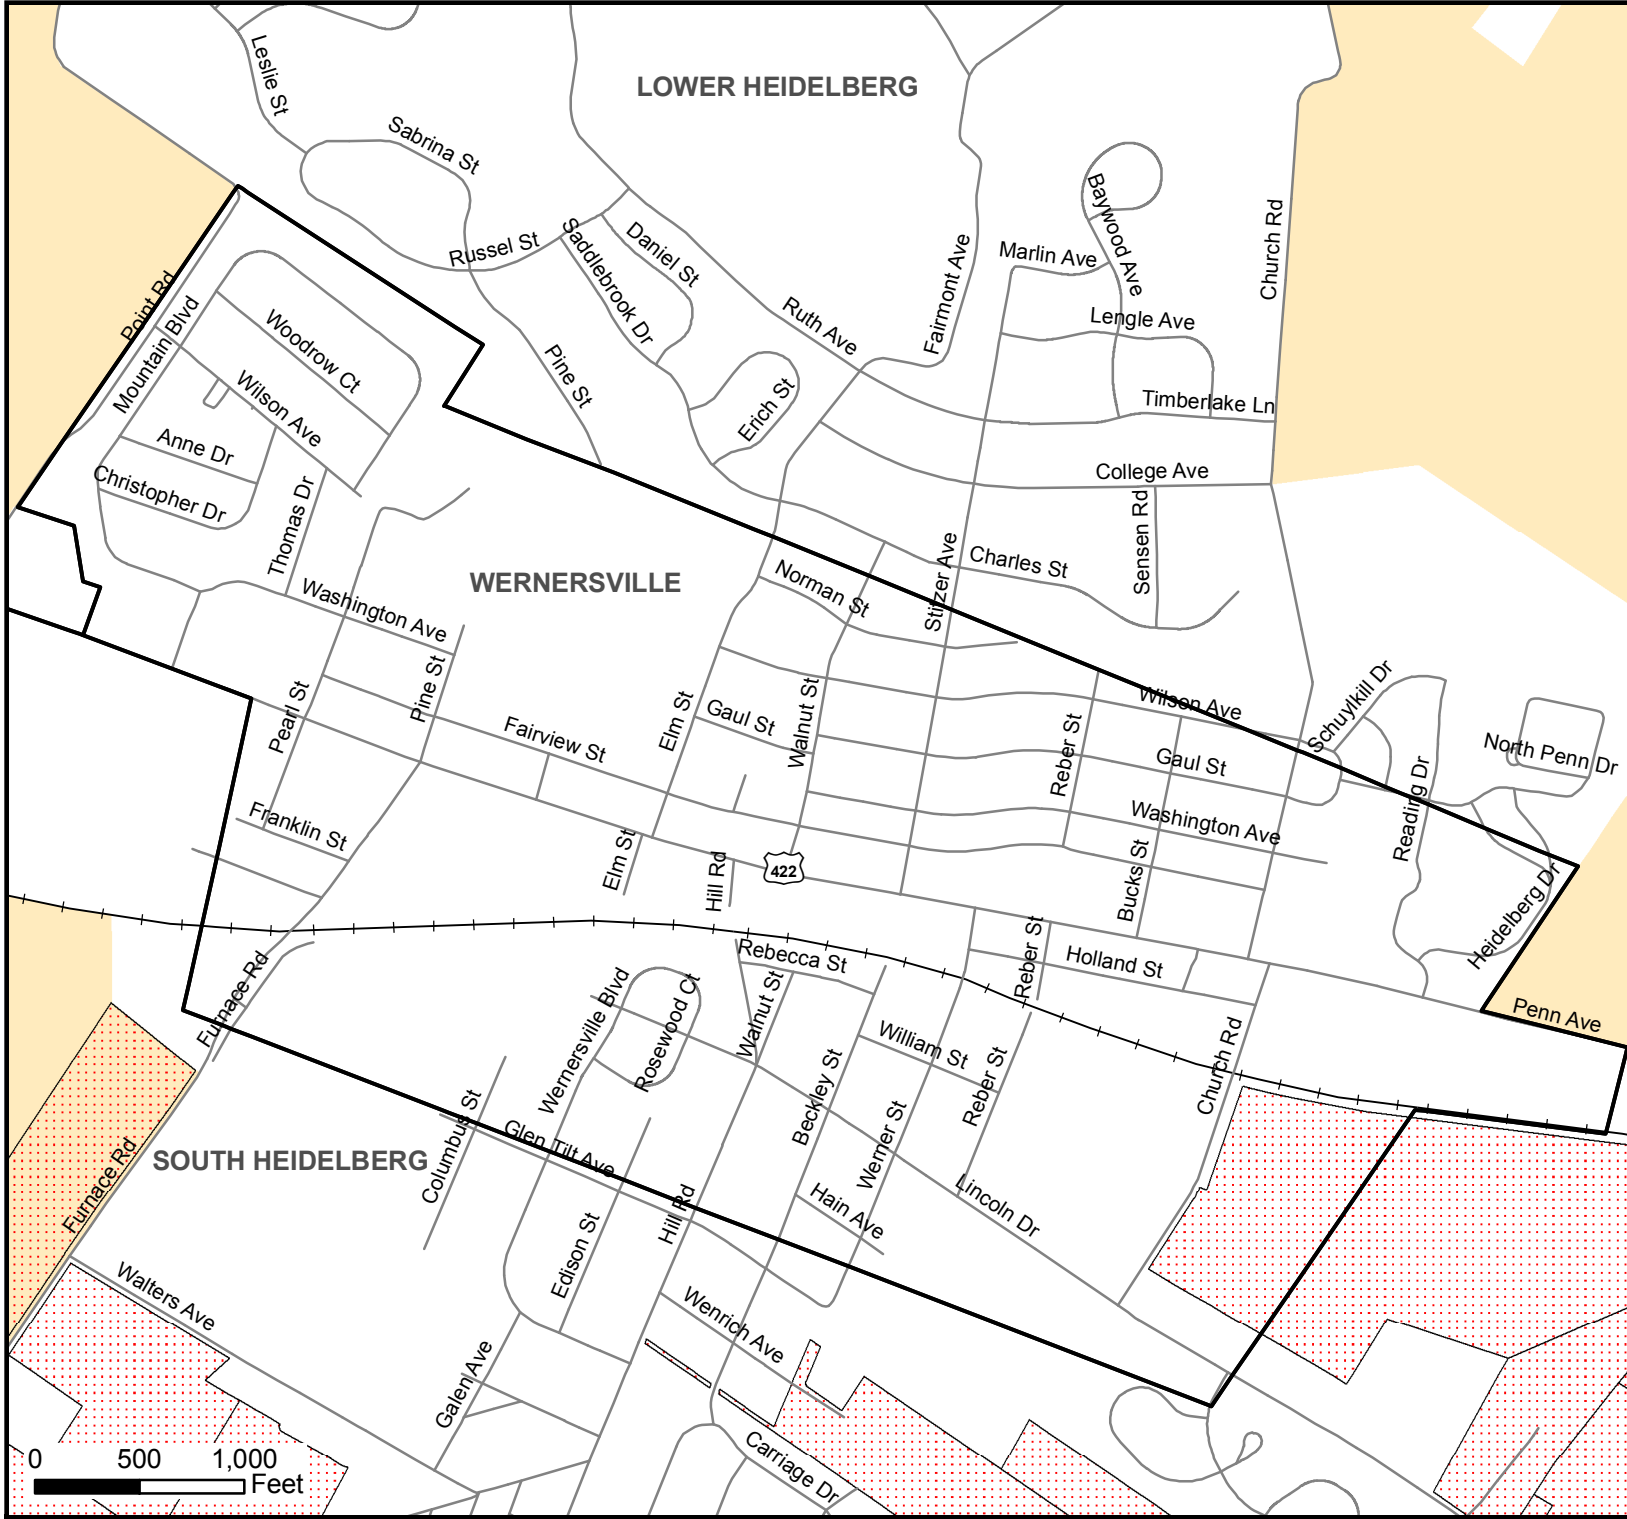

FIGURE 7-A

Lower Heidelberg, Wernersville,
South Heidelberg
Joint Comprehensive Plan Update
July 2011

Wernersville Borough Agricultural Preservation

Legend

- Berks County Agricultural Easements
- Berks Conservancy Agricultural Easements
- Agricultural Security Areas
- Effective Agricultural Zoning
- Municipal Boundaries
- Roads
- Railroad

Source data:
Berks County Planning Commission, Berks County GIS,
Berks County Department of Emergency Services, Berks
County Conservancy

Published by the Berks County Planning Commission
BAB 7/11